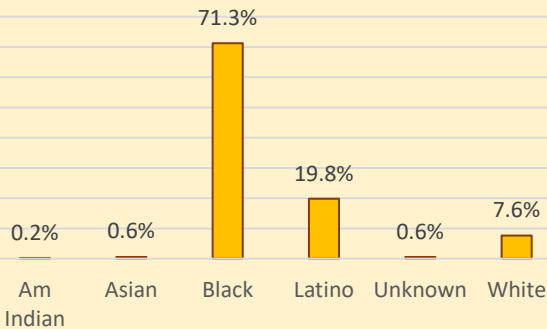

Sheriff's Daily Report

5/30/2024

Under the Custody of the Sheriff	
Total Male and Female	6,342
Jail Population	4,772
Community Corrections	1,570

Jail Population - Behind the Walls

Sheriff's Daily Report

5/30/2024

CCSO Population Demographics

In Confinement

Gender ID Distribution

Race Distribution

Age Distribution

Community Corrections

Gender ID Distribution

Race Distribution

Age Distribution