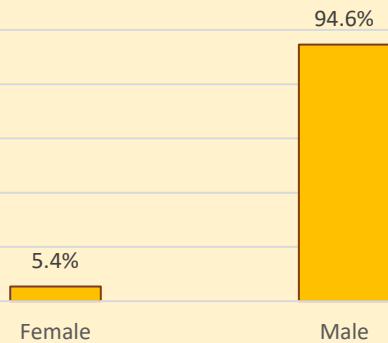

Sheriff's Daily Report

5/30/2024

Under the Custody of the Sheriff	
Total Male and Female	6,342
Jail Population	4,772
Community Corrections	1,570

Jail Population - Behind the Walls

Sheriff's Daily Report

5/30/2024

CCSO Population Demographics

In Confinement

Gender ID Distribution

Race Distribution

Age Distribution

Community Corrections

Gender ID Distribution

Race Distribution

Age Distribution