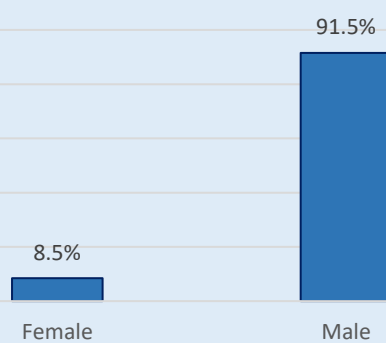

Sheriff's Daily Report

5/30/2024

Under the Custody of the Sheriff	
Total Male and Female	6,342
Jail Population	4,772
Community Corrections	1,570

Jail Population - Behind the Walls

Sheriff's Daily Report

5/30/2024

CCSO Population Demographics

In Confinement

Gender ID Distribution

Race Distribution

Age Distribution

Community Corrections

Gender ID Distribution

Race Distribution

Age Distribution