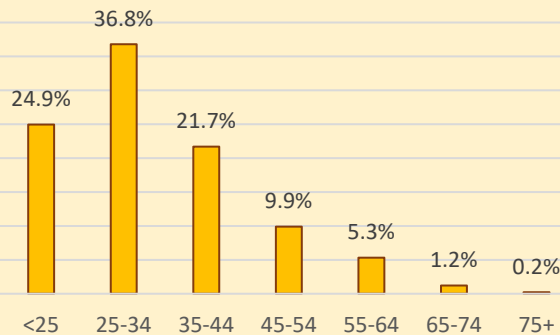

Sheriff's Daily Report

5/30/2024

Under the Custody of the Sheriff	
Total Male and Female	6,342
Jail Population	4,772
Community Corrections	1,570

Jail Population - Behind the Walls

Sheriff's Daily Report

5/30/2024

CCSO Population Demographics

In Confinement

Gender ID Distribution

Race Distribution

Age Distribution

Community Corrections

Gender ID Distribution

Race Distribution

Age Distribution