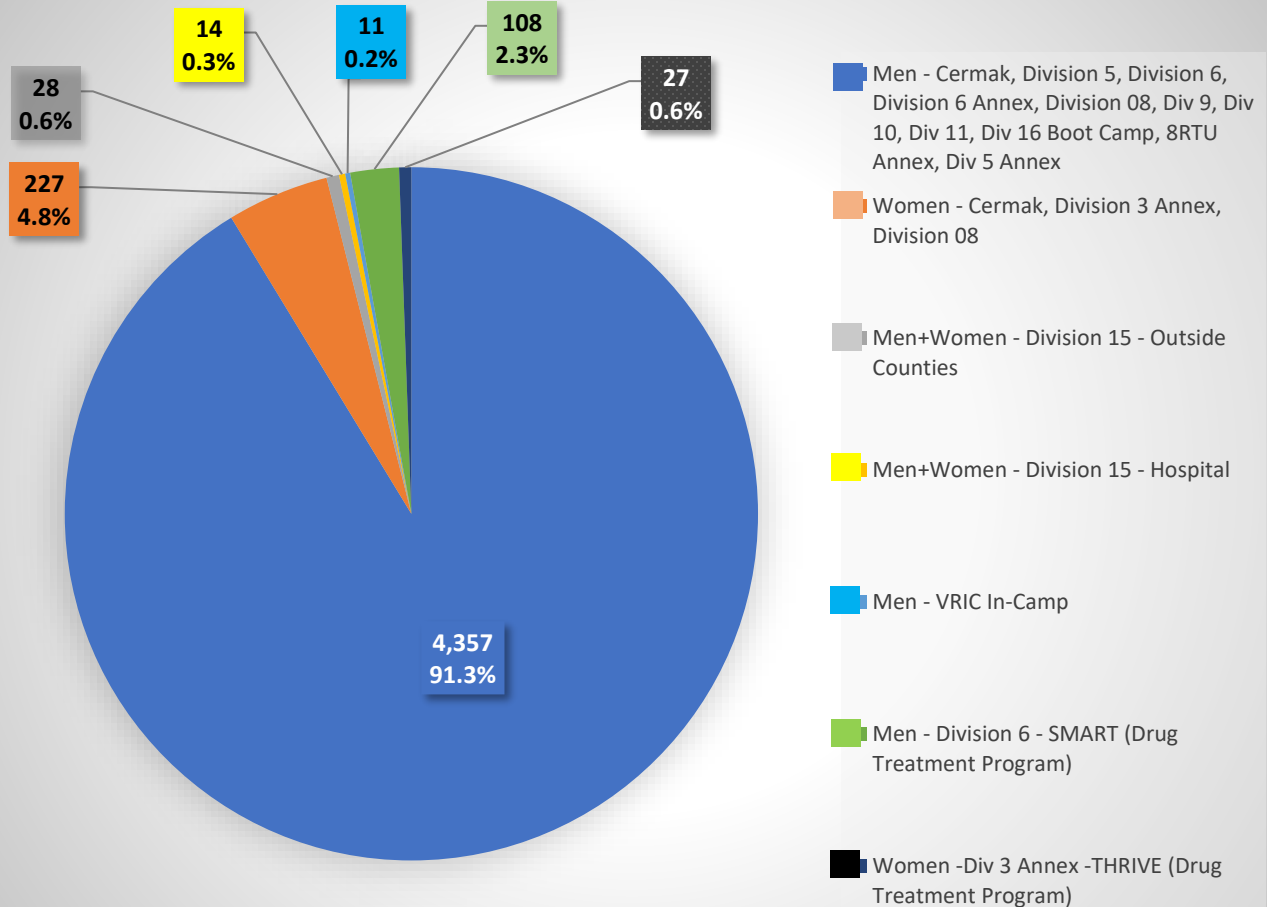

Sheriff's Daily Report

5/30/2024

Under the Custody of the Sheriff	
Total Male and Female	6,342
Jail Population	4,772
Community Corrections	1,570

Jail Population - Behind the Walls

Sheriff's Daily Report

5/30/2024

CCSO Population Demographics

In Confinement

Gender ID Distribution

Race Distribution

Age Distribution

Community Corrections

Gender ID Distribution

Race Distribution

Age Distribution