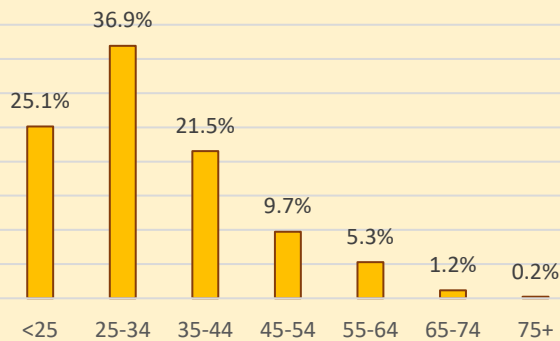

Sheriff's Daily Report

5/31/2024

Under the Custody of the Sheriff	
Total Male and Female	6,337
Jail Population	4,765
Community Corrections	1,572

Jail Population - Behind the Walls

Sheriff's Daily Report

5/31/2024

CCSO Population Demographics

In Confinement

Gender ID Distribution

Race Distribution

Age Distribution

Community Corrections

Gender ID Distribution

Race Distribution

Age Distribution