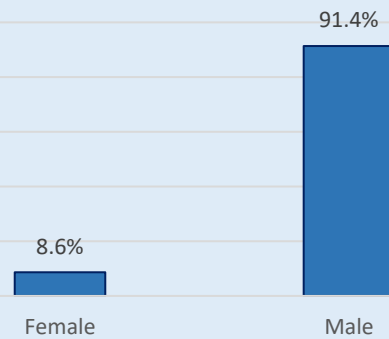

Sheriff's Daily Report

5/31/2024

Under the Custody of the Sheriff	
Total Male and Female	6,337
Jail Population	4,765
Community Corrections	1,572

Jail Population - Behind the Walls

Sheriff's Daily Report

5/31/2024

CCSO Population Demographics

In Confinement

Gender ID Distribution

Race Distribution

Age Distribution

Community Corrections

Gender ID Distribution

Race Distribution

Age Distribution