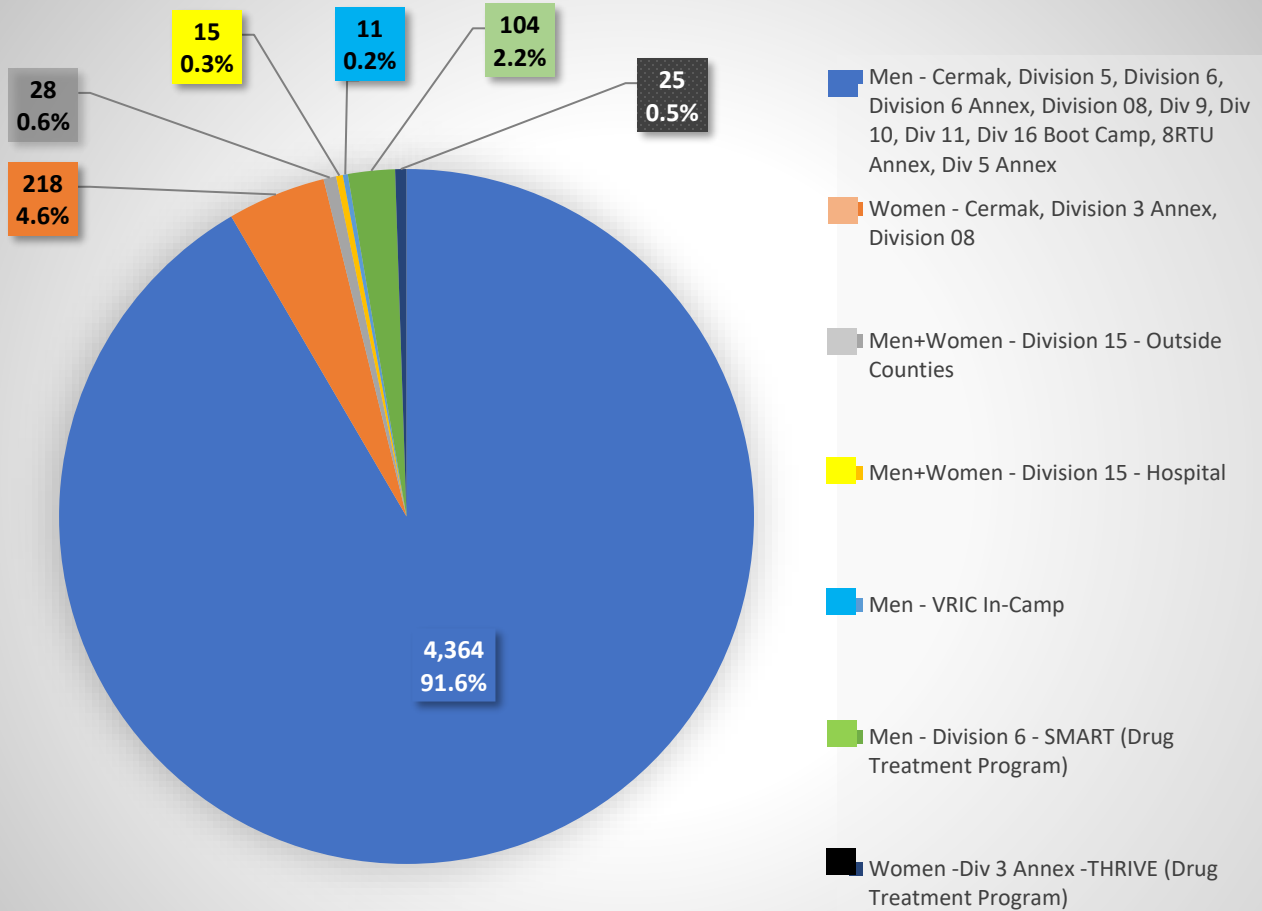

Sheriff's Daily Report

5/31/2024

Under the Custody of the Sheriff	
Total Male and Female	6,337
Jail Population	4,765
Community Corrections	1,572

Jail Population - Behind the Walls

Sheriff's Daily Report

5/31/2024

CCSO Population Demographics

In Confinement

Gender ID Distribution

Race Distribution

Age Distribution

Community Corrections

Gender ID Distribution

Race Distribution

Age Distribution