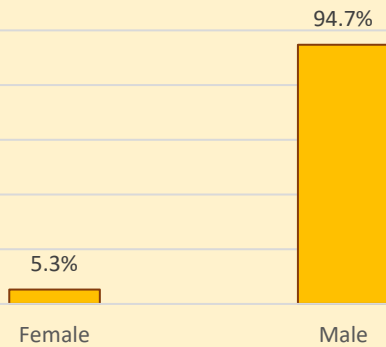

Sheriff's Daily Report

5/31/2024

Under the Custody of the Sheriff	
Total Male and Female	6,337
Jail Population	4,765
Community Corrections	1,572

Jail Population - Behind the Walls

Sheriff's Daily Report

5/31/2024

CCSO Population Demographics

In Confinement

Gender ID Distribution

Race Distribution

Age Distribution

Community Corrections

Gender ID Distribution

Race Distribution

Age Distribution