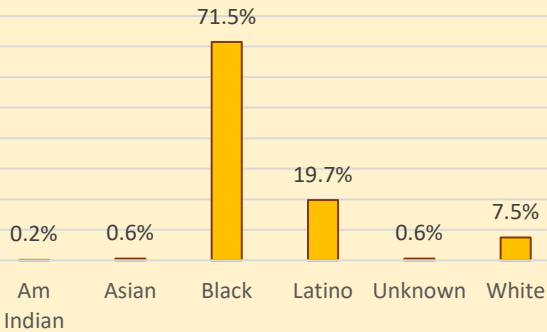

Sheriff's Daily Report

5/31/2024

Under the Custody of the Sheriff	
Total Male and Female	6,337
Jail Population	4,765
Community Corrections	1,572

Jail Population - Behind the Walls

Sheriff's Daily Report

5/31/2024

CCSO Population Demographics

In Confinement

Gender ID Distribution

Race Distribution

Age Distribution

Community Corrections

Gender ID Distribution

Race Distribution

Age Distribution