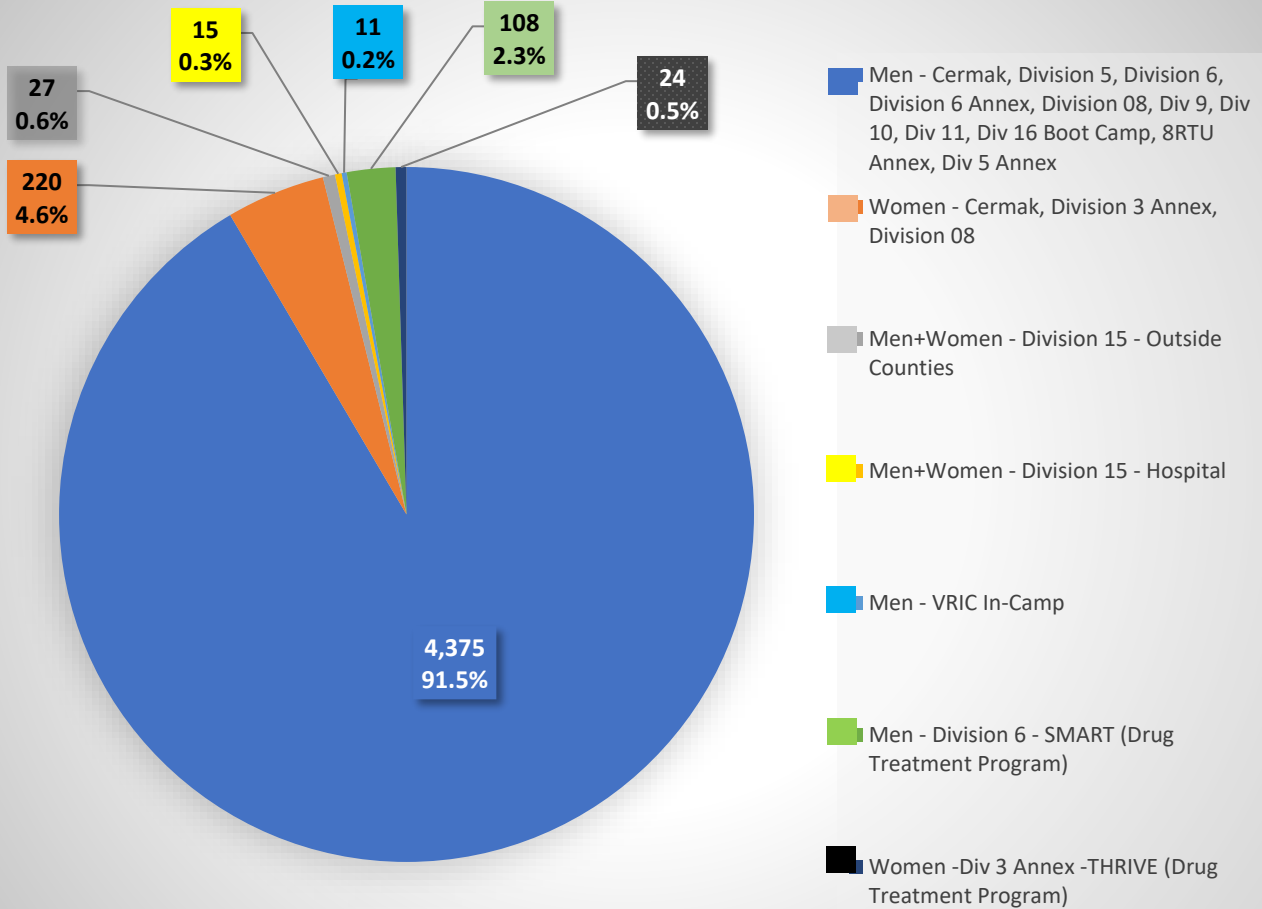

# Sheriff's Daily Report

## 6/1/2024

Under the Custody of the Sheriff	
Total Male and Female	6,348
Jail Population	4,780
Community Corrections	1,568

### Jail Population - Behind the Walls

### In Confinement

Gender ID Distribution

Race Distribution

Age Distribution