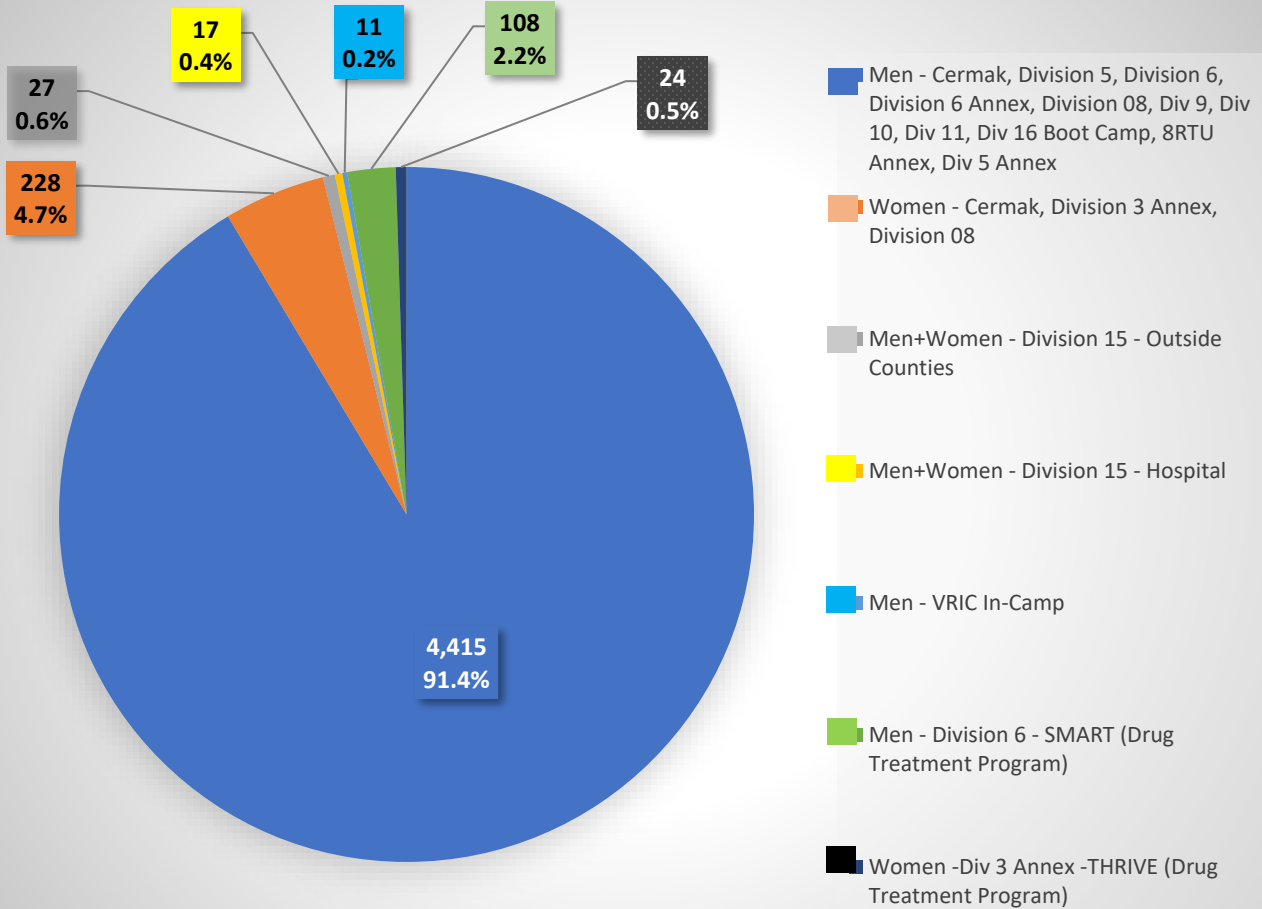

# Sheriff's Daily Report

## 6/2/2024

Under the Custody of the Sheriff	
<b>Total Male and Female</b>	<b>6,396</b>
Jail Population	4,830
Community Corrections	1,566

### Jail Population - Behind the Walls

### In Confinement

Gender ID Distribution

Race Distribution

Age Distribution