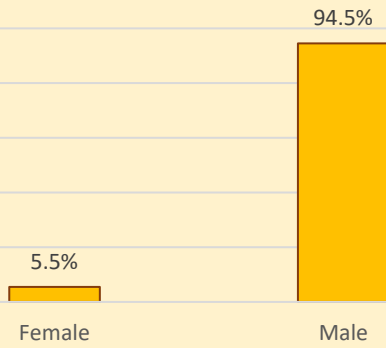

CCSO Population Demographics

In Confinement

Gender ID Distribution