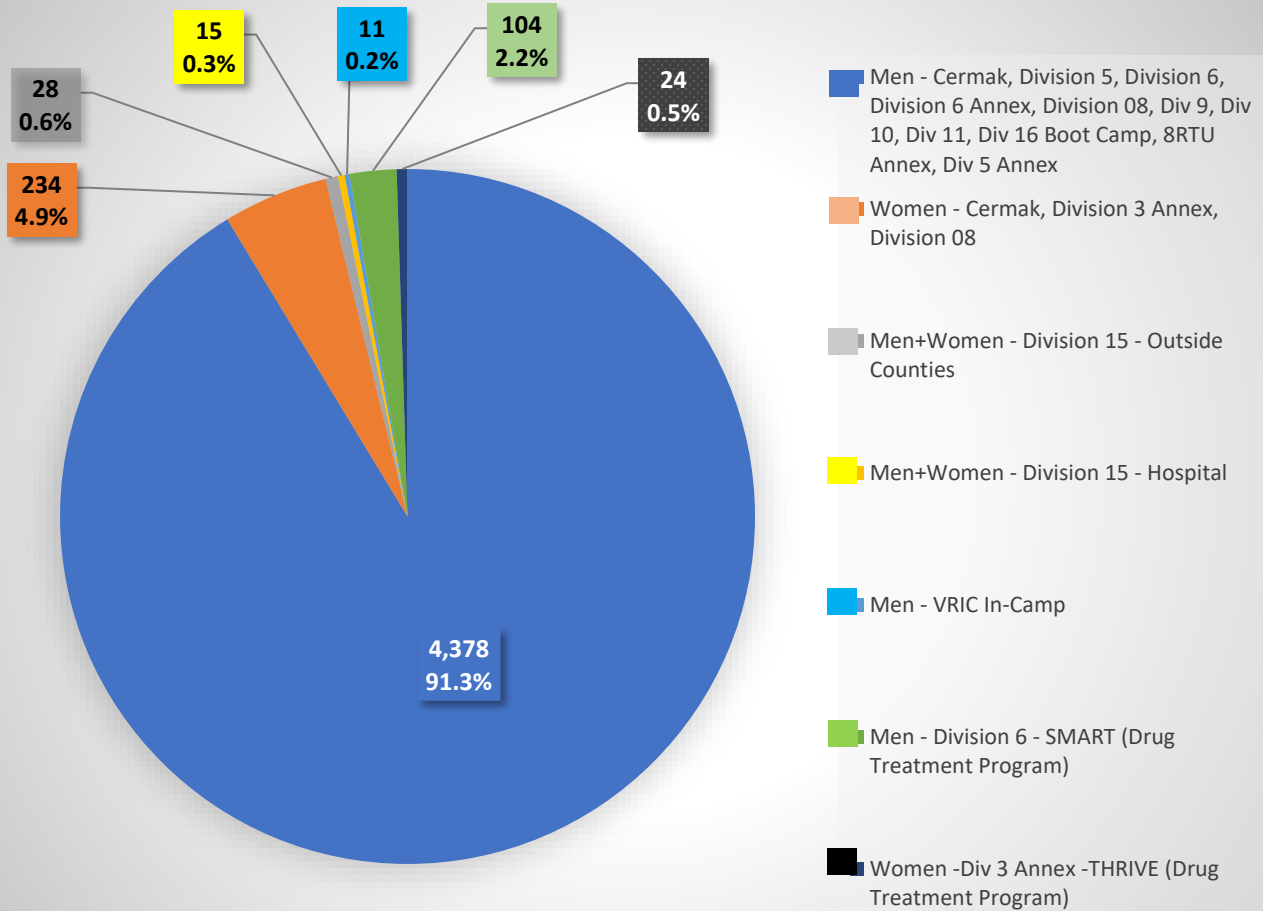

# Sheriff's Daily Report

## 6/4/2024

| Under the Custody of the Sheriff |       |
|----------------------------------|-------|
| Total Male and Female            | 6,351 |
| Jail Population                  | 4,794 |
| Community Corrections            | 1,557 |

### Jail Population - Behind the Walls