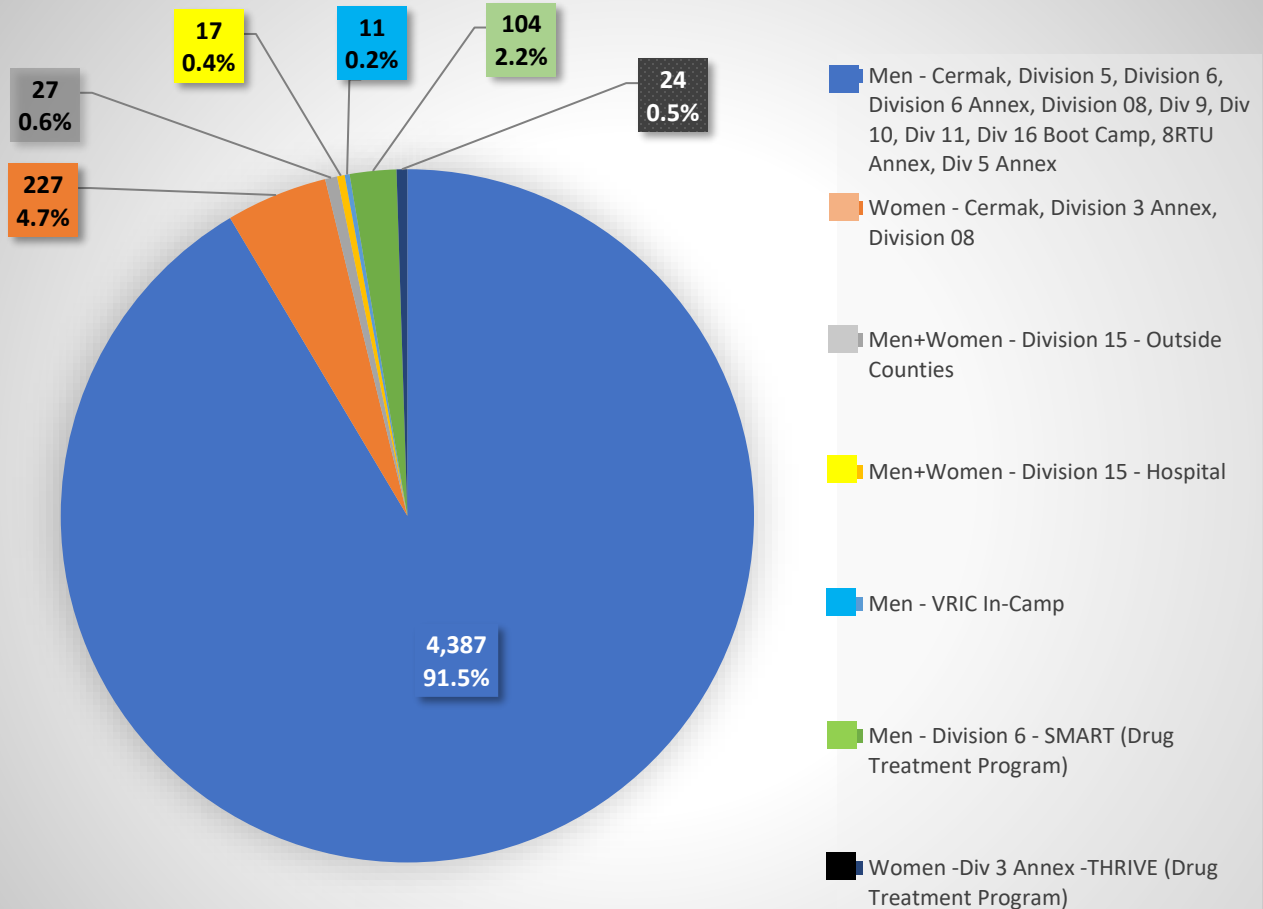

Sheriff's Daily Report

6/5/2024

Under the Custody of the Sheriff	
Total Male and Female	6,348
Jail Population	4,797
Community Corrections	1,551

Jail Population - Behind the Walls

Sheriff's Daily Report

6/5/2024

CCSO Population Demographics