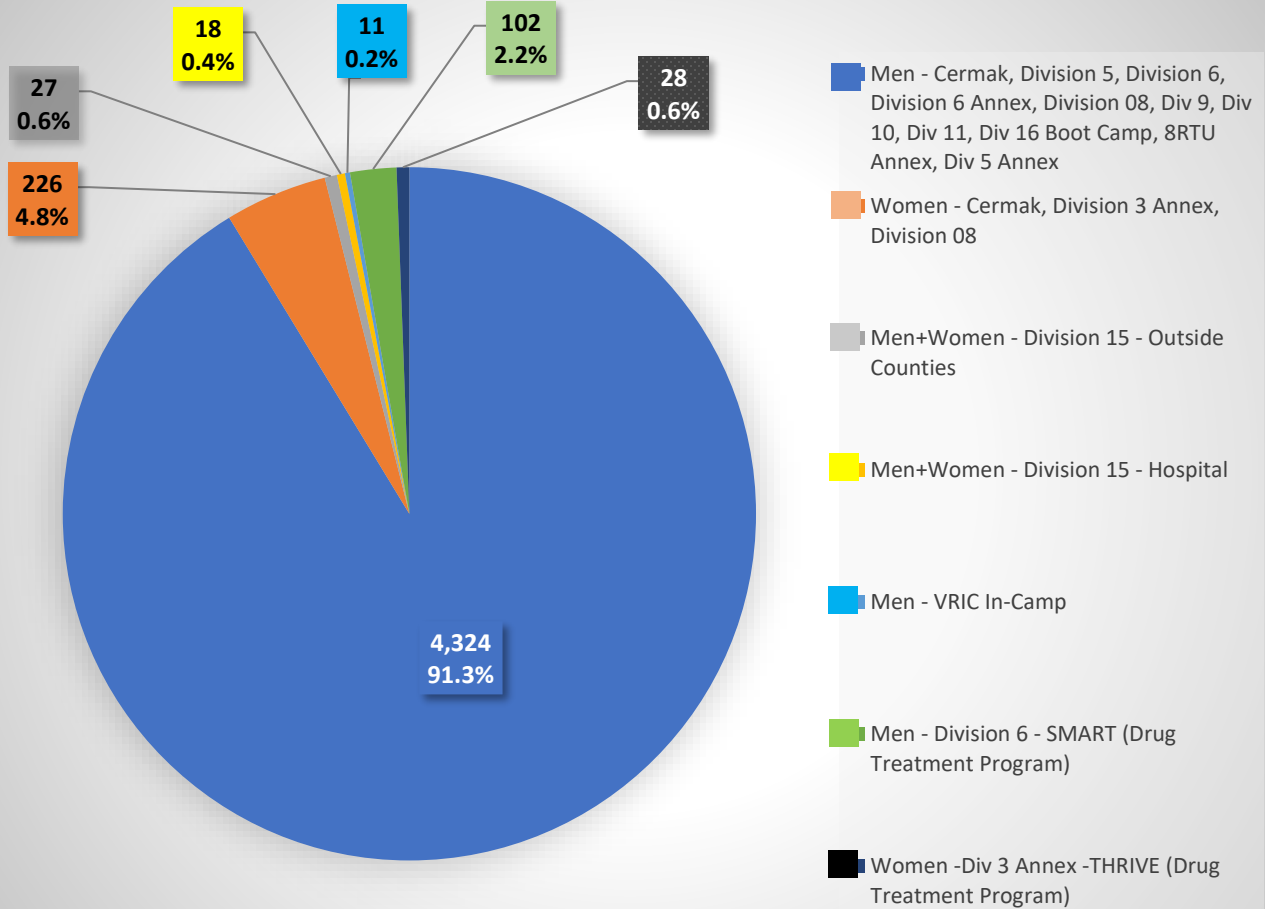

Sheriff's Daily Report

6/6/2024

Under the Custody of the Sheriff	
Total Male and Female	6,287
Jail Population	4,736
Community Corrections	1,551

Jail Population - Behind the Walls

Sheriff's Daily Report

6/6/2024

CCSO Population Demographics