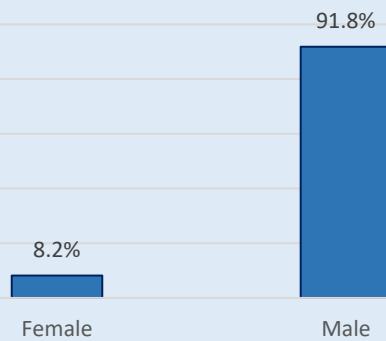

Sheriff's Daily Report

6/7/2024

Under the Custody of the Sheriff	
Total Male and Female	6,297
Jail Population	4,741
Community Corrections	1,556

Jail Population - Behind the Walls

Sheriff's Daily Report

6/7/2024

CCSO Population Demographics

In Confinement

Gender ID Distribution

Race Distribution

Age Distribution

Community Corrections

Gender ID Distribution

Race Distribution

Age Distribution