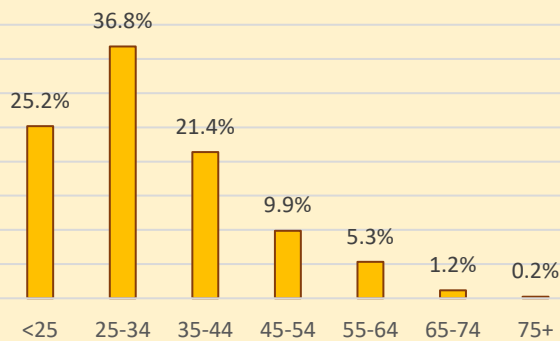

Sheriff's Daily Report

6/7/2024

Under the Custody of the Sheriff	
Total Male and Female	6,297
Jail Population	4,741
Community Corrections	1,556

Jail Population - Behind the Walls

Sheriff's Daily Report

6/7/2024

CCSO Population Demographics

In Confinement

Gender ID Distribution

Race Distribution

Age Distribution

Community Corrections

Gender ID Distribution

Race Distribution

Age Distribution