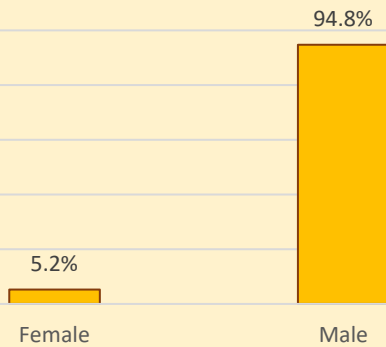

Sheriff's Daily Report

6/7/2024

Under the Custody of the Sheriff	
Total Male and Female	6,297
Jail Population	4,741
Community Corrections	1,556

Jail Population - Behind the Walls

Sheriff's Daily Report

6/7/2024

CCSO Population Demographics

In Confinement

Gender ID Distribution

Race Distribution

Age Distribution

Community Corrections

Gender ID Distribution

Race Distribution

Age Distribution