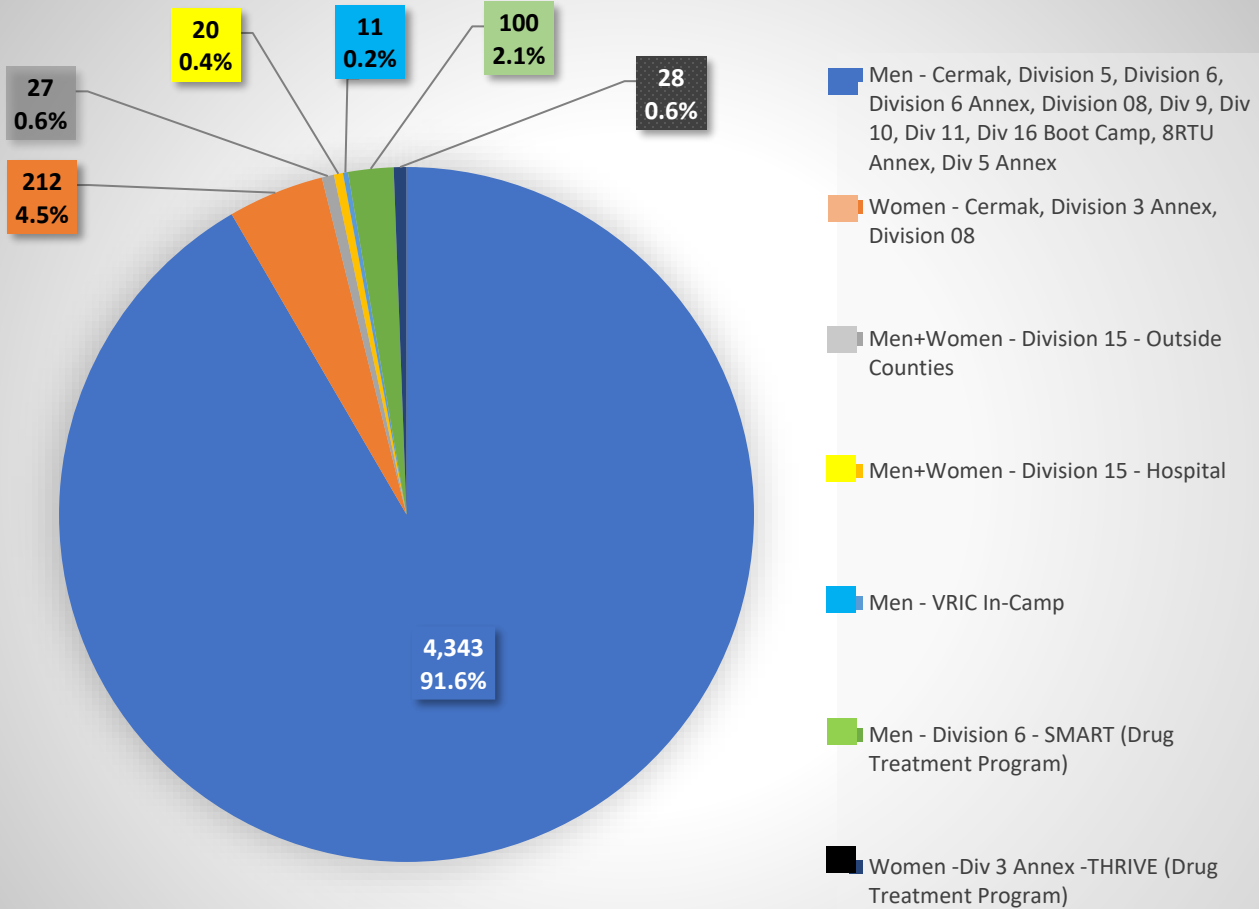

Sheriff's Daily Report

6/7/2024

Under the Custody of the Sheriff	
Total Male and Female	6,297
Jail Population	4,741
Community Corrections	1,556

Jail Population - Behind the Walls

Sheriff's Daily Report

6/7/2024

CCSO Population Demographics

In Confinement

Gender ID Distribution

Race Distribution

Age Distribution

Community Corrections

Gender ID Distribution

Race Distribution

Age Distribution