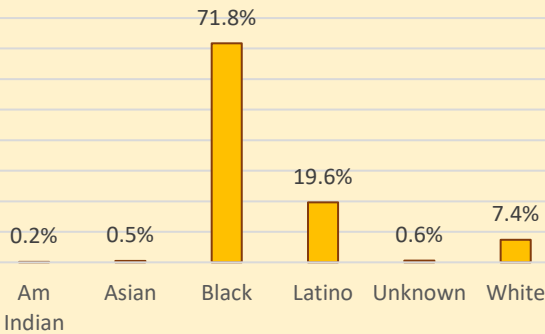

Sheriff's Daily Report

6/7/2024

Under the Custody of the Sheriff	
Total Male and Female	6,297
Jail Population	4,741
Community Corrections	1,556

Jail Population - Behind the Walls

Sheriff's Daily Report

6/7/2024

CCSO Population Demographics

In Confinement

Gender ID Distribution

Race Distribution

Age Distribution

Community Corrections

Gender ID Distribution

Race Distribution

Age Distribution