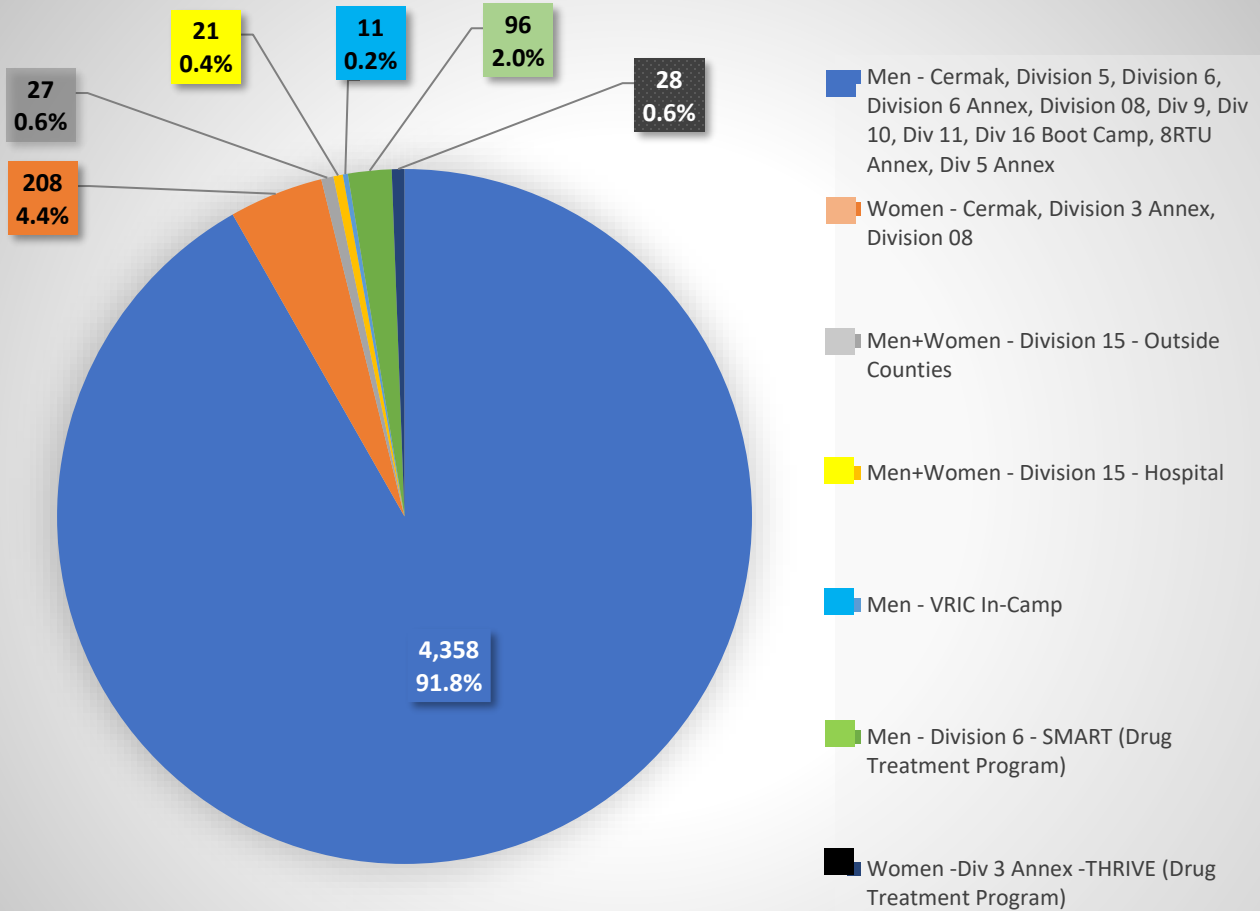

Sheriff's Daily Report

6/8/2024

Under the Custody of the Sheriff	
Total Male and Female	6,304
Jail Population	4,749
Community Corrections	1,555

Jail Population - Behind the Walls

Sheriff's Daily Report

6/8/2024

CCSO Population Demographics

In Confinement

Gender ID Distribution

Race Distribution

Age Distribution

Community Corrections

Gender ID Distribution

Race Distribution

Age Distribution