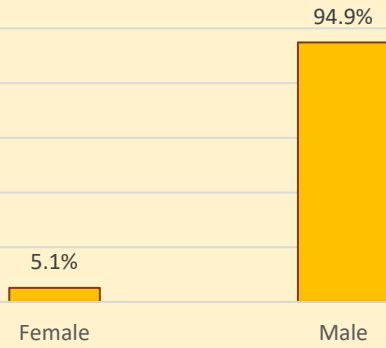

Sheriff's Daily Report

6/8/2024

Under the Custody of the Sheriff	
Total Male and Female	6,304
Jail Population	4,749
Community Corrections	1,555

Jail Population - Behind the Walls

Sheriff's Daily Report

6/8/2024

CCSO Population Demographics

In Confinement

Gender ID Distribution

Race Distribution

Age Distribution

Community Corrections

Gender ID Distribution

Race Distribution

Age Distribution