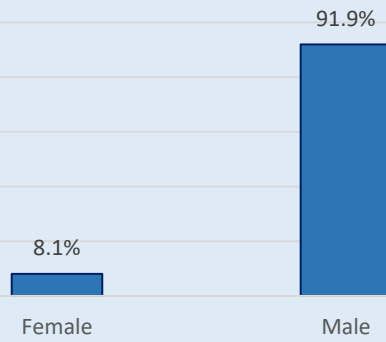

Sheriff's Daily Report

6/8/2024

Under the Custody of the Sheriff	
Total Male and Female	6,304
Jail Population	4,749
Community Corrections	1,555

Jail Population - Behind the Walls

Sheriff's Daily Report

6/8/2024

CCSO Population Demographics

In Confinement

Gender ID Distribution

Race Distribution

Age Distribution

Community Corrections

Gender ID Distribution

Race Distribution

Age Distribution