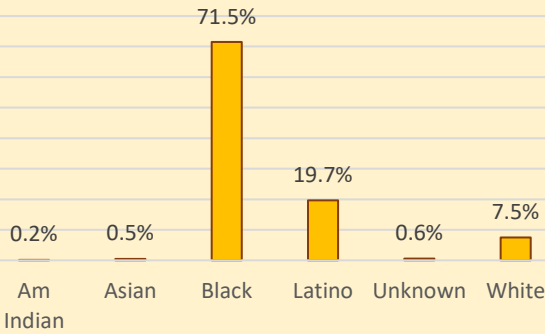

Sheriff's Daily Report

6/8/2024

Under the Custody of the Sheriff	
Total Male and Female	6,304
Jail Population	4,749
Community Corrections	1,555

Jail Population - Behind the Walls

Sheriff's Daily Report

6/8/2024

CCSO Population Demographics

In Confinement

Gender ID Distribution

Race Distribution

Age Distribution

Community Corrections

Gender ID Distribution

Race Distribution

Age Distribution