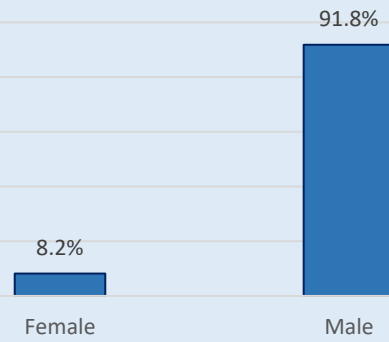

Sheriff's Daily Report

6/9/2024

Under the Custody of the Sheriff	
Total Male and Female	6,352
Jail Population	4,791
Community Corrections	1,561

Jail Population - Behind the Walls

Sheriff's Daily Report

6/9/2024

CCSO Population Demographics

In Confinement

Gender ID Distribution

Race Distribution

Age Distribution

Community Corrections

Gender ID Distribution

Race Distribution

Age Distribution