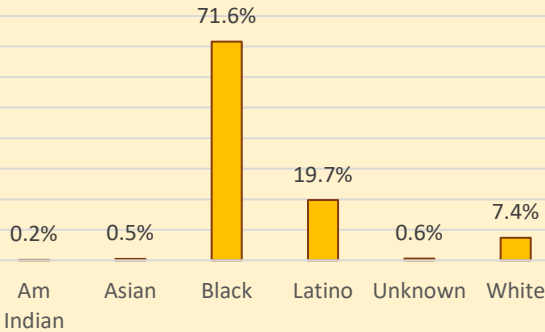

Sheriff's Daily Report

6/9/2024

Under the Custody of the Sheriff	
Total Male and Female	6,352
Jail Population	4,791
Community Corrections	1,561

Jail Population - Behind the Walls

Sheriff's Daily Report

6/9/2024

CCSO Population Demographics

In Confinement

Gender ID Distribution

Race Distribution

Age Distribution

Community Corrections

Gender ID Distribution

Race Distribution

Age Distribution