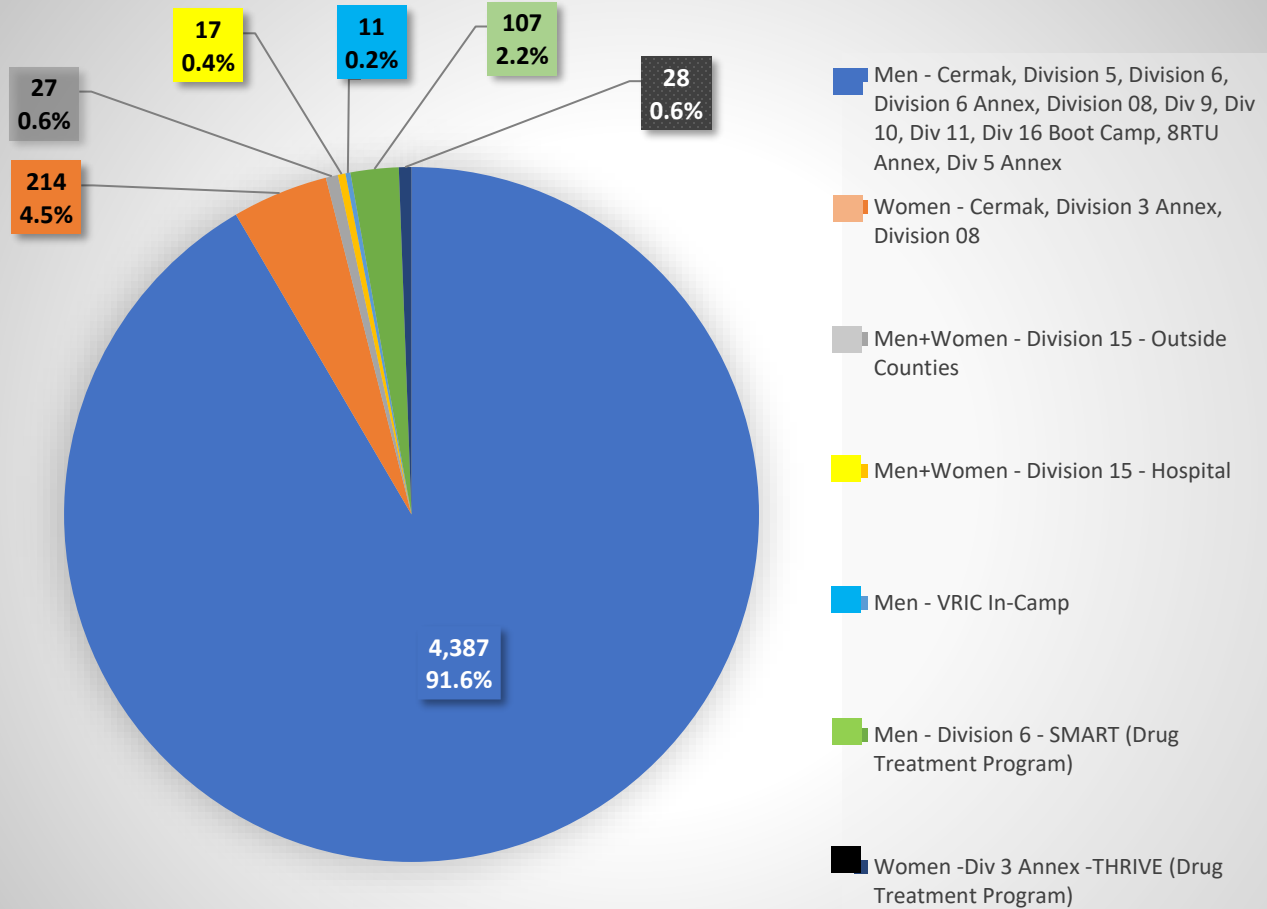

Sheriff's Daily Report

6/9/2024

Under the Custody of the Sheriff	
Total Male and Female	6,352
Jail Population	4,791
Community Corrections	1,561

Jail Population - Behind the Walls

Sheriff's Daily Report

6/9/2024

CCSO Population Demographics

In Confinement

Gender ID Distribution

Race Distribution

Age Distribution

Community Corrections

Gender ID Distribution

Race Distribution

Age Distribution