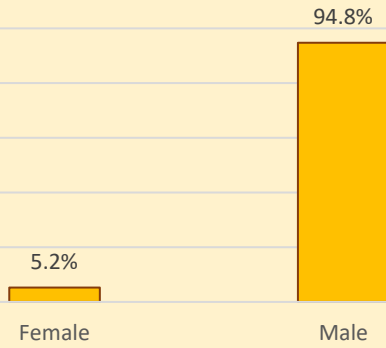

Sheriff's Daily Report

6/9/2024

Under the Custody of the Sheriff	
Total Male and Female	6,352
Jail Population	4,791
Community Corrections	1,561

Jail Population - Behind the Walls

Sheriff's Daily Report

6/9/2024

CCSO Population Demographics

In Confinement

Gender ID Distribution

Race Distribution

Age Distribution

Community Corrections

Gender ID Distribution

Race Distribution

Age Distribution