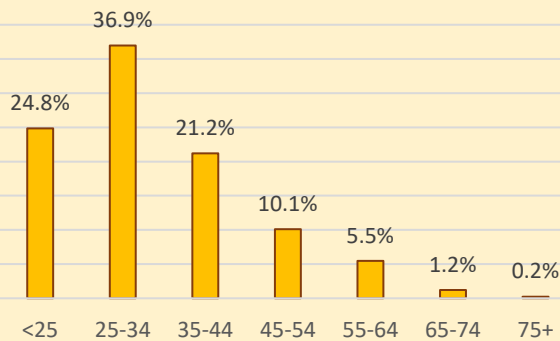

Sheriff's Daily Report

6/10/2024

Under the Custody of the Sheriff	
Total Male and Female	6,374
Jail Population	4,809
Community Corrections	1,565

Jail Population - Behind the Walls

Sheriff's Daily Report

6/10/2024

CCSO Population Demographics

In Confinement

Gender ID Distribution

Race Distribution

Age Distribution

Community Corrections

Gender ID Distribution

Race Distribution

Age Distribution