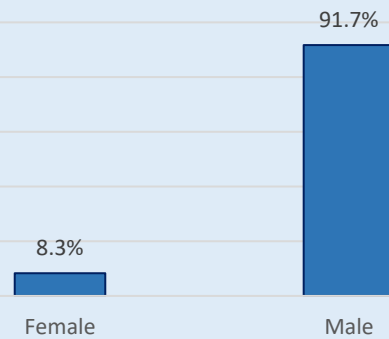

Sheriff's Daily Report

6/10/2024

Under the Custody of the Sheriff	
Total Male and Female	6,374
Jail Population	4,809
Community Corrections	1,565

Jail Population - Behind the Walls

Sheriff's Daily Report

6/10/2024

CCSO Population Demographics

In Confinement

Gender ID Distribution

Race Distribution

Age Distribution

Community Corrections

Gender ID Distribution

Race Distribution

Age Distribution