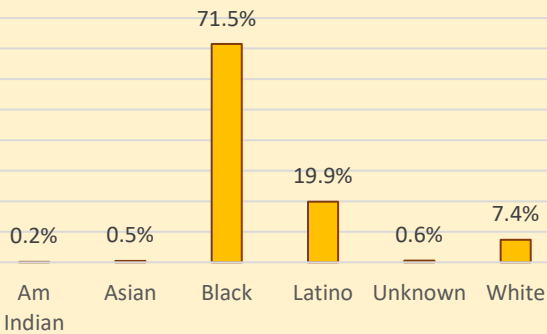

Sheriff's Daily Report

6/10/2024

Under the Custody of the Sheriff	
Total Male and Female	6,374
Jail Population	4,809
Community Corrections	1,565

Jail Population - Behind the Walls

Sheriff's Daily Report

6/10/2024

CCSO Population Demographics

In Confinement

Gender ID Distribution

Race Distribution

Age Distribution

Community Corrections

Gender ID Distribution

Race Distribution

Age Distribution