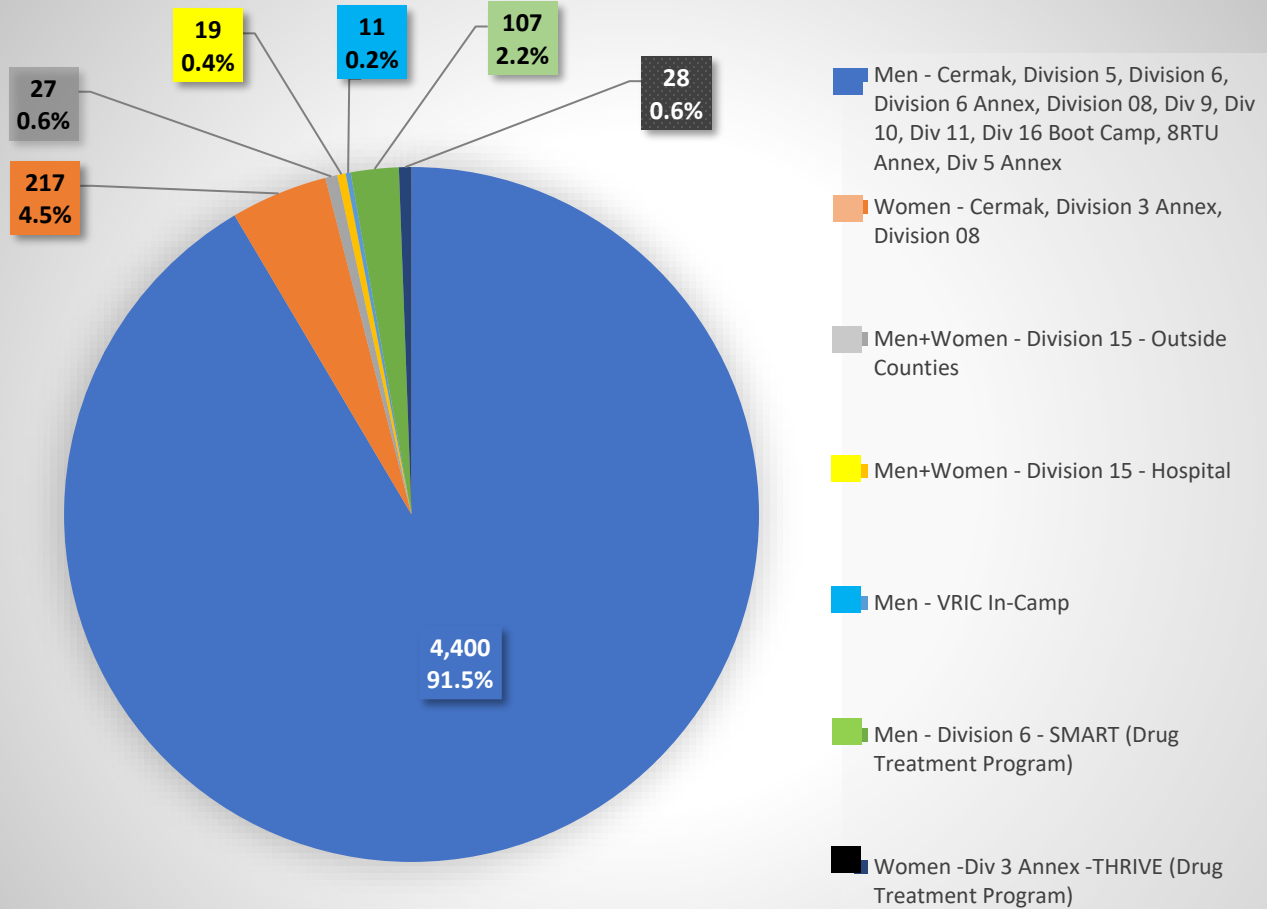

Sheriff's Daily Report

6/10/2024

Under the Custody of the Sheriff	
Total Male and Female	6,374
Jail Population	4,809
Community Corrections	1,565

Jail Population - Behind the Walls

Sheriff's Daily Report

6/10/2024

CCSO Population Demographics

In Confinement

Gender ID Distribution

Race Distribution

Age Distribution

Community Corrections

Gender ID Distribution

Race Distribution

Age Distribution