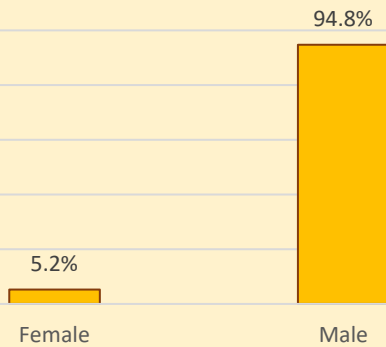

Sheriff's Daily Report

6/10/2024

Under the Custody of the Sheriff	
Total Male and Female	6,374
Jail Population	4,809
Community Corrections	1,565

Jail Population - Behind the Walls

Sheriff's Daily Report

6/10/2024

CCSO Population Demographics

In Confinement

Gender ID Distribution

Race Distribution

Age Distribution

Community Corrections

Gender ID Distribution

Race Distribution

Age Distribution