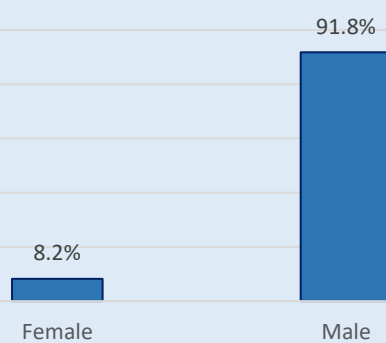

Sheriff's Daily Report

6/11/2024

Under the Custody of the Sheriff	
Total Male and Female	6,310
Jail Population	4,739
Community Corrections	1,571

Jail Population - Behind the Walls

Sheriff's Daily Report

6/11/2024

CCSO Population Demographics

In Confinement

Gender ID Distribution

Race Distribution

Age Distribution

Community Corrections

Gender ID Distribution

Race Distribution

Age Distribution