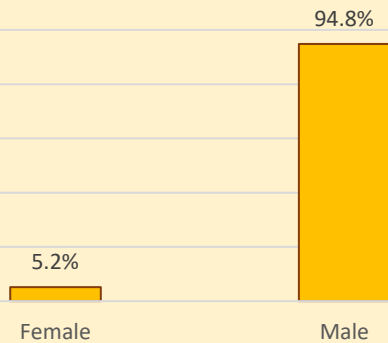

Sheriff's Daily Report

6/11/2024

Under the Custody of the Sheriff	
Total Male and Female	6,310
Jail Population	4,739
Community Corrections	1,571

Jail Population - Behind the Walls

Sheriff's Daily Report

6/11/2024

CCSO Population Demographics

In Confinement

Gender ID Distribution

Race Distribution

Age Distribution

Community Corrections

Gender ID Distribution

Race Distribution

Age Distribution