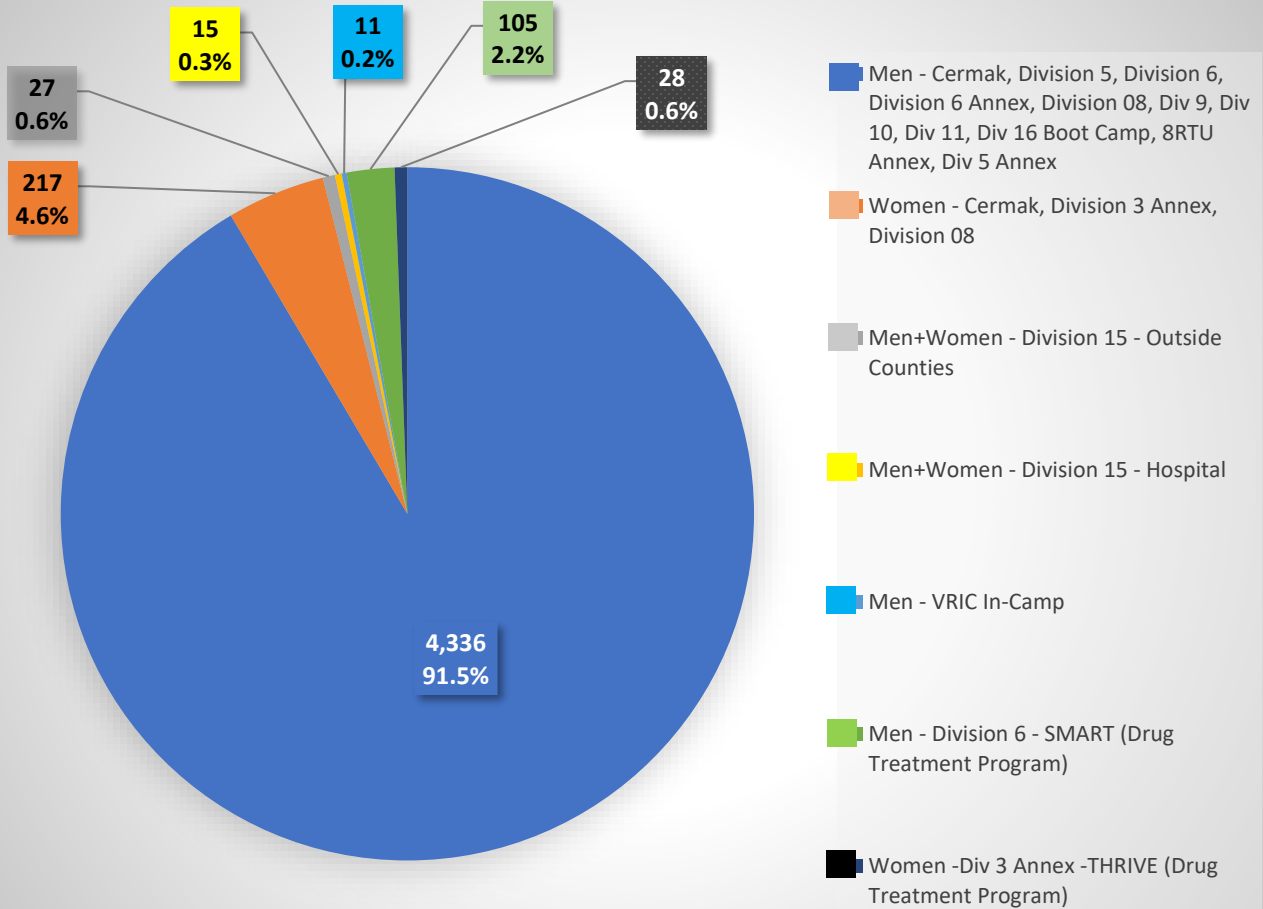

Sheriff's Daily Report

6/11/2024

Under the Custody of the Sheriff	
Total Male and Female	6,310
Jail Population	4,739
Community Corrections	1,571

Jail Population - Behind the Walls

Sheriff's Daily Report

6/11/2024

CCSO Population Demographics

In Confinement

Gender ID Distribution

Race Distribution

Age Distribution

Community Corrections

Gender ID Distribution

Race Distribution

Age Distribution