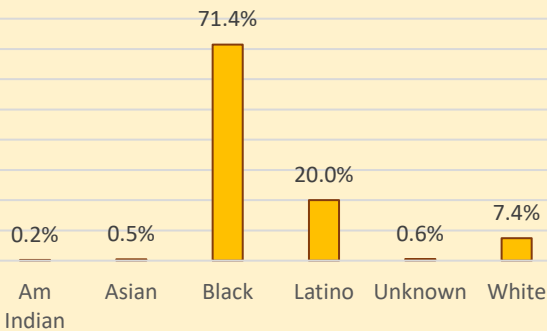

Sheriff's Daily Report

6/11/2024

Under the Custody of the Sheriff	
Total Male and Female	6,310
Jail Population	4,739
Community Corrections	1,571

Jail Population - Behind the Walls

Sheriff's Daily Report

6/11/2024

CCSO Population Demographics

In Confinement

Gender ID Distribution

Race Distribution

Age Distribution

Community Corrections

Gender ID Distribution

Race Distribution

Age Distribution