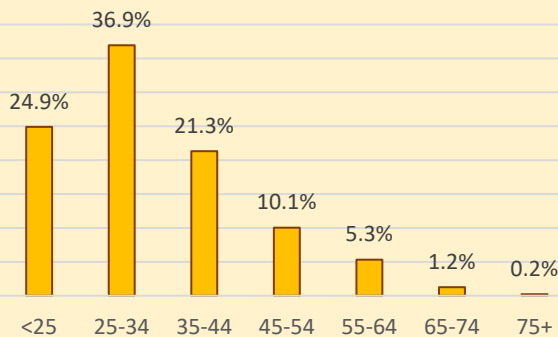

Sheriff's Daily Report

6/11/2024

Under the Custody of the Sheriff	
Total Male and Female	6,310
Jail Population	4,739
Community Corrections	1,571

Jail Population - Behind the Walls

Sheriff's Daily Report

6/11/2024

CCSO Population Demographics

In Confinement

Gender ID Distribution

Race Distribution

Age Distribution

Community Corrections

Gender ID Distribution

Race Distribution

Age Distribution