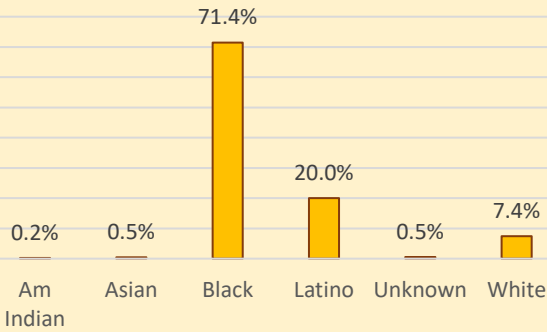

Sheriff's Daily Report

6/12/2024

Under the Custody of the Sheriff	
Total Male and Female	6,290
Jail Population	4,728
Community Corrections	1,562

Jail Population - Behind the Walls

Sheriff's Daily Report

6/12/2024

CCSO Population Demographics

In Confinement

Gender ID Distribution

Race Distribution

Age Distribution

Community Corrections

Gender ID Distribution

Race Distribution

Age Distribution