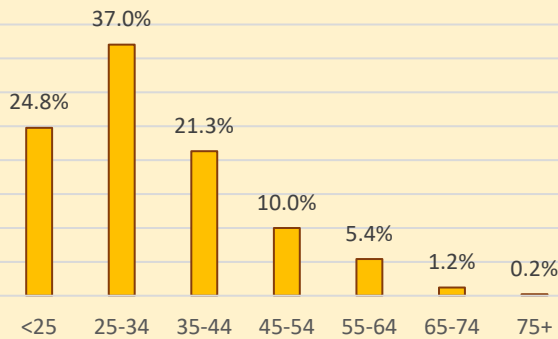

Sheriff's Daily Report

6/12/2024

Under the Custody of the Sheriff	
Total Male and Female	6,290
Jail Population	4,728
Community Corrections	1,562

Jail Population - Behind the Walls

Sheriff's Daily Report

6/12/2024

CCSO Population Demographics

In Confinement

Gender ID Distribution

Race Distribution

Age Distribution

Community Corrections

Gender ID Distribution

Race Distribution

Age Distribution