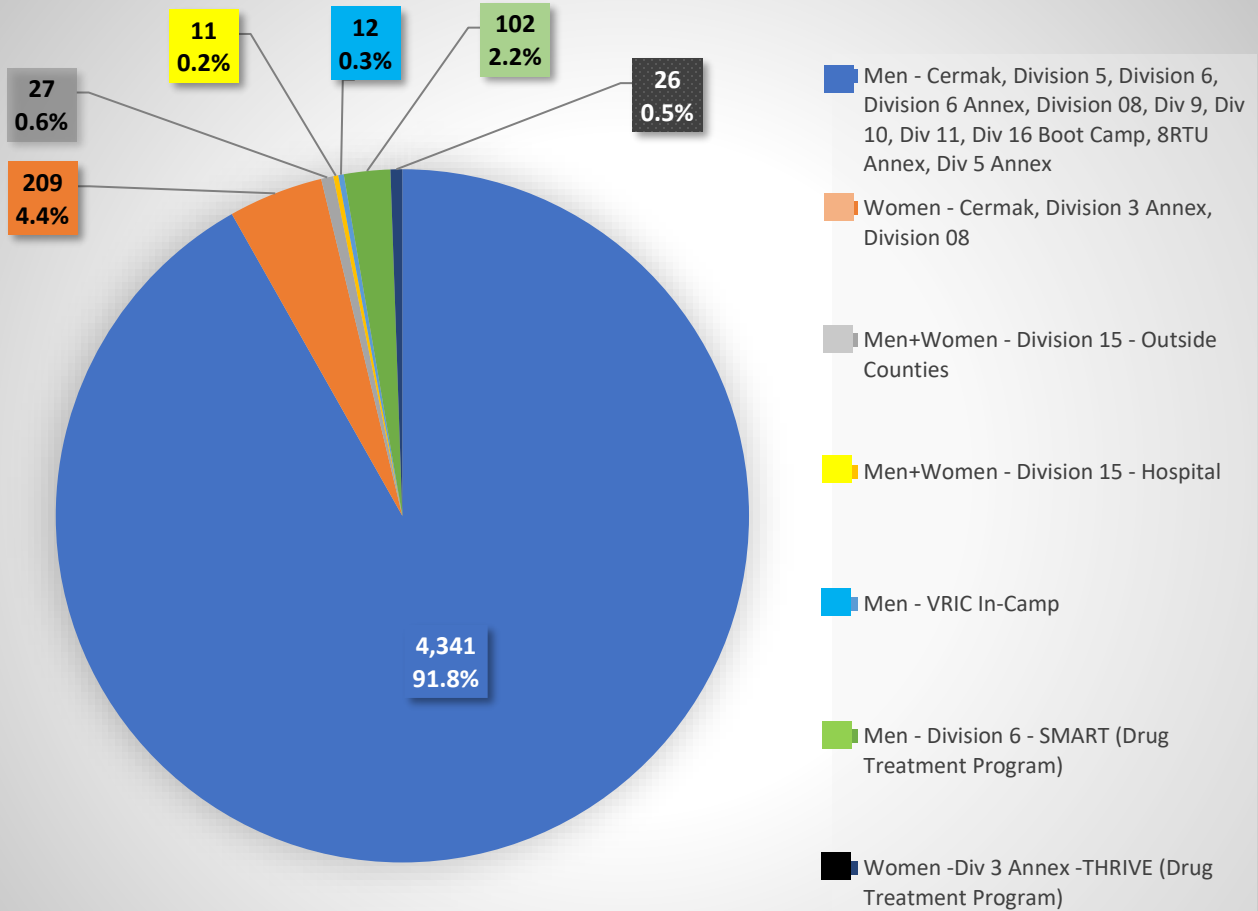

Sheriff's Daily Report

6/12/2024

Under the Custody of the Sheriff	
Total Male and Female	6,290
Jail Population	4,728
Community Corrections	1,562

Jail Population - Behind the Walls

Sheriff's Daily Report

6/12/2024

CCSO Population Demographics

In Confinement

Gender ID Distribution

Race Distribution

Age Distribution

Community Corrections

Gender ID Distribution

Race Distribution

Age Distribution