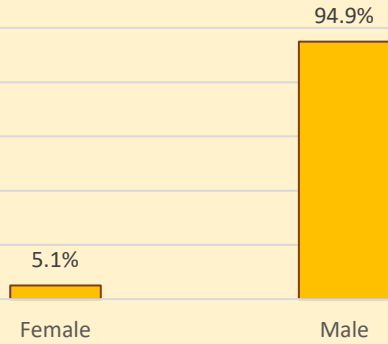

Sheriff's Daily Report

6/12/2024

Under the Custody of the Sheriff	
Total Male and Female	6,290
Jail Population	4,728
Community Corrections	1,562

Jail Population - Behind the Walls

Sheriff's Daily Report

6/12/2024

CCSO Population Demographics

In Confinement

Gender ID Distribution

Race Distribution

Age Distribution

Community Corrections

Gender ID Distribution

Race Distribution

Age Distribution