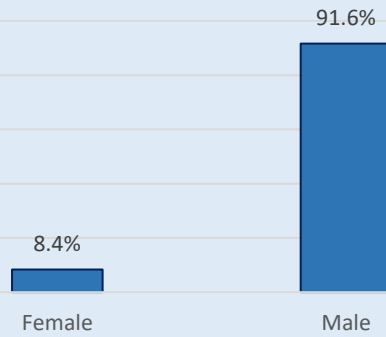

Sheriff's Daily Report

6/12/2024

Under the Custody of the Sheriff	
Total Male and Female	6,290
Jail Population	4,728
Community Corrections	1,562

Jail Population - Behind the Walls

Sheriff's Daily Report

6/12/2024

CCSO Population Demographics

In Confinement

Gender ID Distribution

Race Distribution

Age Distribution

Community Corrections

Gender ID Distribution

Race Distribution

Age Distribution