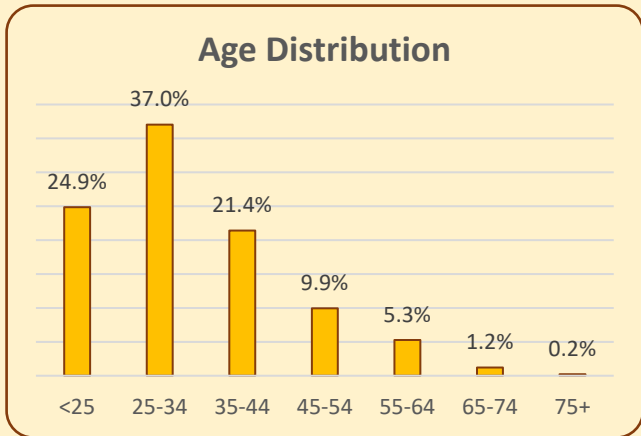

Sheriff's Daily Report

6/14/2024

CCSO Population Demographics

In Confinement