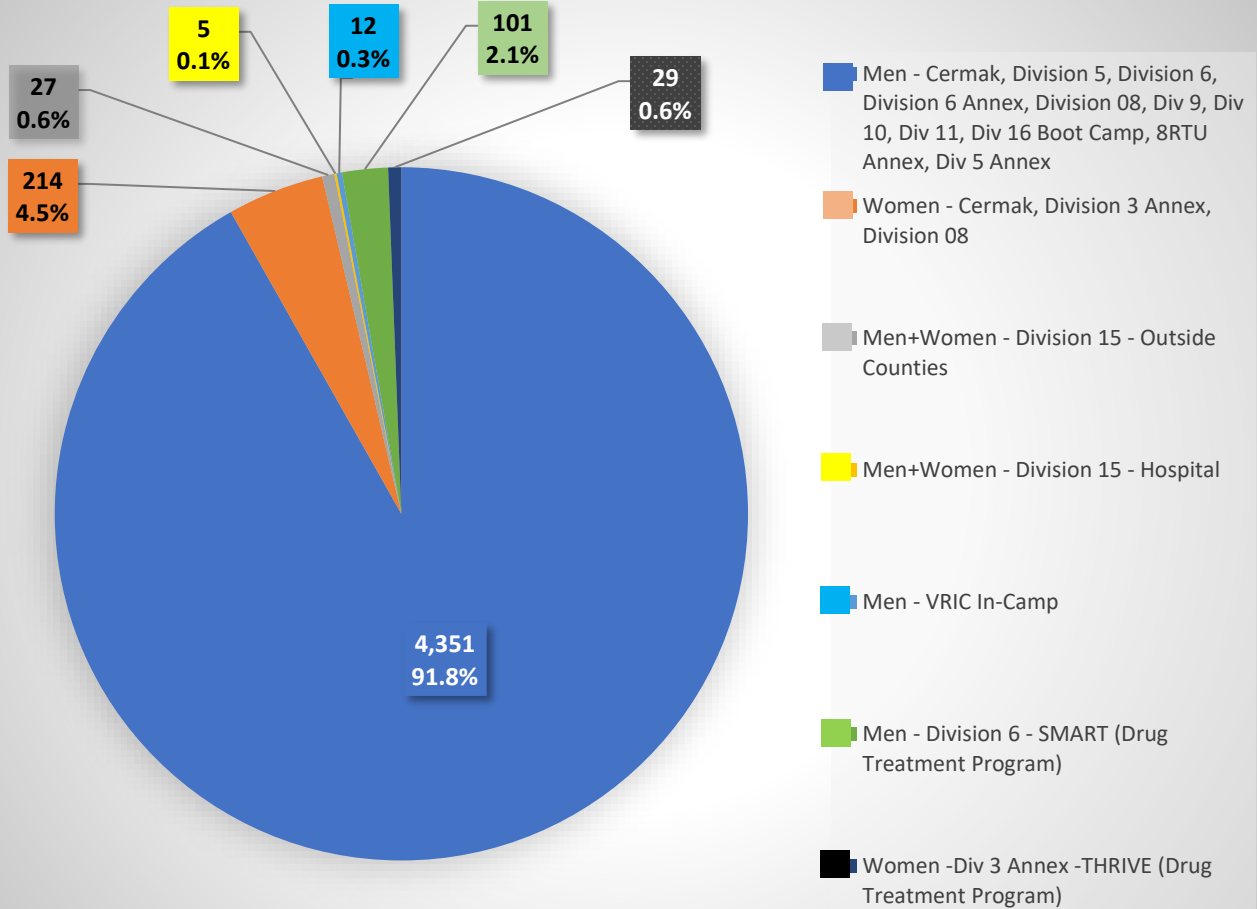

Sheriff's Daily Report

6/14/2024

Under the Custody of the Sheriff	
Total Male and Female	6,293
Jail Population	4,739
Community Corrections	1,554

Jail Population - Behind the Walls

Sheriff's Daily Report

6/14/2024

CCSO Population Demographics

In Confinement

Community Corrections