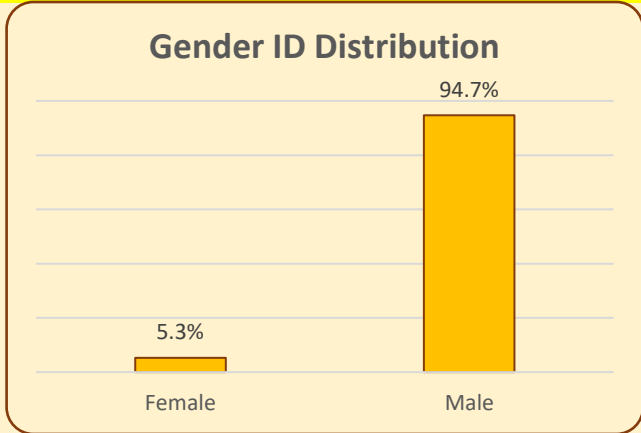

Sheriff's Daily Report

6/14/2024

CCSO Population Demographics

In Confinement