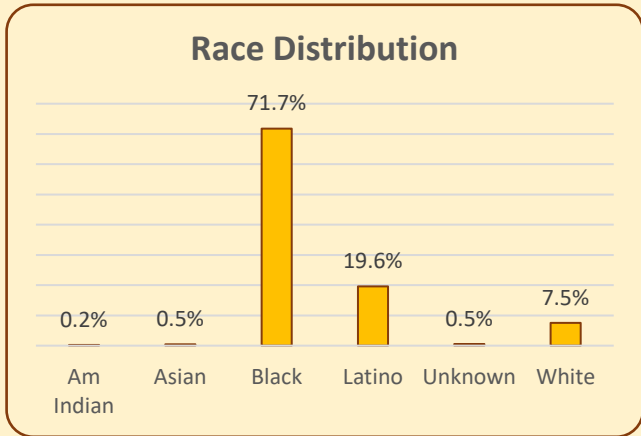

Sheriff's Daily Report

6/14/2024

CCSO Population Demographics

In Confinement