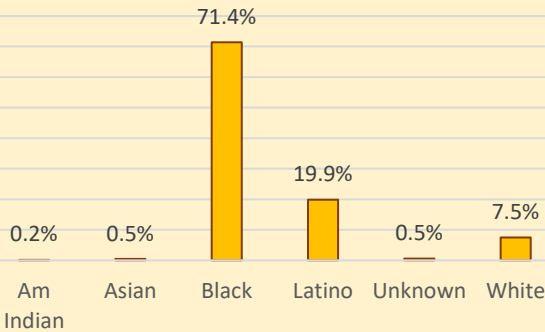

Sheriff's Daily Report

6/16/2024

Under the Custody of the Sheriff	
Total Male and Female	6,325
Jail Population	4,770
Community Corrections	1,555

Jail Population - Behind the Walls

Sheriff's Daily Report

6/16/2024

CCSO Population Demographics

In Confinement

Gender ID Distribution

Race Distribution

Age Distribution

Community Corrections

Gender ID Distribution

Race Distribution

Age Distribution