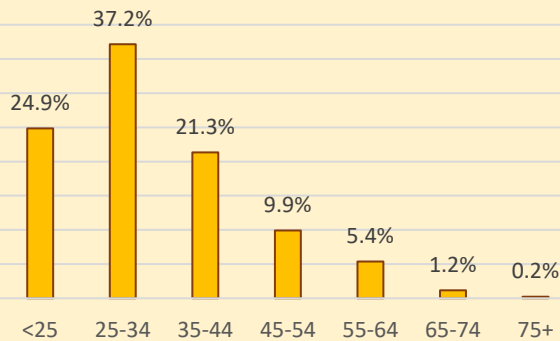

Sheriff's Daily Report

6/16/2024

Under the Custody of the Sheriff	
Total Male and Female	6,325
Jail Population	4,770
Community Corrections	1,555

Jail Population - Behind the Walls

Sheriff's Daily Report

6/16/2024

CCSO Population Demographics

In Confinement

Gender ID Distribution

Race Distribution

Age Distribution

Community Corrections

Gender ID Distribution

Race Distribution

Age Distribution