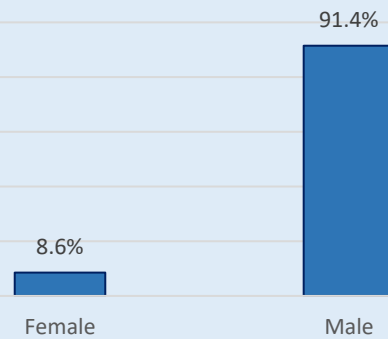

Sheriff's Daily Report

6/16/2024

Under the Custody of the Sheriff	
Total Male and Female	6,325
Jail Population	4,770
Community Corrections	1,555

Jail Population - Behind the Walls

Sheriff's Daily Report

6/16/2024

CCSO Population Demographics

In Confinement

Gender ID Distribution

Race Distribution

Age Distribution

Community Corrections

Gender ID Distribution

Race Distribution

Age Distribution