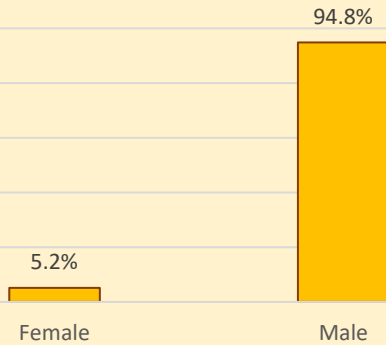

Sheriff's Daily Report

6/16/2024

Under the Custody of the Sheriff	
Total Male and Female	6,325
Jail Population	4,770
Community Corrections	1,555

Jail Population - Behind the Walls

Sheriff's Daily Report

6/16/2024

CCSO Population Demographics

In Confinement

Gender ID Distribution

Race Distribution

Age Distribution

Community Corrections

Gender ID Distribution

Race Distribution

Age Distribution