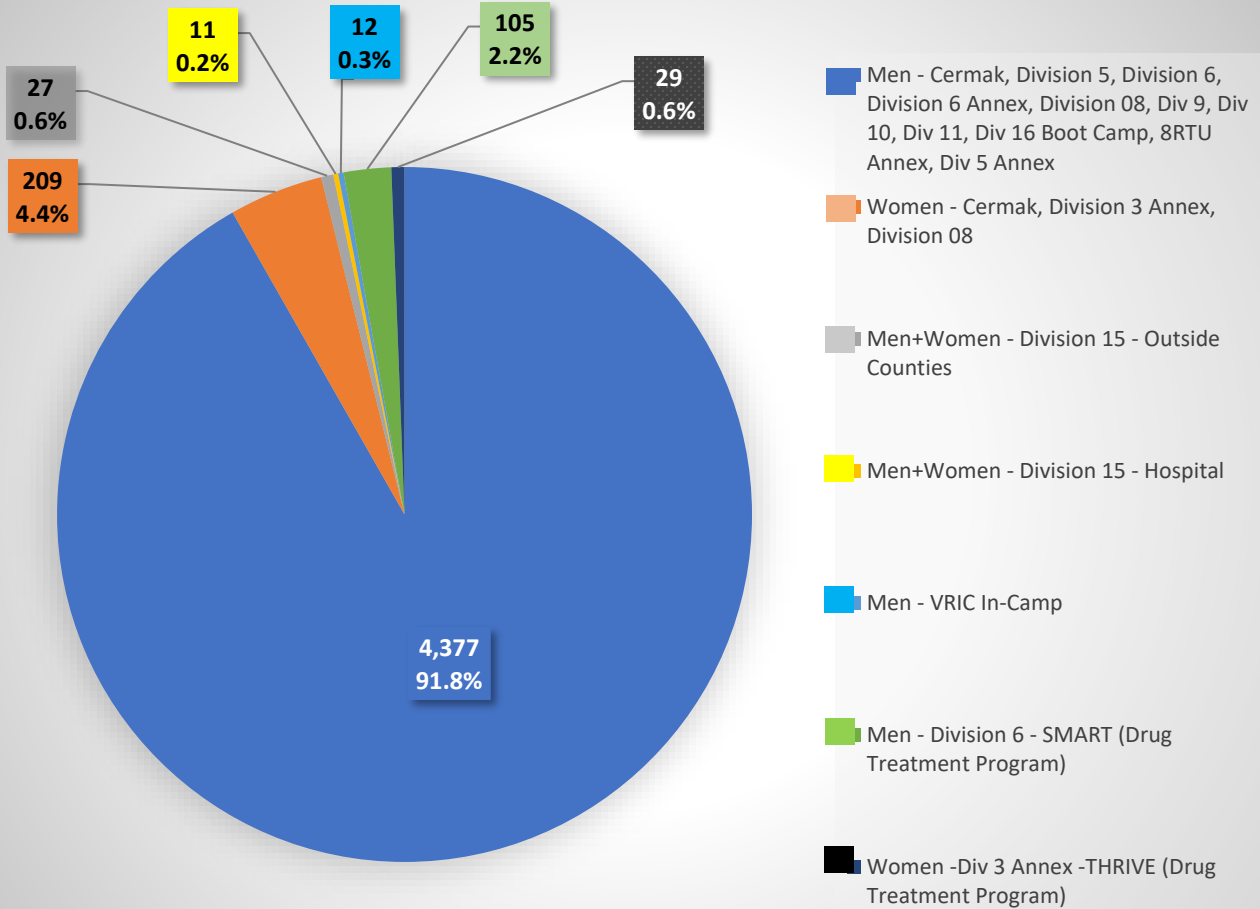

Sheriff's Daily Report

6/16/2024

Under the Custody of the Sheriff	
Total Male and Female	6,325
Jail Population	4,770
Community Corrections	1,555

Jail Population - Behind the Walls

Sheriff's Daily Report

6/16/2024

CCSO Population Demographics

In Confinement

Gender ID Distribution

Race Distribution

Age Distribution

Community Corrections

Gender ID Distribution

Race Distribution

Age Distribution