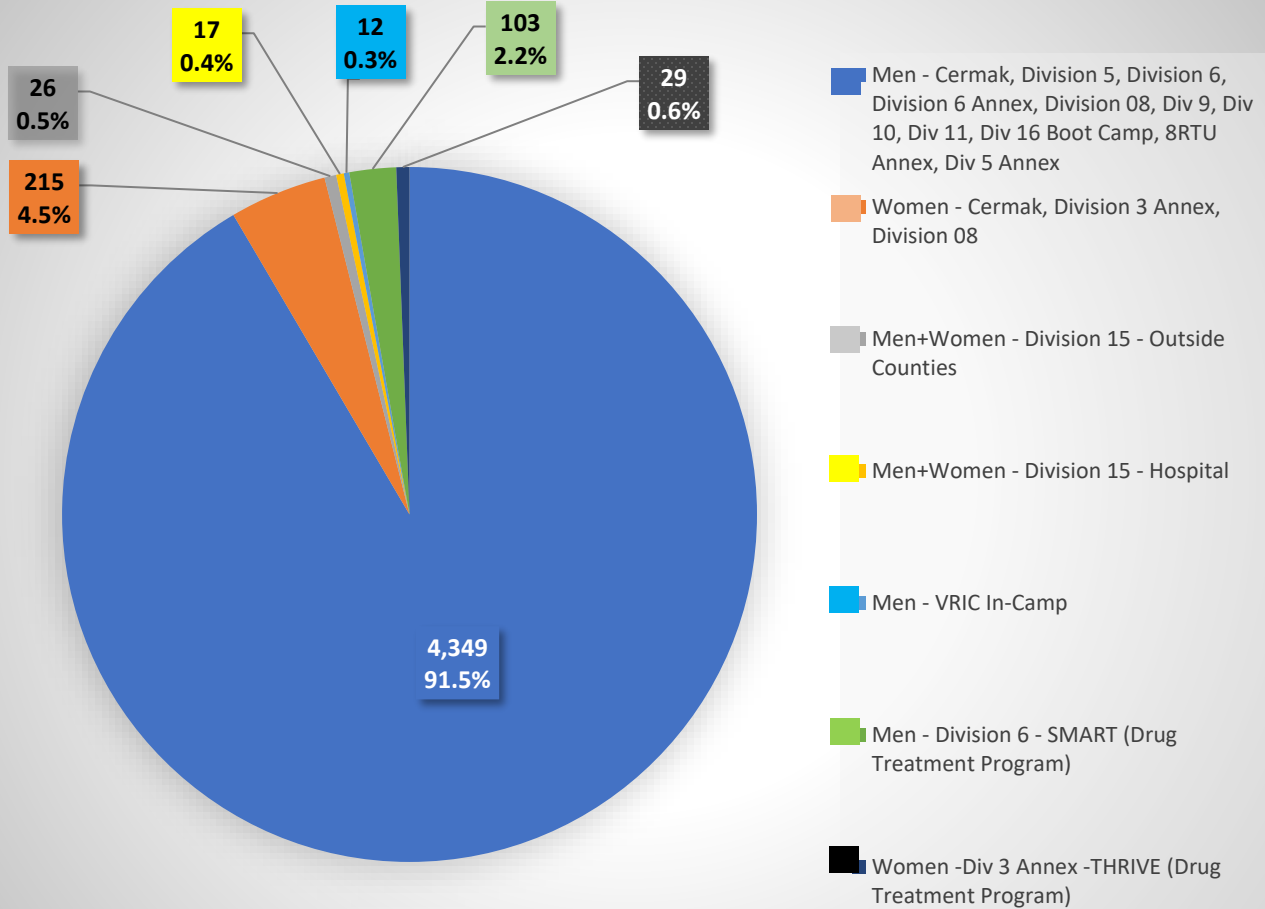

# Sheriff's Daily Report

## 6/19/2024

Under the Custody of the Sheriff	
Total Male and Female	6,295
Jail Population	4,751
Community Corrections	1,544

### Jail Population - Behind the Walls

### In Confinement

Gender ID Distribution

Race Distribution

Age Distribution