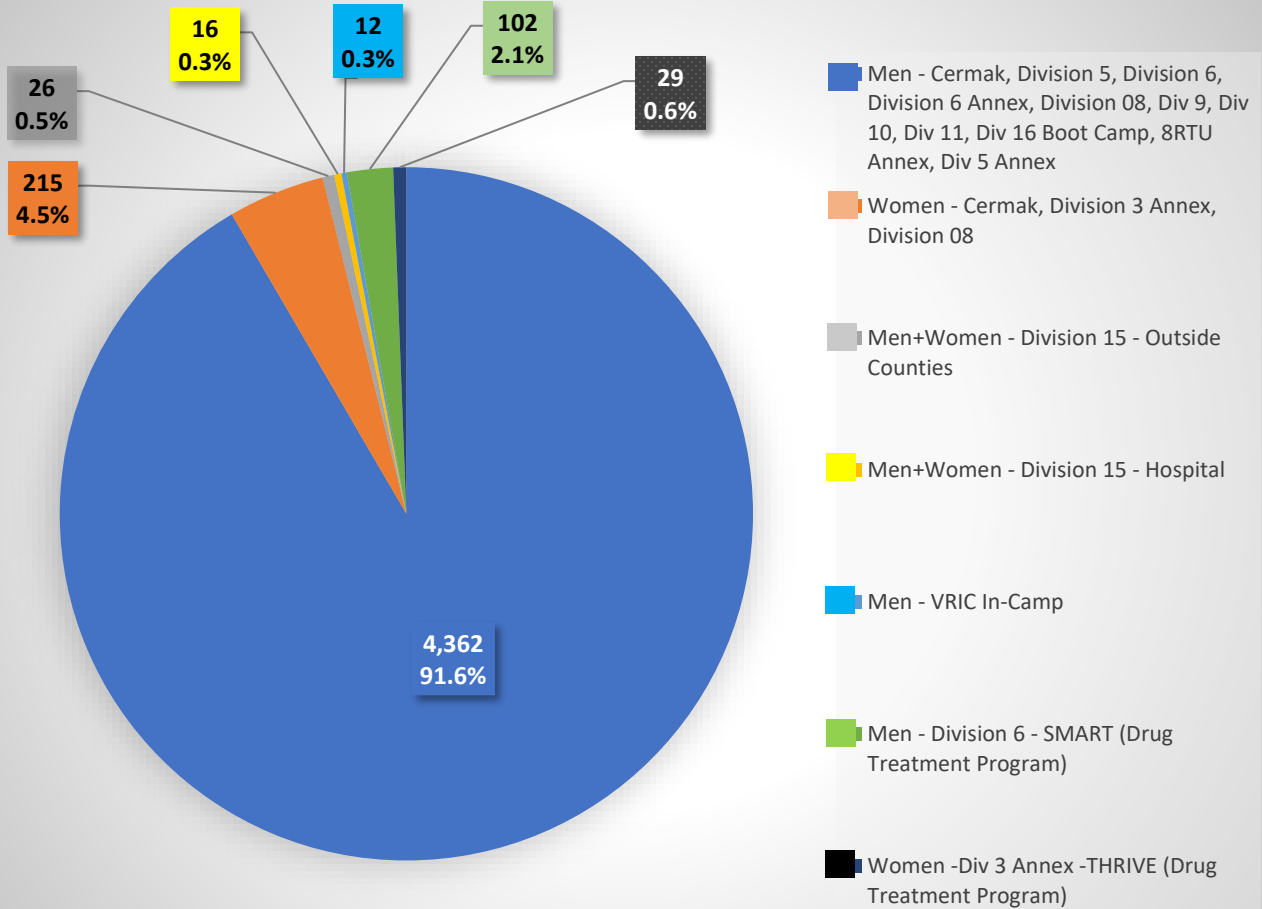

Sheriff's Daily Report

6/20/2024

Under the Custody of the Sheriff	
Total Male and Female	6,312
Jail Population	4,762
Community Corrections	1,550

Jail Population - Behind the Walls

Sheriff's Daily Report

6/20/2024

CCSO Population Demographics