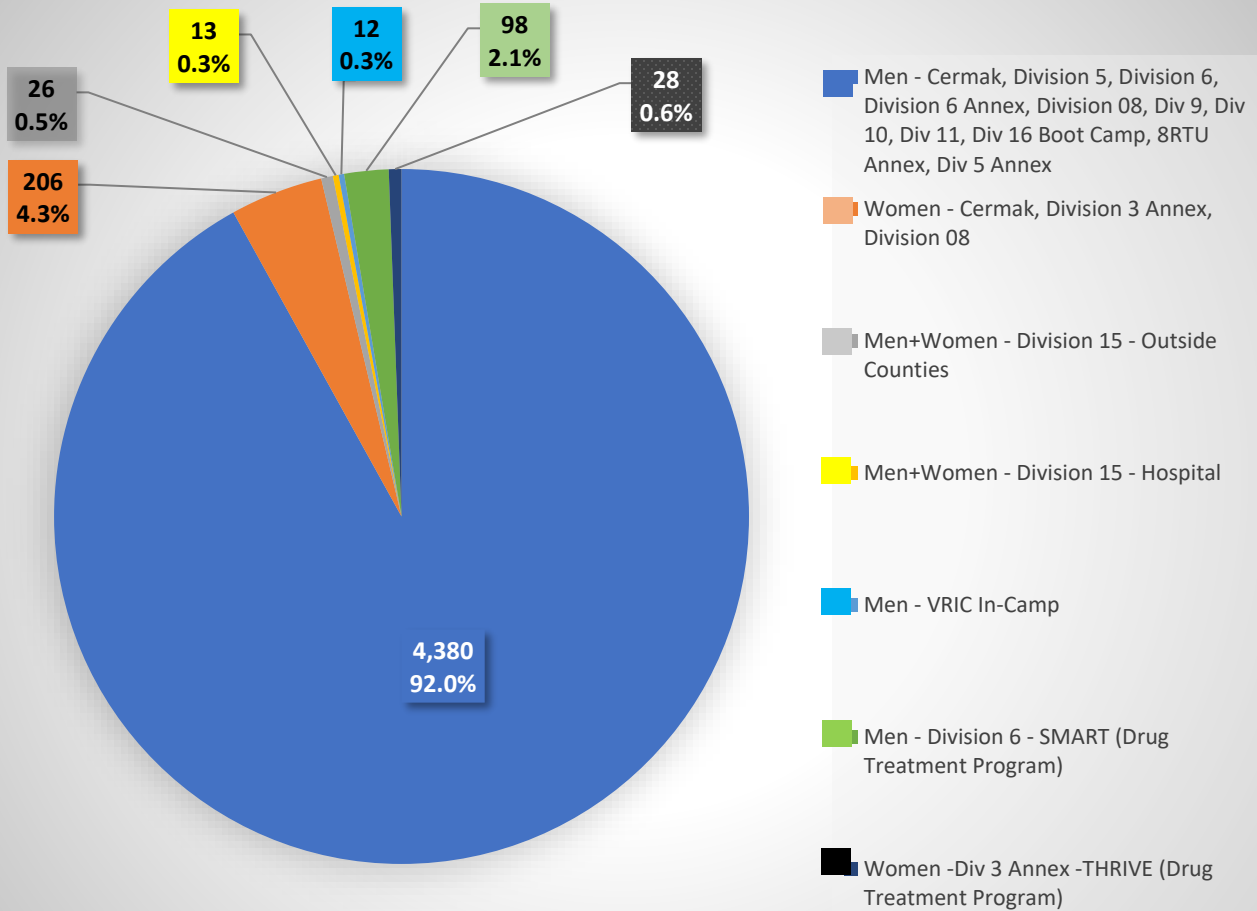

Sheriff's Daily Report

6/22/2024

Under the Custody of the Sheriff	
Total Male and Female	6,297
Jail Population	4,763
Community Corrections	1,534

Jail Population - Behind the Walls

Sheriff's Daily Report

6/22/2024

CCSO Population Demographics

In Confinement

Gender ID Distribution

Race Distribution

Age Distribution

Community Corrections

Gender ID Distribution

Race Distribution

Age Distribution