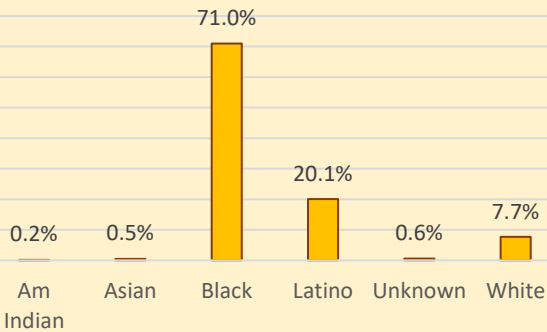

Sheriff's Daily Report

6/22/2024

Under the Custody of the Sheriff	
Total Male and Female	6,297
Jail Population	4,763
Community Corrections	1,534

Jail Population - Behind the Walls

Sheriff's Daily Report

6/22/2024

CCSO Population Demographics

In Confinement

Gender ID Distribution

Race Distribution

Age Distribution

Community Corrections

Gender ID Distribution

Race Distribution

Age Distribution