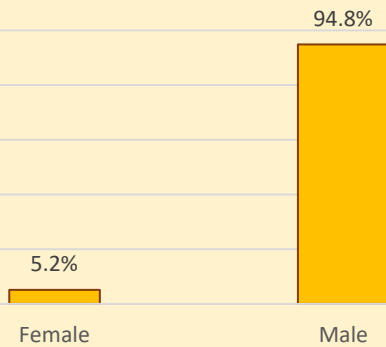

Sheriff's Daily Report

6/22/2024

Under the Custody of the Sheriff	
Total Male and Female	6,297
Jail Population	4,763
Community Corrections	1,534

Jail Population - Behind the Walls

Sheriff's Daily Report

6/22/2024

CCSO Population Demographics

In Confinement

Gender ID Distribution

Race Distribution

Age Distribution

Community Corrections

Gender ID Distribution

Race Distribution

Age Distribution