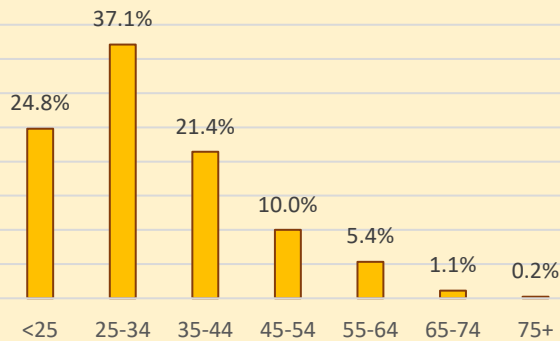

Sheriff's Daily Report

6/22/2024

Under the Custody of the Sheriff	
Total Male and Female	6,297
Jail Population	4,763
Community Corrections	1,534

Jail Population - Behind the Walls

Sheriff's Daily Report

6/22/2024

CCSO Population Demographics

In Confinement

Gender ID Distribution

Race Distribution

Age Distribution

Community Corrections

Gender ID Distribution

Race Distribution

Age Distribution