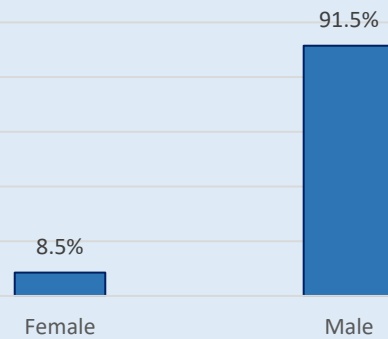

Sheriff's Daily Report

6/22/2024

Under the Custody of the Sheriff	
Total Male and Female	6,297
Jail Population	4,763
Community Corrections	1,534

Jail Population - Behind the Walls

Sheriff's Daily Report

6/22/2024

CCSO Population Demographics

In Confinement

Gender ID Distribution

Race Distribution

Age Distribution

Community Corrections

Gender ID Distribution

Race Distribution

Age Distribution