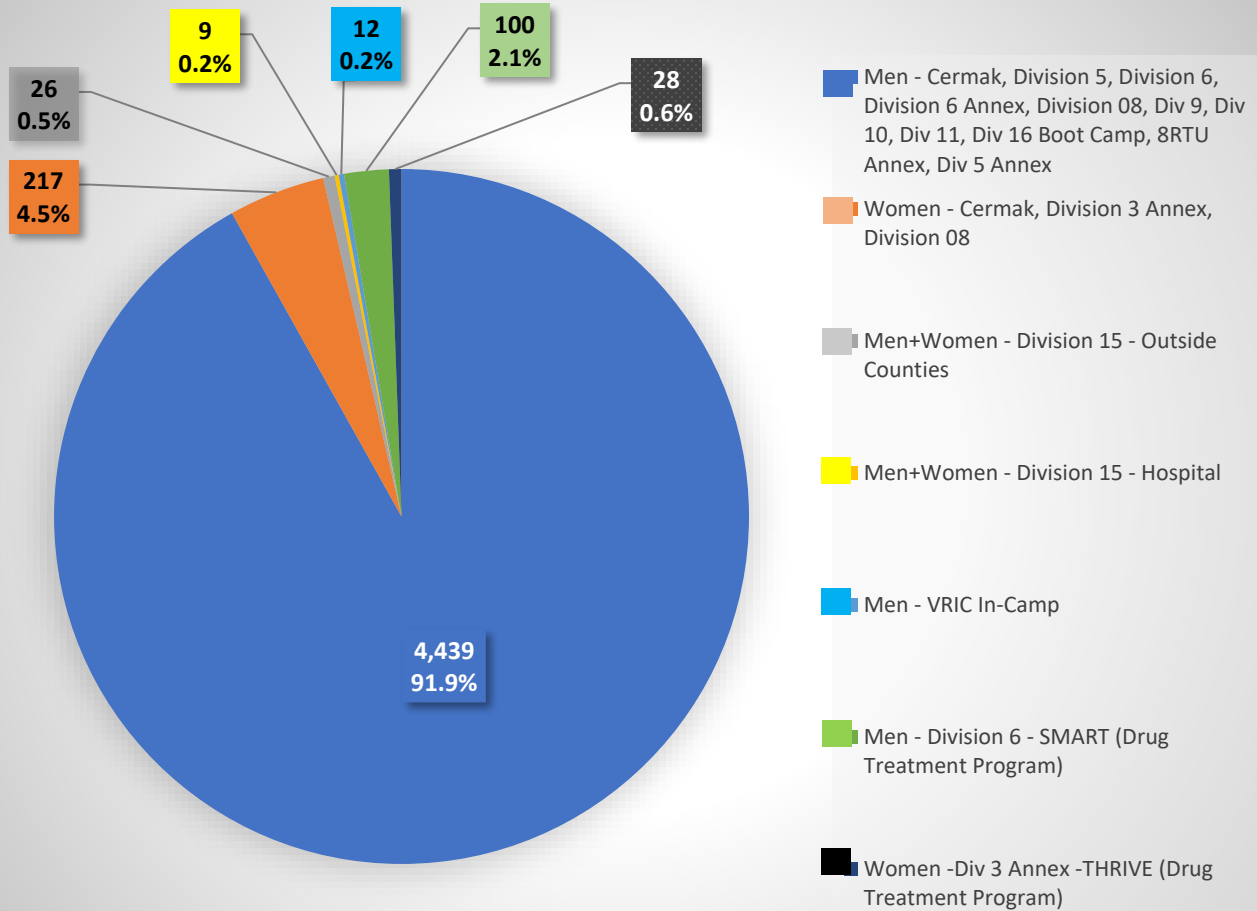

Sheriff's Daily Report

6/23/2024

Under the Custody of the Sheriff	
Total Male and Female	6,372
Jail Population	4,831
Community Corrections	1,541

Jail Population - Behind the Walls

Sheriff's Daily Report

6/23/2024

CCSO Population Demographics