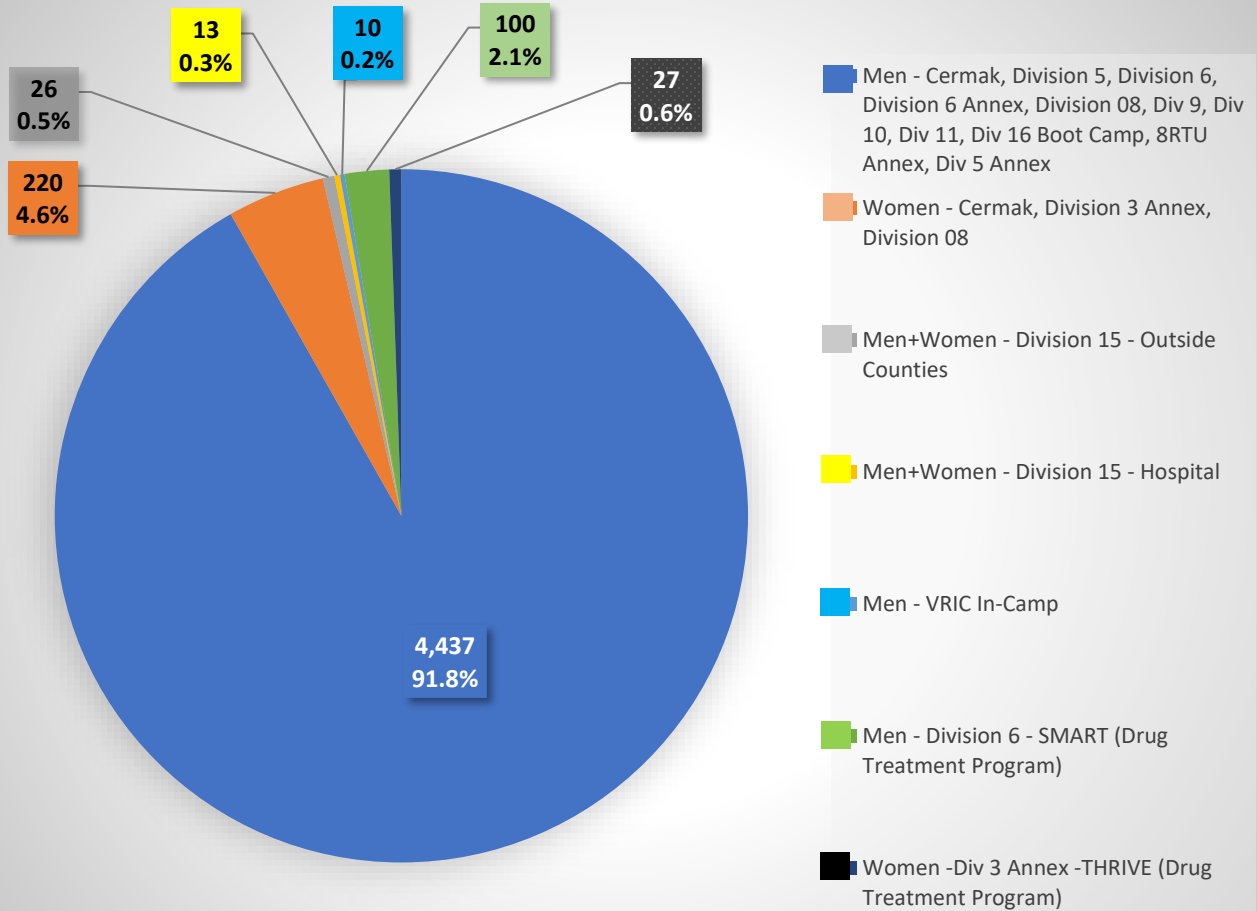

Sheriff's Daily Report

6/25/2024

Under the Custody of the Sheriff	
Total Male and Female	6,373
Jail Population	4,833
Community Corrections	1,540

Jail Population - Behind the Walls

Sheriff's Daily Report

6/25/2024

CCSO Population Demographics