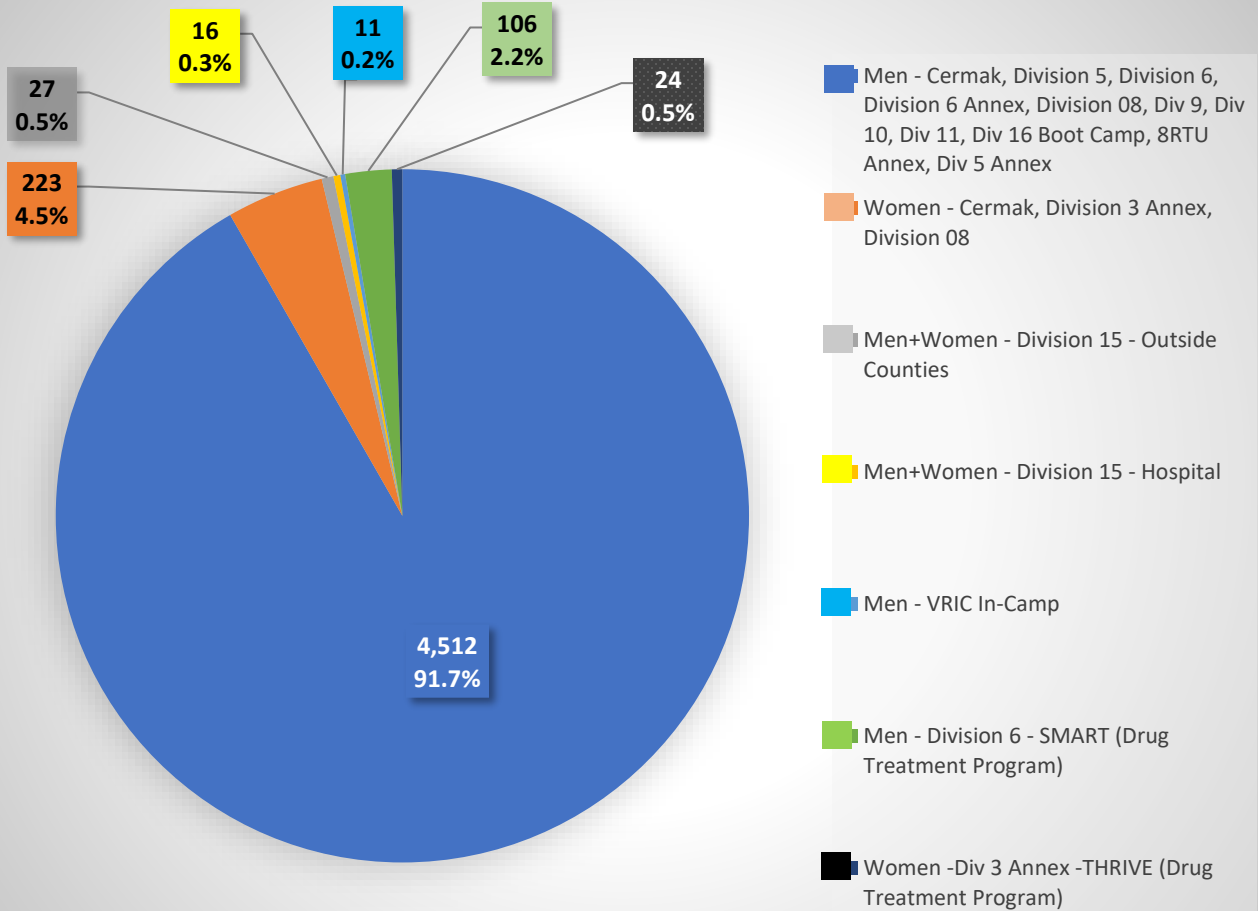

# Sheriff's Daily Report

7/1/2024

Under the Custody of the Sheriff	
Total Male and Female	6,433
Jail Population	4,919
Community Corrections	1,514

## Jail Population - Behind the Walls

## CCSO Population Demographics