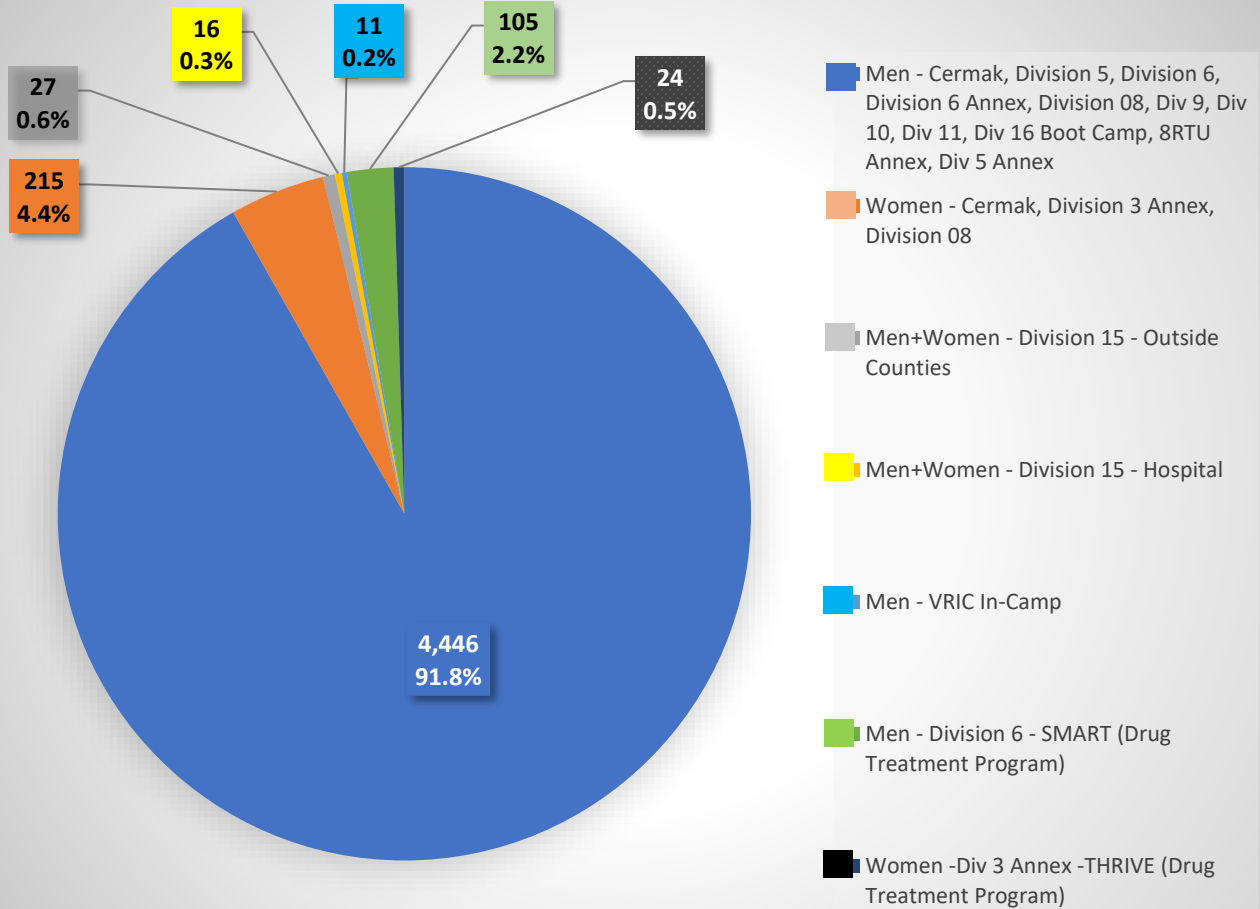

Sheriff's Daily Report

7/2/2024

Under the Custody of the Sheriff	
Total Male and Female	6,361
Jail Population	4,844
Community Corrections	1,517

Jail Population - Behind the Walls

Sheriff's Daily Report

7/2/2024

CCSO Population Demographics