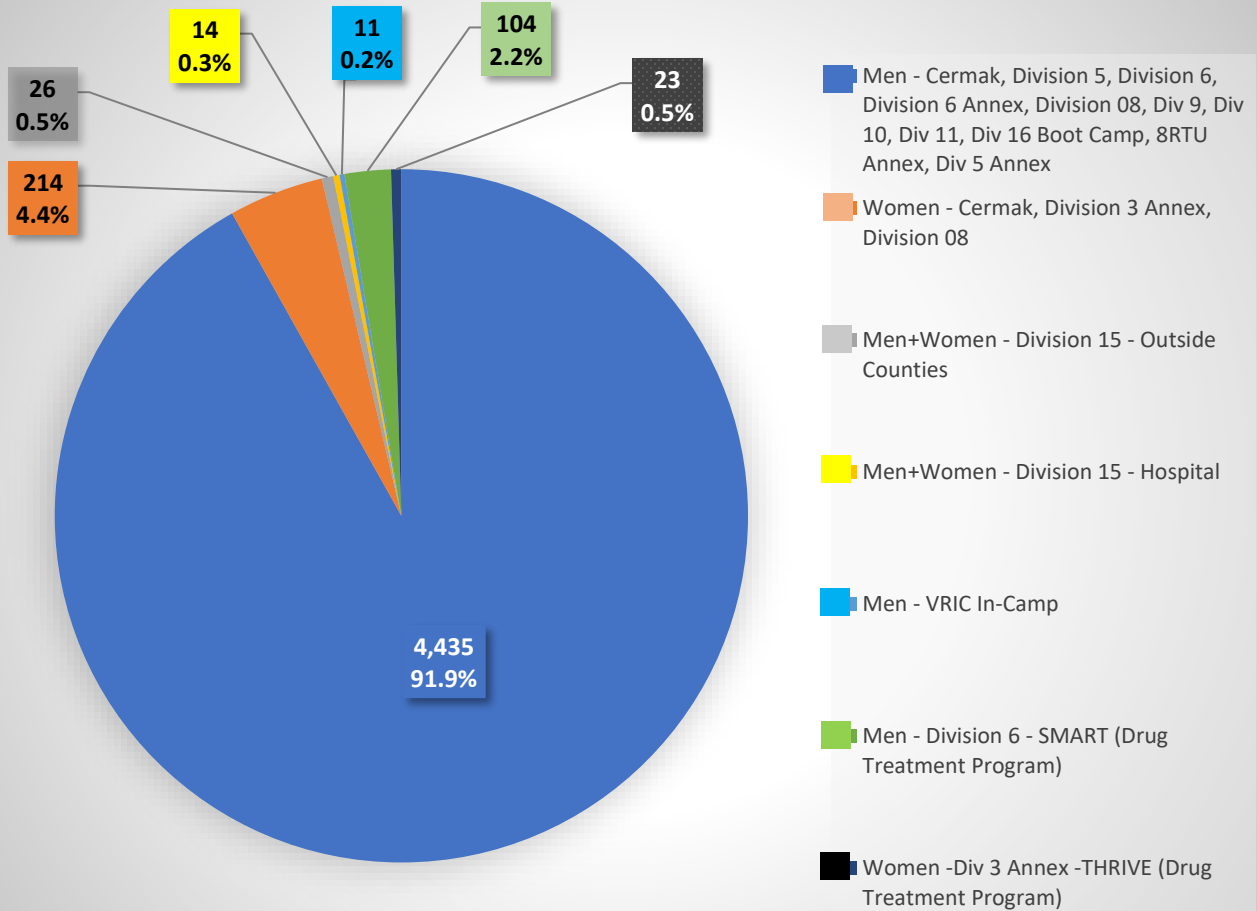

# Sheriff's Daily Report

7/3/2024

| Under the Custody of the Sheriff |       |
|----------------------------------|-------|
| Total Male and Female            | 6,329 |
| Jail Population                  | 4,827 |
| Community Corrections            | 1,502 |

## Jail Population - Behind the Walls

### In Confinement

Gender ID Distribution

Race Distribution

Age Distribution