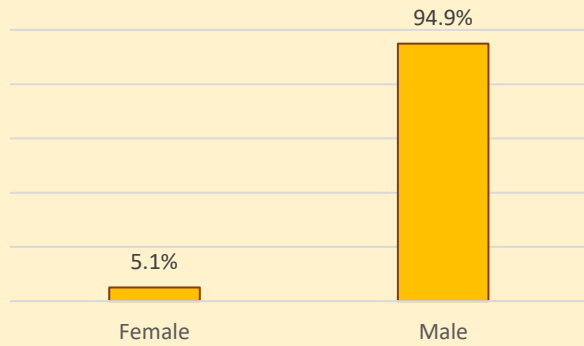

CCSO Population Demographics

In Confinement

Gender ID Distribution