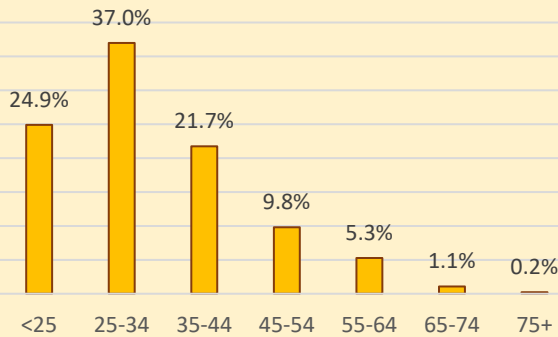

Sheriff's Daily Report

7/5/2024

Under the Custody of the Sheriff	
Total Male and Female	6,357
Jail Population	4,851
Community Corrections	1,506

Jail Population - Behind the Walls

Sheriff's Daily Report

7/5/2024

CCSO Population Demographics

In Confinement

Gender ID Distribution

Race Distribution

Age Distribution

Community Corrections

Gender ID Distribution

Race Distribution

Age Distribution