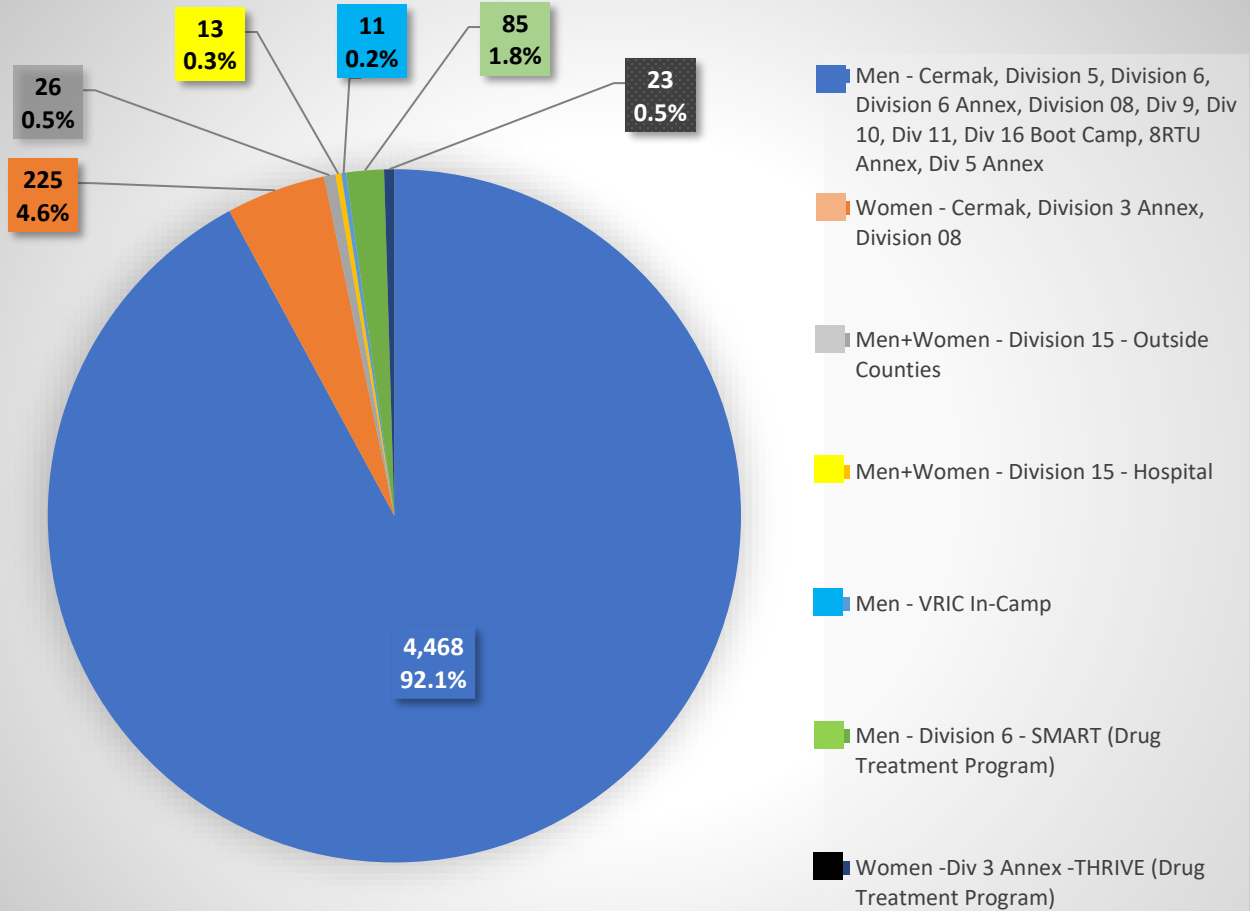

Sheriff's Daily Report

7/5/2024

Under the Custody of the Sheriff	
Total Male and Female	6,357
Jail Population	4,851
Community Corrections	1,506

Jail Population - Behind the Walls

Sheriff's Daily Report

7/5/2024

CCSO Population Demographics

In Confinement

Gender ID Distribution

Race Distribution

Age Distribution

Community Corrections

Gender ID Distribution

Race Distribution

Age Distribution