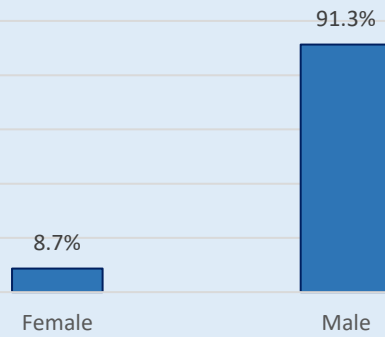

Sheriff's Daily Report

7/5/2024

Under the Custody of the Sheriff	
Total Male and Female	6,357
Jail Population	4,851
Community Corrections	1,506

Jail Population - Behind the Walls

Sheriff's Daily Report

7/5/2024

CCSO Population Demographics

In Confinement

Gender ID Distribution

Race Distribution

Age Distribution

Community Corrections

Gender ID Distribution

Race Distribution

Age Distribution