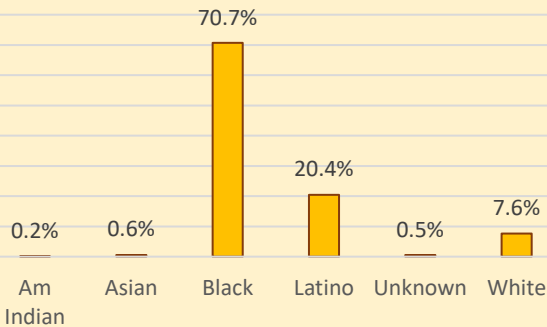

Sheriff's Daily Report

7/5/2024

Under the Custody of the Sheriff	
Total Male and Female	6,357
Jail Population	4,851
Community Corrections	1,506

Jail Population - Behind the Walls

Sheriff's Daily Report

7/5/2024

CCSO Population Demographics

In Confinement

Gender ID Distribution

Race Distribution

Age Distribution

Community Corrections

Gender ID Distribution

Race Distribution

Age Distribution