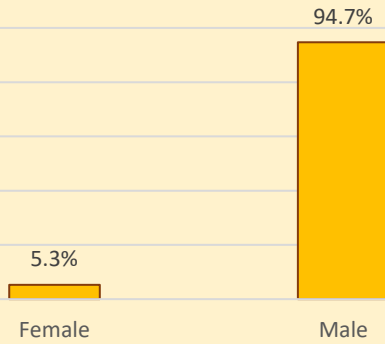

Sheriff's Daily Report

7/5/2024

Under the Custody of the Sheriff	
Total Male and Female	6,357
Jail Population	4,851
Community Corrections	1,506

Jail Population - Behind the Walls

Sheriff's Daily Report

7/5/2024

CCSO Population Demographics

In Confinement

Gender ID Distribution

Race Distribution

Age Distribution

Community Corrections

Gender ID Distribution

Race Distribution

Age Distribution