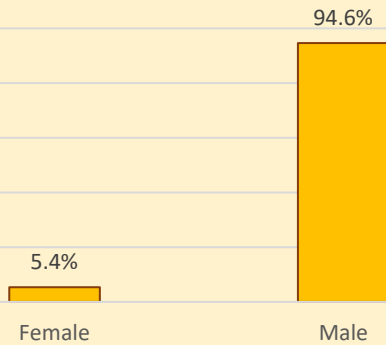

Sheriff's Daily Report

7/6/2024

Under the Custody of the Sheriff	
Total Male and Female	6,372
Jail Population	4,869
Community Corrections	1,503

Jail Population - Behind the Walls

Sheriff's Daily Report

7/6/2024

CCSO Population Demographics

In Confinement

Gender ID Distribution

Race Distribution

Age Distribution

Community Corrections

Gender ID Distribution

Race Distribution

Age Distribution