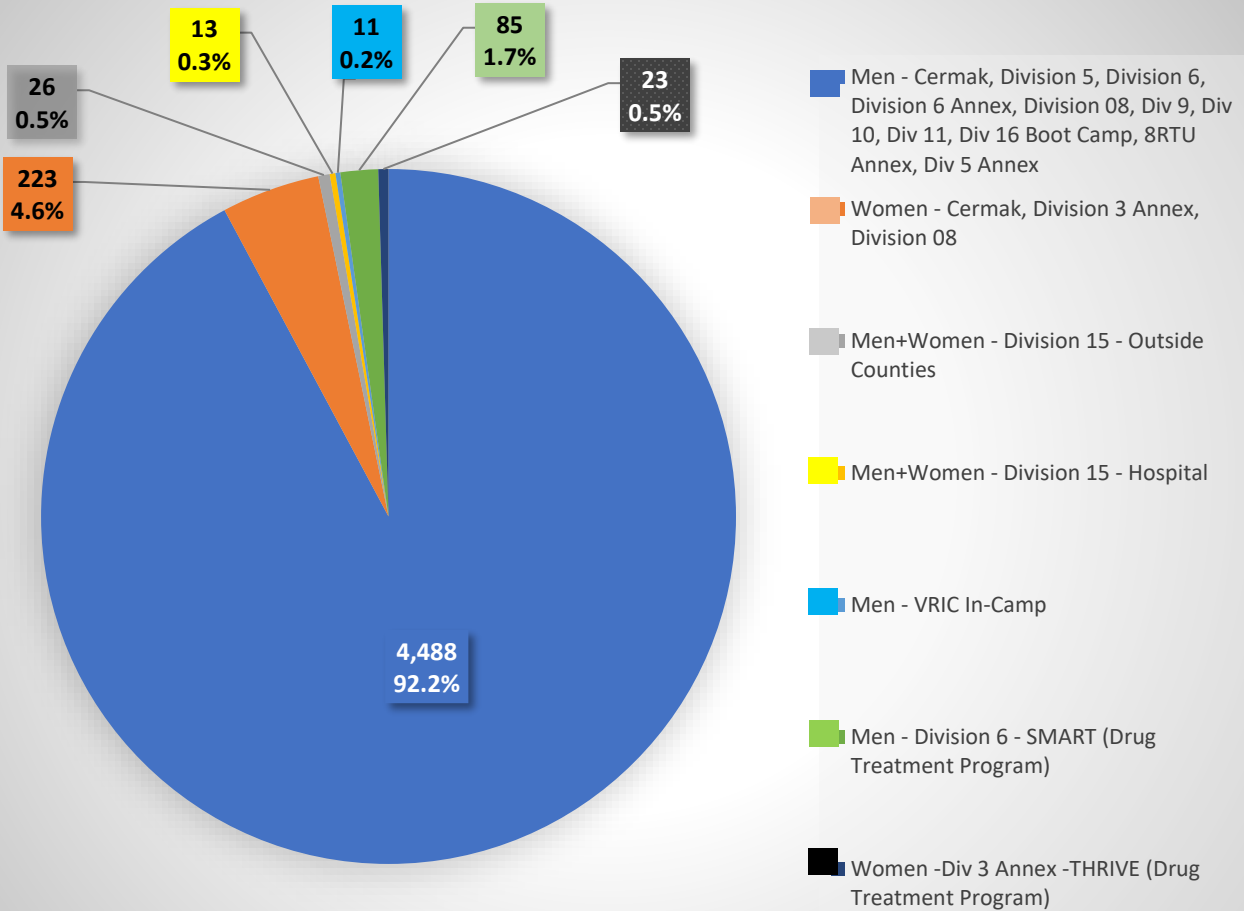

Sheriff's Daily Report

7/6/2024

Under the Custody of the Sheriff	
Total Male and Female	6,372
Jail Population	4,869
Community Corrections	1,503

Jail Population - Behind the Walls

Sheriff's Daily Report

7/6/2024

CCSO Population Demographics

In Confinement

Gender ID Distribution

Race Distribution

Age Distribution

Community Corrections

Gender ID Distribution

Race Distribution

Age Distribution