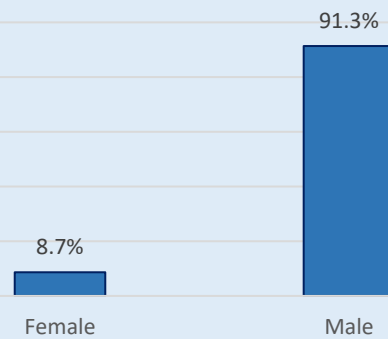

Sheriff's Daily Report

7/6/2024

Under the Custody of the Sheriff	
Total Male and Female	6,372
Jail Population	4,869
Community Corrections	1,503

Jail Population - Behind the Walls

Sheriff's Daily Report

7/6/2024

CCSO Population Demographics

In Confinement

Gender ID Distribution

Race Distribution

Age Distribution

Community Corrections

Gender ID Distribution

Race Distribution

Age Distribution