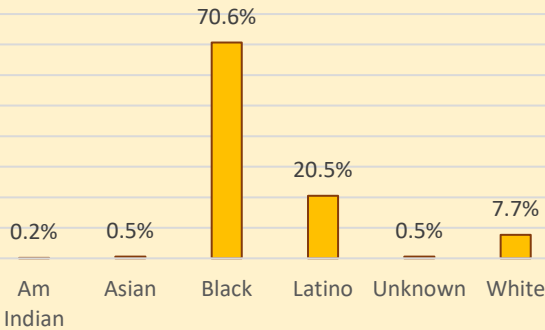

Sheriff's Daily Report

7/6/2024

Under the Custody of the Sheriff	
Total Male and Female	6,372
Jail Population	4,869
Community Corrections	1,503

Jail Population - Behind the Walls

Sheriff's Daily Report

7/6/2024

CCSO Population Demographics

In Confinement

Gender ID Distribution

Race Distribution

Age Distribution

Community Corrections

Gender ID Distribution

Race Distribution

Age Distribution