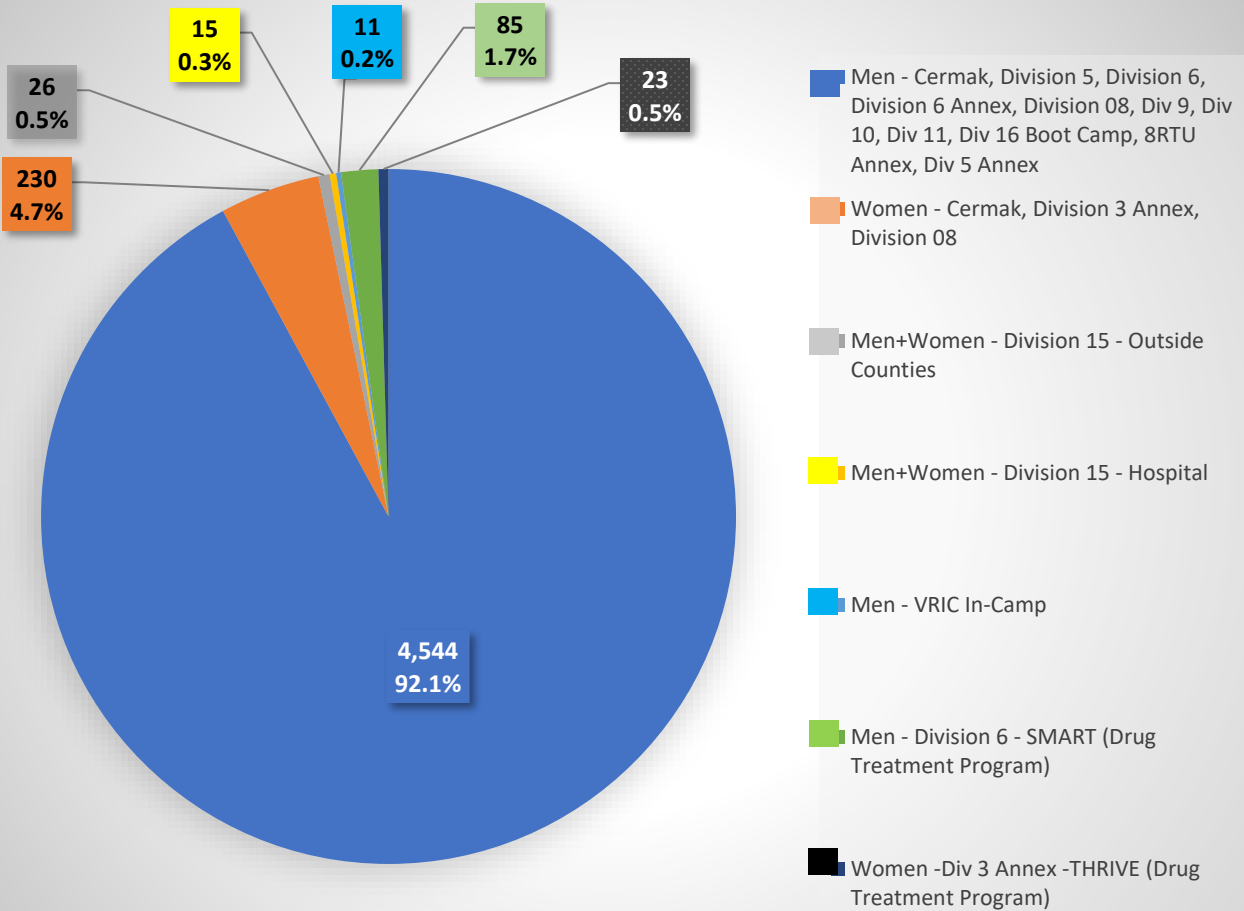

Sheriff's Daily Report

7/7/2024

Under the Custody of the Sheriff	
Total Male and Female	6,440
Jail Population	4,934
Community Corrections	1,506

Jail Population - Behind the Walls

Sheriff's Daily Report

7/7/2024

CCSO Population Demographics

In Confinement

Gender ID Distribution

Race Distribution

Age Distribution

Community Corrections

Gender ID Distribution

Race Distribution

Age Distribution