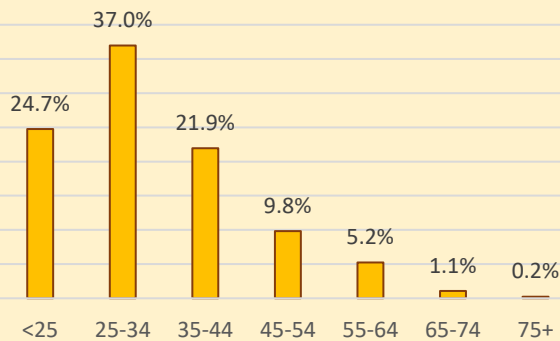

Sheriff's Daily Report

7/7/2024

Under the Custody of the Sheriff	
Total Male and Female	6,440
Jail Population	4,934
Community Corrections	1,506

Jail Population - Behind the Walls

Sheriff's Daily Report

7/7/2024

CCSO Population Demographics

In Confinement

Gender ID Distribution

Race Distribution

Age Distribution

Community Corrections

Gender ID Distribution

Race Distribution

Age Distribution