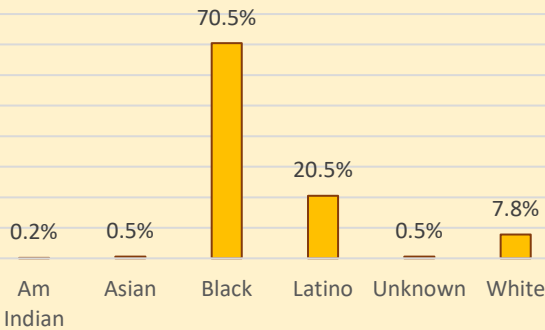

Sheriff's Daily Report

7/7/2024

Under the Custody of the Sheriff	
Total Male and Female	6,440
Jail Population	4,934
Community Corrections	1,506

Jail Population - Behind the Walls

Sheriff's Daily Report

7/7/2024

CCSO Population Demographics

In Confinement

Gender ID Distribution

Race Distribution

Age Distribution

Community Corrections

Gender ID Distribution

Race Distribution

Age Distribution