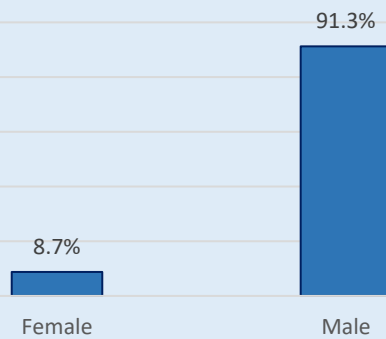

Sheriff's Daily Report

7/7/2024

Under the Custody of the Sheriff	
Total Male and Female	6,440
Jail Population	4,934
Community Corrections	1,506

Jail Population - Behind the Walls

Sheriff's Daily Report

7/7/2024

CCSO Population Demographics

In Confinement

Gender ID Distribution

Race Distribution

Age Distribution

Community Corrections

Gender ID Distribution

Race Distribution

Age Distribution