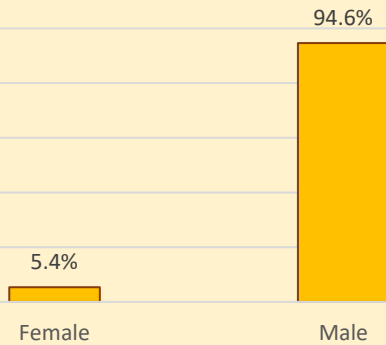

Sheriff's Daily Report

7/7/2024

Under the Custody of the Sheriff	
Total Male and Female	6,440
Jail Population	4,934
Community Corrections	1,506

Jail Population - Behind the Walls

Sheriff's Daily Report

7/7/2024

CCSO Population Demographics

In Confinement

Gender ID Distribution

Race Distribution

Age Distribution

Community Corrections

Gender ID Distribution

Race Distribution

Age Distribution