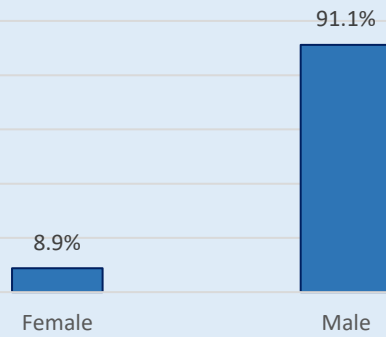

Sheriff's Daily Report

7/9/2024

Under the Custody of the Sheriff	
Total Male and Female	6,466
Jail Population	4,952
Community Corrections	1,514

Jail Population - Behind the Walls

Sheriff's Daily Report

7/9/2024

CCSO Population Demographics

In Confinement

Gender ID Distribution

Race Distribution

Age Distribution

Community Corrections

Gender ID Distribution

Race Distribution

Age Distribution