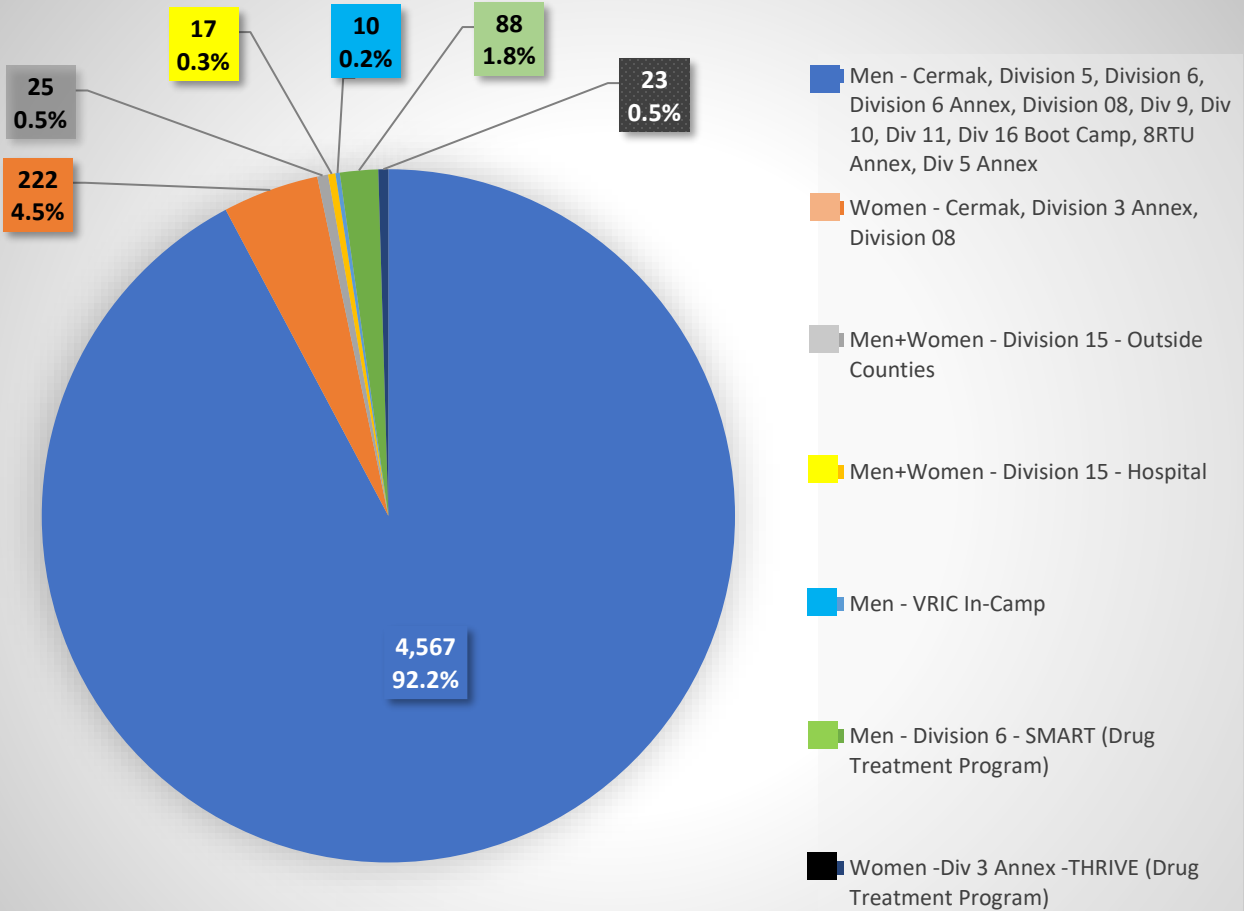

Sheriff's Daily Report

7/9/2024

Under the Custody of the Sheriff	
Total Male and Female	6,466
Jail Population	4,952
Community Corrections	1,514

Jail Population - Behind the Walls

Sheriff's Daily Report

7/9/2024

CCSO Population Demographics

In Confinement

Gender ID Distribution

Race Distribution

Age Distribution

Community Corrections

Gender ID Distribution

Race Distribution

Age Distribution