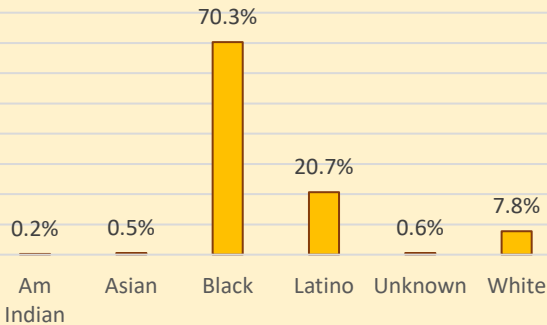

Sheriff's Daily Report

7/9/2024

Under the Custody of the Sheriff	
Total Male and Female	6,466
Jail Population	4,952
Community Corrections	1,514

Jail Population - Behind the Walls

Sheriff's Daily Report

7/9/2024

CCSO Population Demographics

In Confinement

Gender ID Distribution

Race Distribution

Age Distribution

Community Corrections

Gender ID Distribution

Race Distribution

Age Distribution