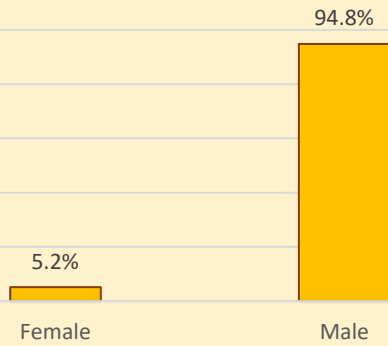

Sheriff's Daily Report

7/9/2024

Under the Custody of the Sheriff	
Total Male and Female	6,466
Jail Population	4,952
Community Corrections	1,514

Jail Population - Behind the Walls

Sheriff's Daily Report

7/9/2024

CCSO Population Demographics

In Confinement

Gender ID Distribution

Race Distribution

Age Distribution

Community Corrections

Gender ID Distribution

Race Distribution

Age Distribution