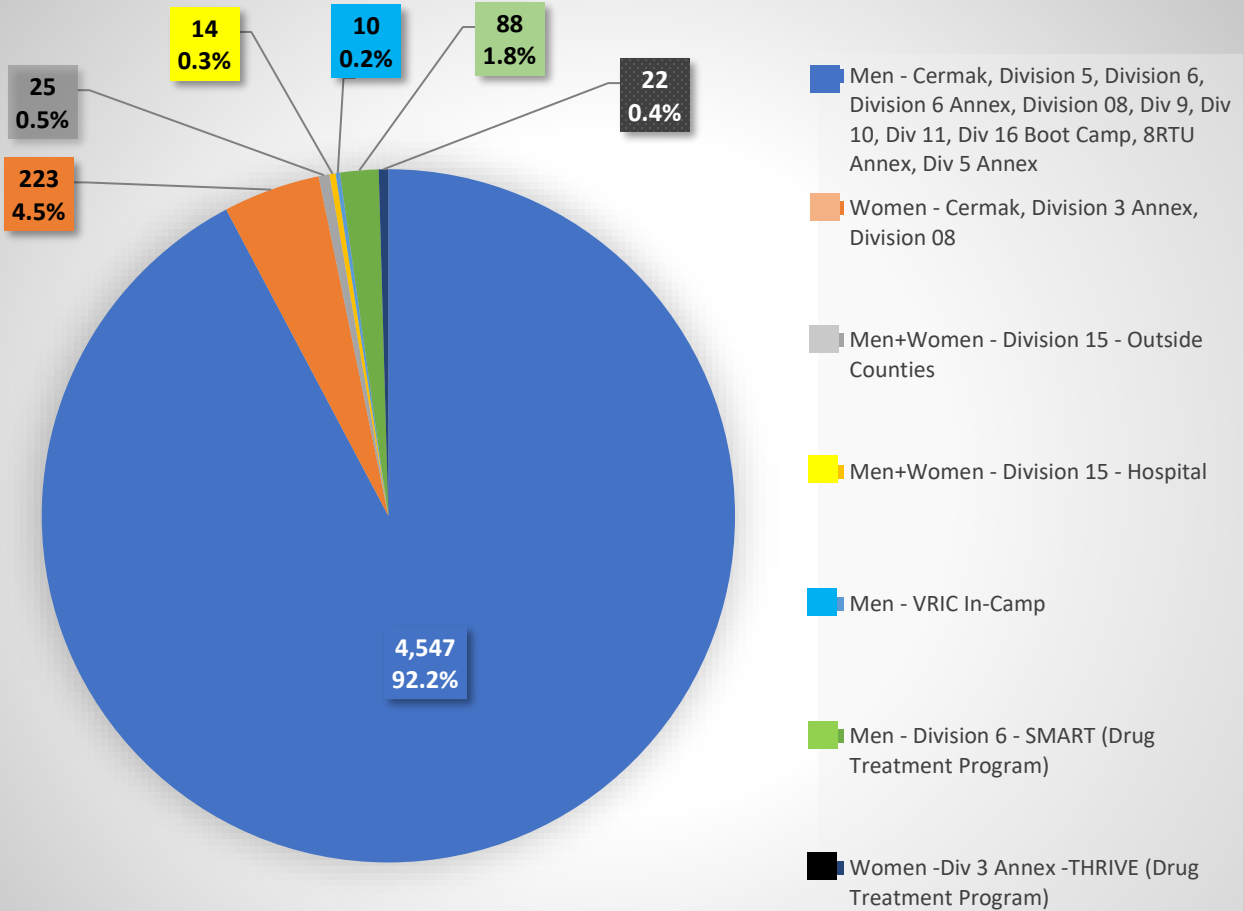

Sheriff's Daily Report

7/10/2024

Under the Custody of the Sheriff	
Total Male and Female	6,446
Jail Population	4,929
Community Corrections	1,517

Jail Population - Behind the Walls

Sheriff's Daily Report

7/10/2024

CCSO Population Demographics