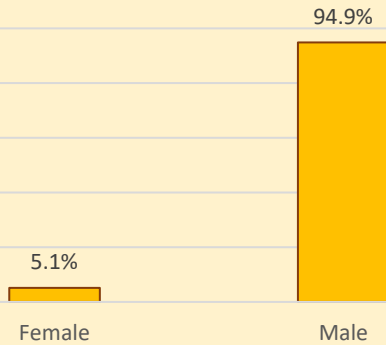

CCSO Population Demographics

In Confinement

Gender ID Distribution