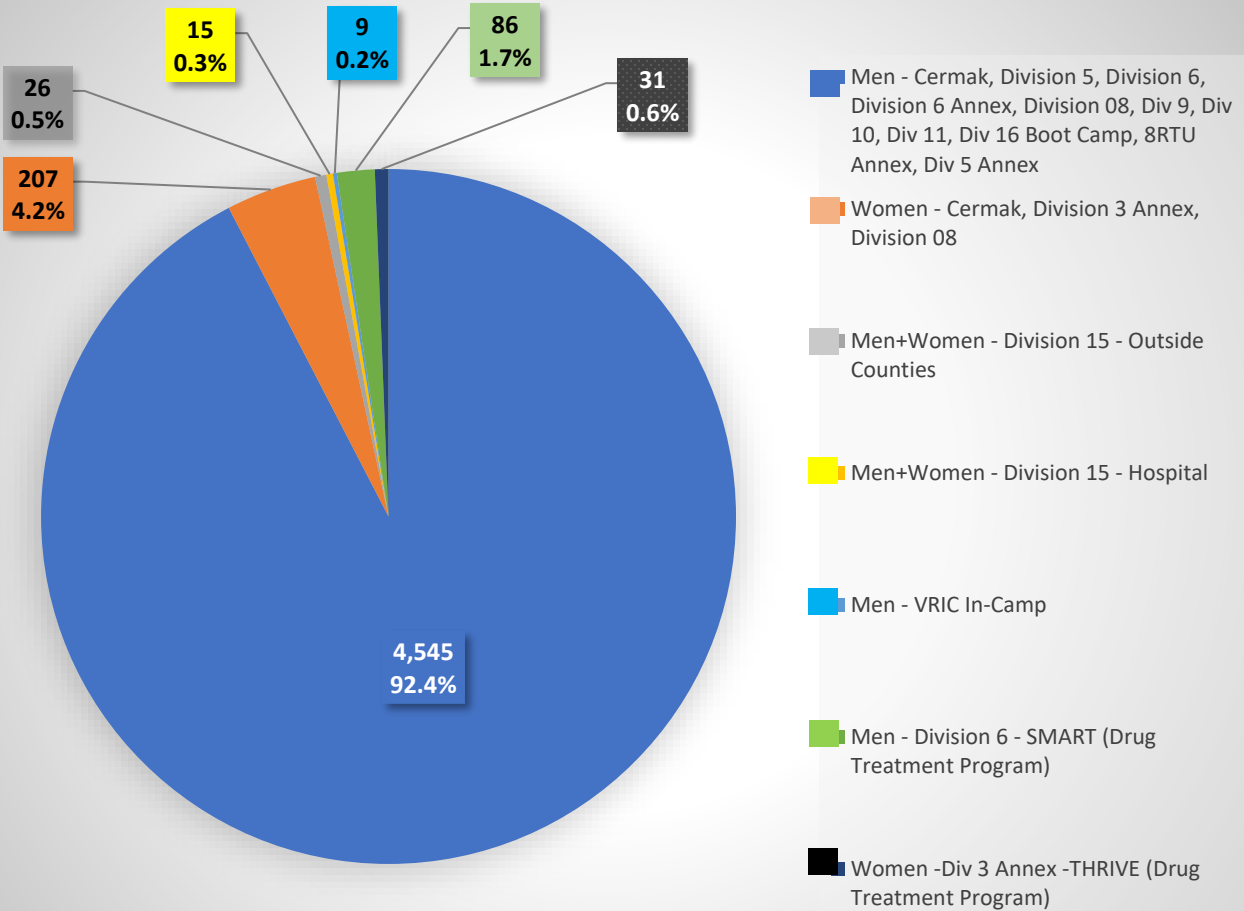

# Sheriff's Daily Report

## 7/12/2024

Under the Custody of the Sheriff	
Total Male and Female	6,426
Jail Population	4,919
Community Corrections	1,507

### Jail Population - Behind the Walls