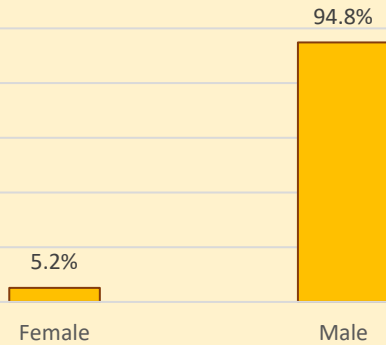

CCSO Population Demographics

In Confinement

Gender ID Distribution