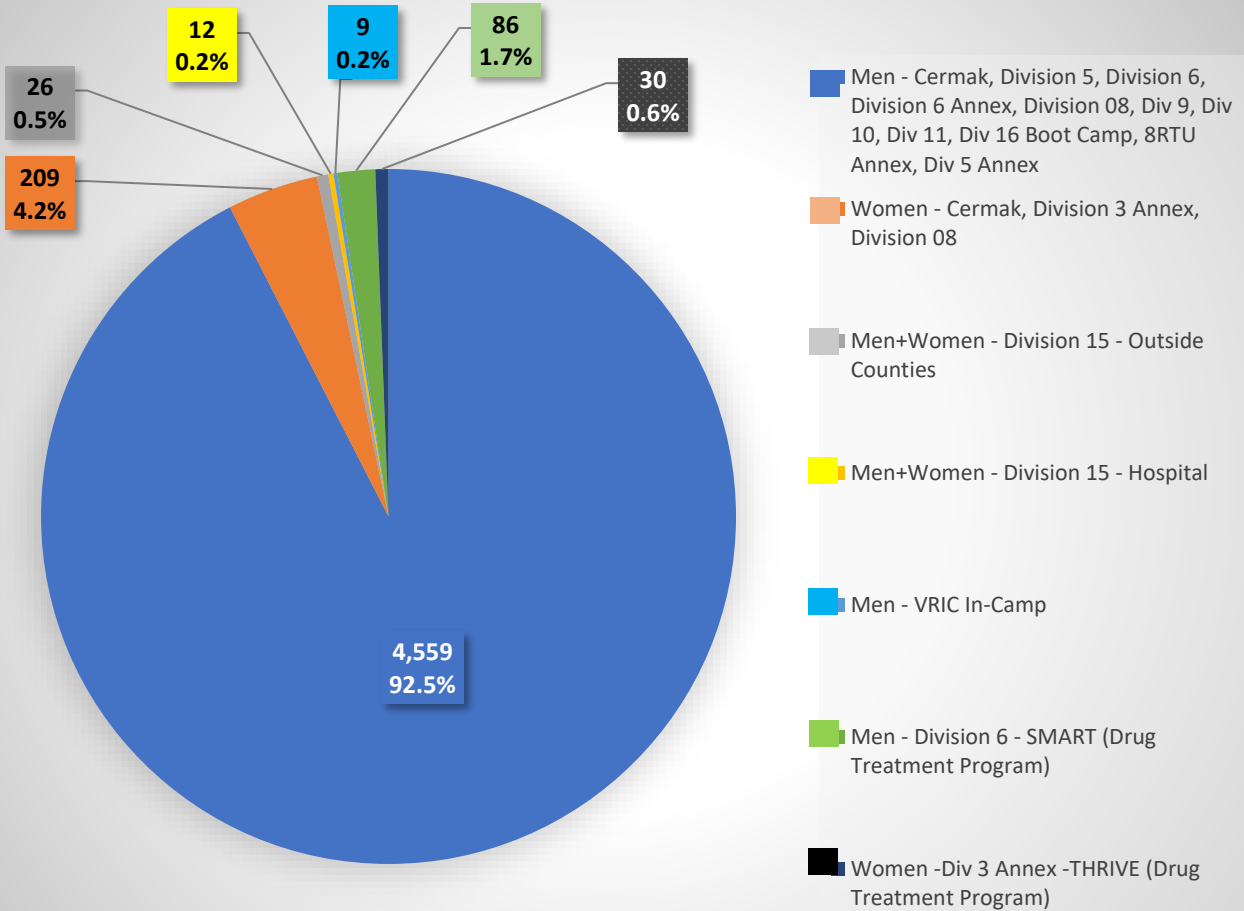

# Sheriff's Daily Report

## 7/13/2024

Under the Custody of the Sheriff	
Total Male and Female	6,433
Jail Population	4,931
Community Corrections	1,502

### Jail Population - Behind the Walls