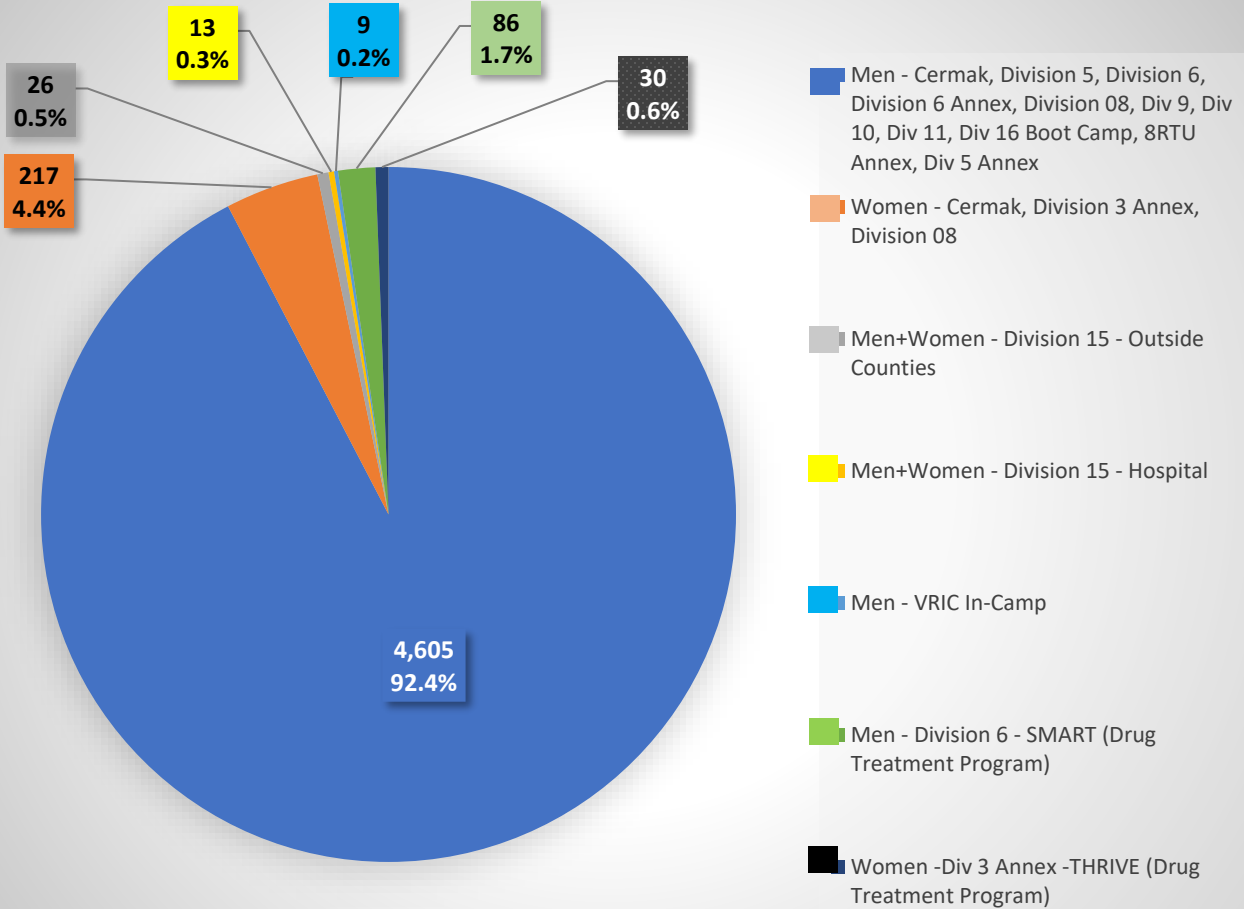

# Sheriff's Daily Report

## 7/14/2024

Under the Custody of the Sheriff	
Total Male and Female	6,488
Jail Population	4,986
Community Corrections	1,502

### Jail Population - Behind the Walls

## CCSO Population Demographics