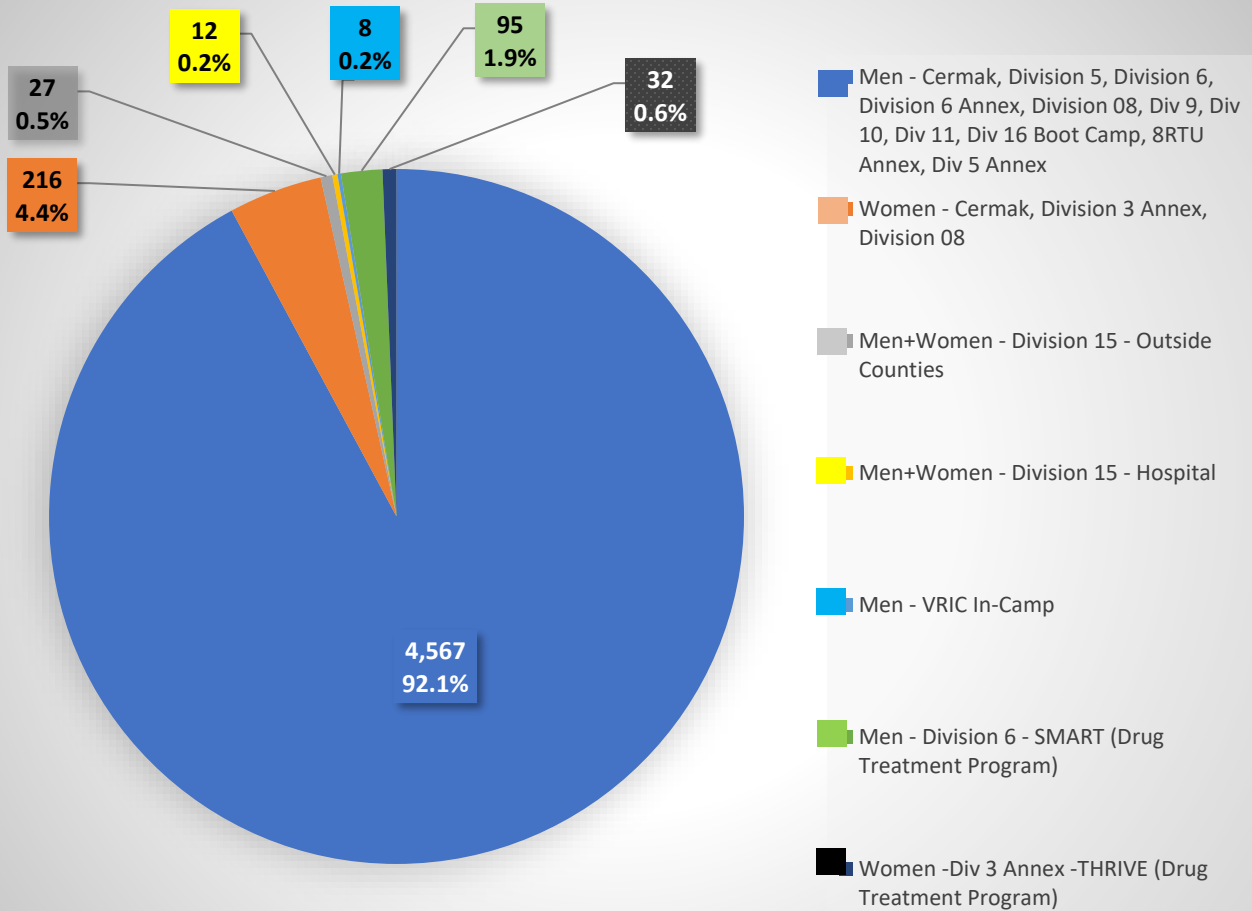

Sheriff's Daily Report

7/16/2024

Under the Custody of the Sheriff	
Total Male and Female	6,470
Jail Population	4,957
Community Corrections	1,513

Jail Population - Behind the Walls

Sheriff's Daily Report

7/16/2024

CCSO Population Demographics

In Confinement

Gender ID Distribution

Race Distribution

Age Distribution

Community Corrections

Gender ID Distribution

Race Distribution

Age Distribution