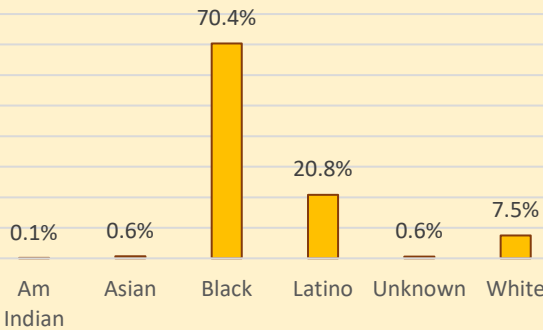

Sheriff's Daily Report

7/16/2024

Under the Custody of the Sheriff	
Total Male and Female	6,470
Jail Population	4,957
Community Corrections	1,513

Jail Population - Behind the Walls

Sheriff's Daily Report

7/16/2024

CCSO Population Demographics

In Confinement

Gender ID Distribution

Race Distribution

Age Distribution

Community Corrections

Gender ID Distribution

Race Distribution

Age Distribution