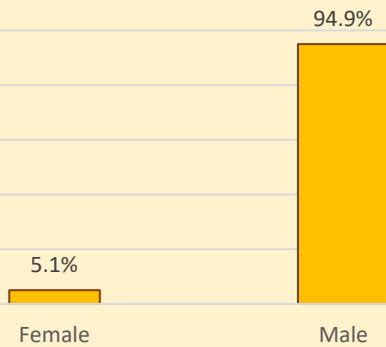

Sheriff's Daily Report

7/16/2024

Under the Custody of the Sheriff	
Total Male and Female	6,470
Jail Population	4,957
Community Corrections	1,513

Jail Population - Behind the Walls

Sheriff's Daily Report

7/16/2024

CCSO Population Demographics

In Confinement

Gender ID Distribution

Race Distribution

Age Distribution

Community Corrections

Gender ID Distribution

Race Distribution

Age Distribution