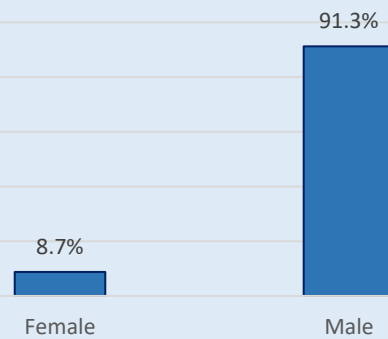

Sheriff's Daily Report

7/16/2024

Under the Custody of the Sheriff	
Total Male and Female	6,470
Jail Population	4,957
Community Corrections	1,513

Jail Population - Behind the Walls

Sheriff's Daily Report

7/16/2024

CCSO Population Demographics

In Confinement

Gender ID Distribution

Race Distribution

Age Distribution

Community Corrections

Gender ID Distribution

Race Distribution

Age Distribution