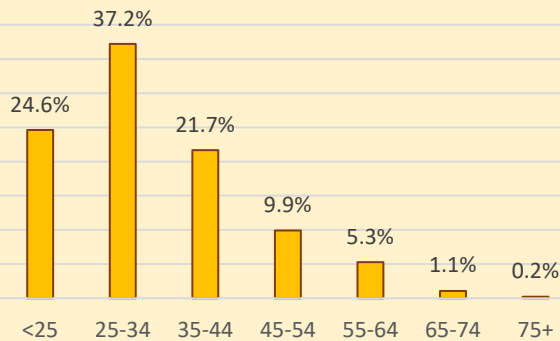

Sheriff's Daily Report

7/16/2024

Under the Custody of the Sheriff	
Total Male and Female	6,470
Jail Population	4,957
Community Corrections	1,513

Jail Population - Behind the Walls

Sheriff's Daily Report

7/16/2024

CCSO Population Demographics

In Confinement

Gender ID Distribution

Race Distribution

Age Distribution

Community Corrections

Gender ID Distribution

Race Distribution

Age Distribution