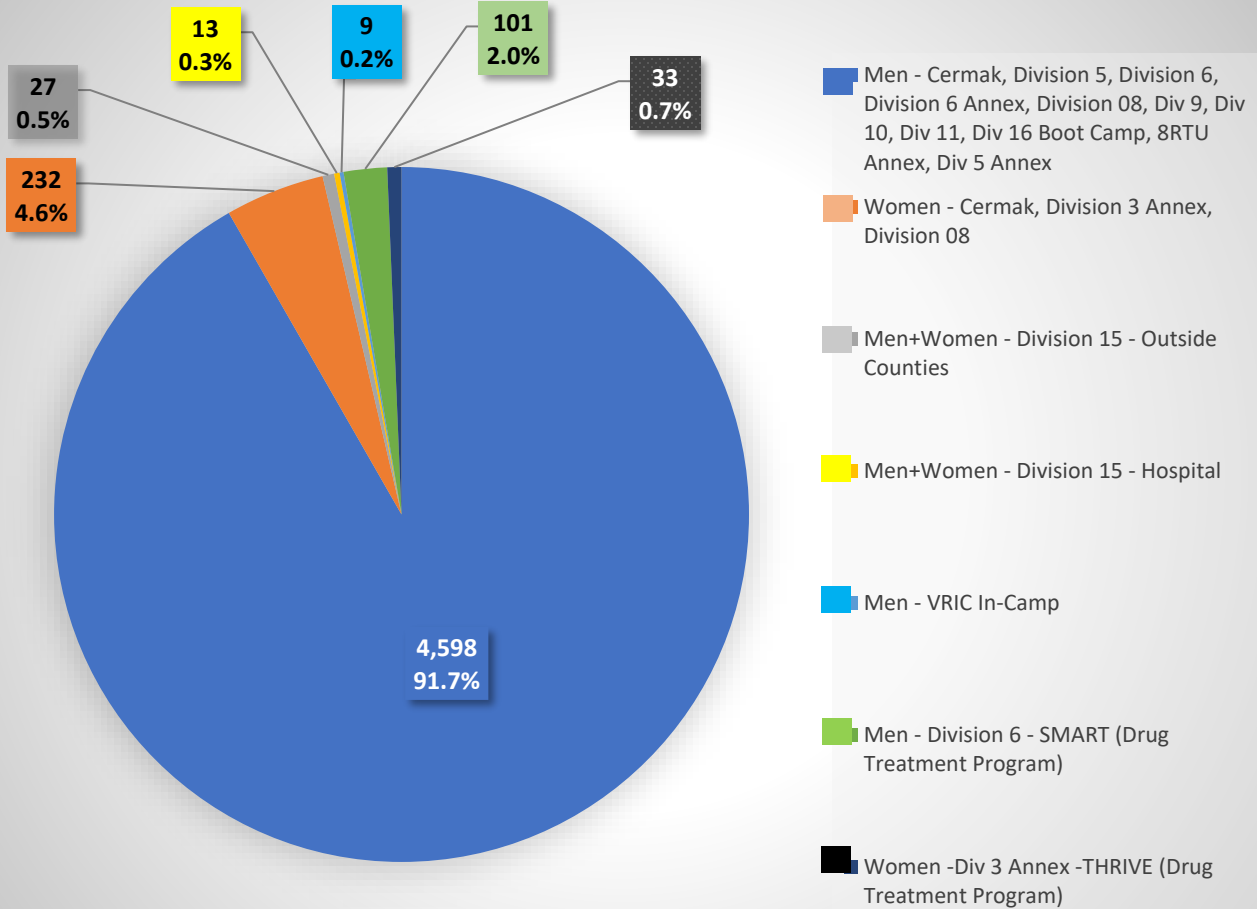

# Sheriff's Daily Report

## 7/21/2024

Under the Custody of the Sheriff	
Total Male and Female	6,523
Jail Population	5,013
Community Corrections	1,510

### Jail Population - Behind the Walls

### In Confinement

Gender ID Distribution

Race Distribution

Age Distribution