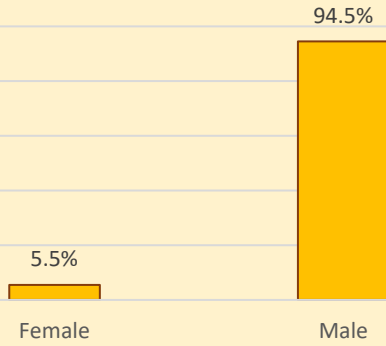

CCSO Population Demographics

In Confinement

Gender ID Distribution