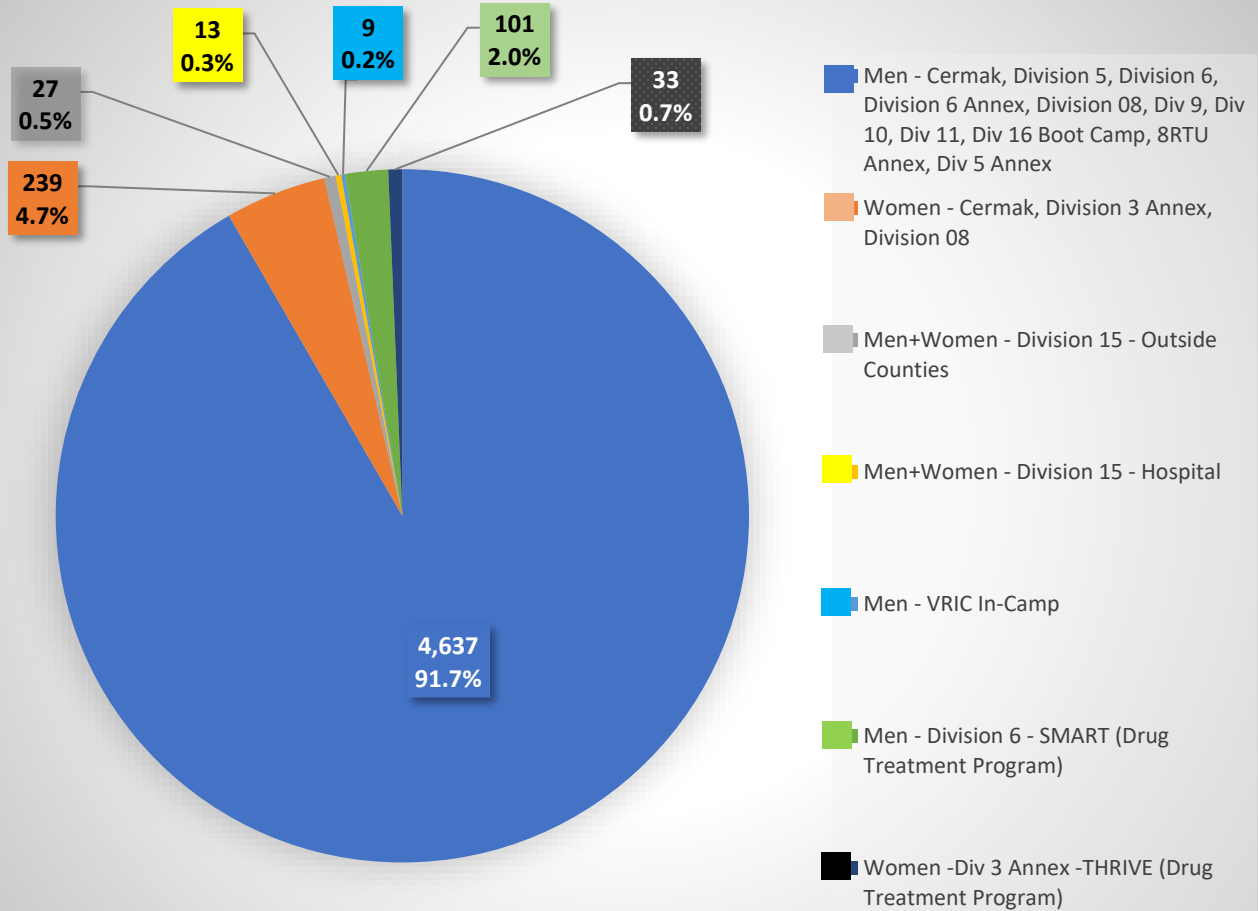

# Sheriff's Daily Report

7/22/2024

Under the Custody of the Sheriff	
Total Male and Female	6,572
Jail Population	5,059
Community Corrections	1,513

## Jail Population - Behind the Walls

# Sheriff's Daily Report

7/22/2024

## CCSO Population Demographics