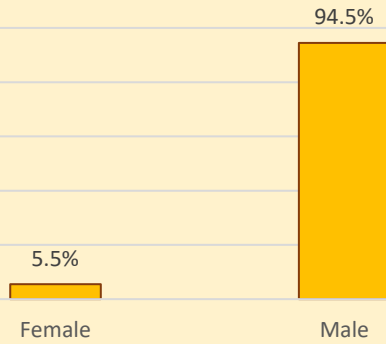

Sheriff's Daily Report

7/23/2024

Under the Custody of the Sheriff	
Total Male and Female	6,482
Jail Population	4,964
Community Corrections	1,518

Jail Population - Behind the Walls

Sheriff's Daily Report

7/23/2024

CCSO Population Demographics

In Confinement

Gender ID Distribution

Race Distribution

Age Distribution

Community Corrections

Gender ID Distribution

Race Distribution

Age Distribution