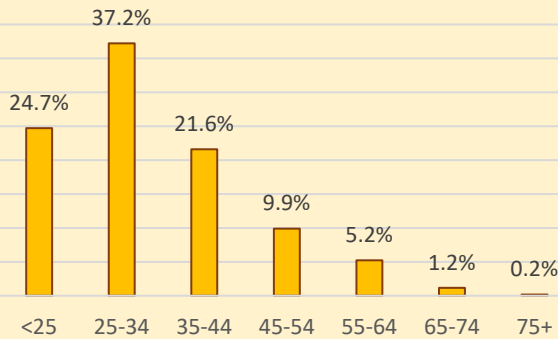

Sheriff's Daily Report

7/23/2024

Under the Custody of the Sheriff	
Total Male and Female	6,482
Jail Population	4,964
Community Corrections	1,518

Jail Population - Behind the Walls

Sheriff's Daily Report

7/23/2024

CCSO Population Demographics

In Confinement

Gender ID Distribution

Race Distribution

Age Distribution

Community Corrections

Gender ID Distribution

Race Distribution

Age Distribution