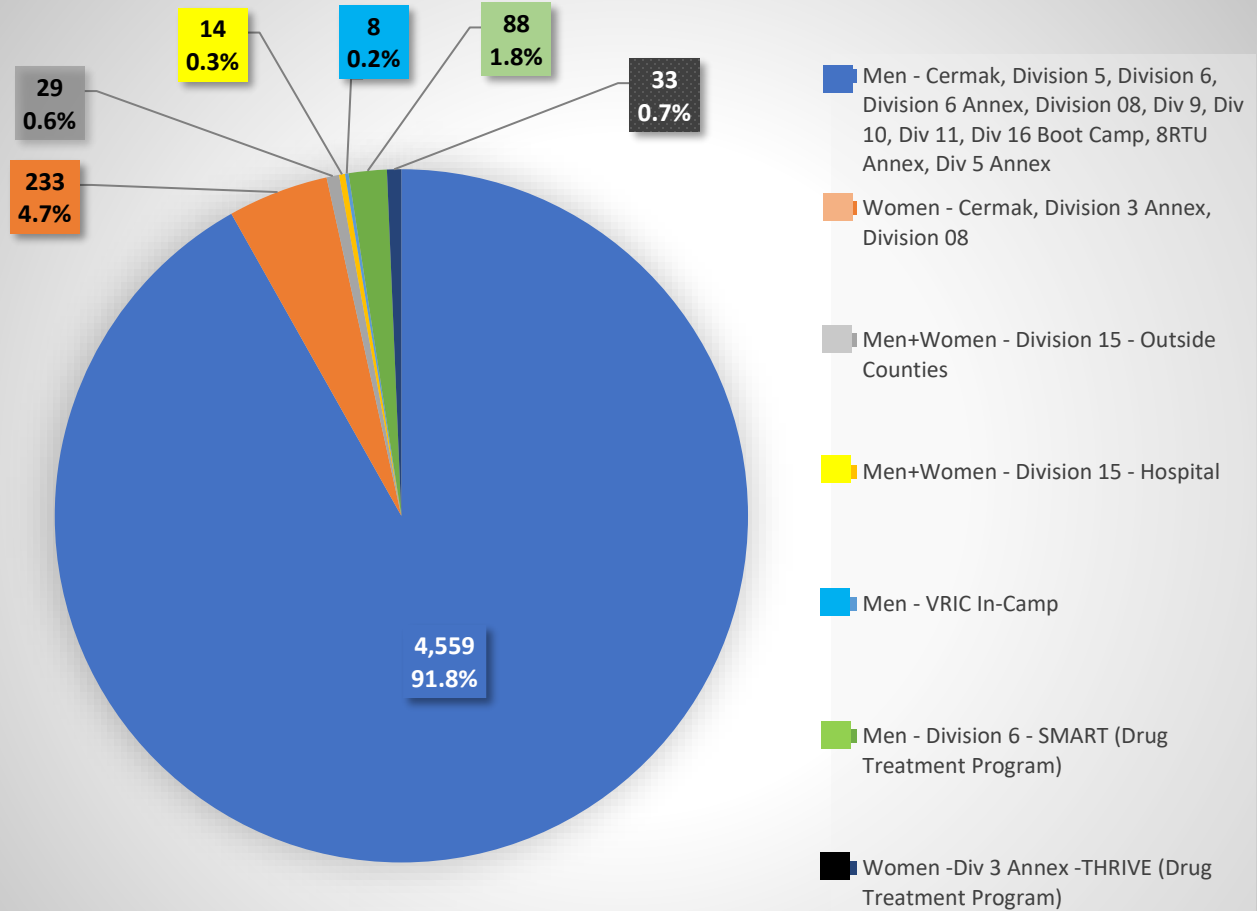

Sheriff's Daily Report

7/23/2024

Under the Custody of the Sheriff	
Total Male and Female	6,482
Jail Population	4,964
Community Corrections	1,518

Jail Population - Behind the Walls

Sheriff's Daily Report

7/23/2024

CCSO Population Demographics

In Confinement

Gender ID Distribution

Race Distribution

Age Distribution

Community Corrections

Gender ID Distribution

Race Distribution

Age Distribution