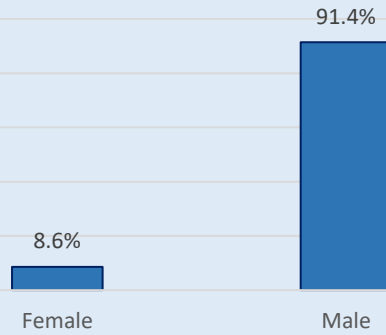

Sheriff's Daily Report

7/23/2024

Under the Custody of the Sheriff	
Total Male and Female	6,482
Jail Population	4,964
Community Corrections	1,518

Jail Population - Behind the Walls

Sheriff's Daily Report

7/23/2024

CCSO Population Demographics

In Confinement

Gender ID Distribution

Race Distribution

Age Distribution

Community Corrections

Gender ID Distribution

Race Distribution

Age Distribution