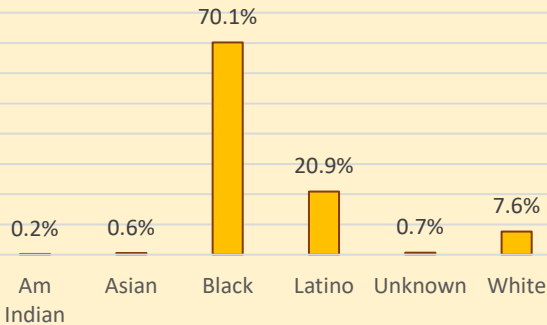

Sheriff's Daily Report

7/23/2024

Under the Custody of the Sheriff	
Total Male and Female	6,482
Jail Population	4,964
Community Corrections	1,518

Jail Population - Behind the Walls

Sheriff's Daily Report

7/23/2024

CCSO Population Demographics

In Confinement

Gender ID Distribution

Race Distribution

Age Distribution

Community Corrections

Gender ID Distribution

Race Distribution

Age Distribution