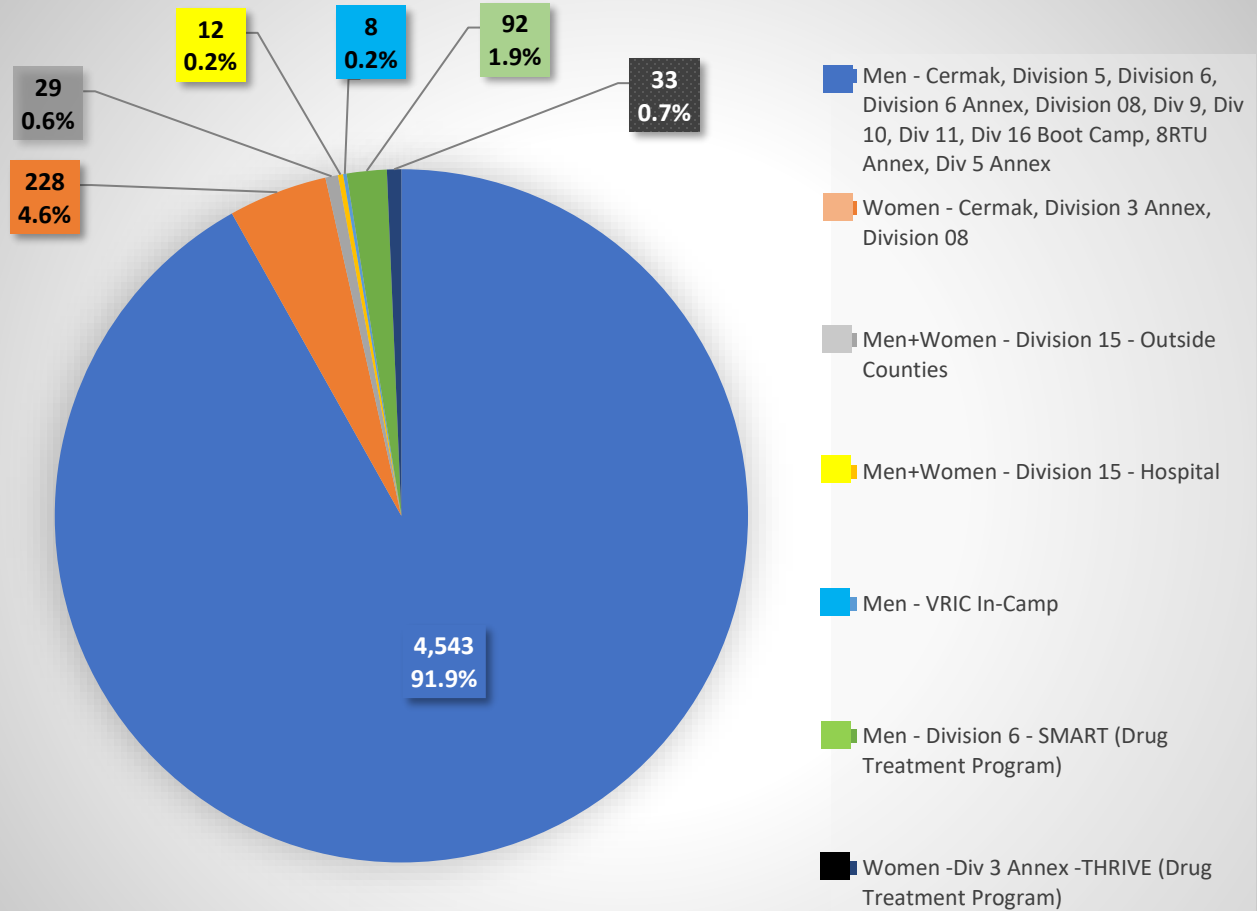

Sheriff's Daily Report

7/24/2024

Under the Custody of the Sheriff	
Total Male and Female	6,459
Jail Population	4,945
Community Corrections	1,514

Jail Population - Behind the Walls

Sheriff's Daily Report

7/24/2024

CCSO Population Demographics