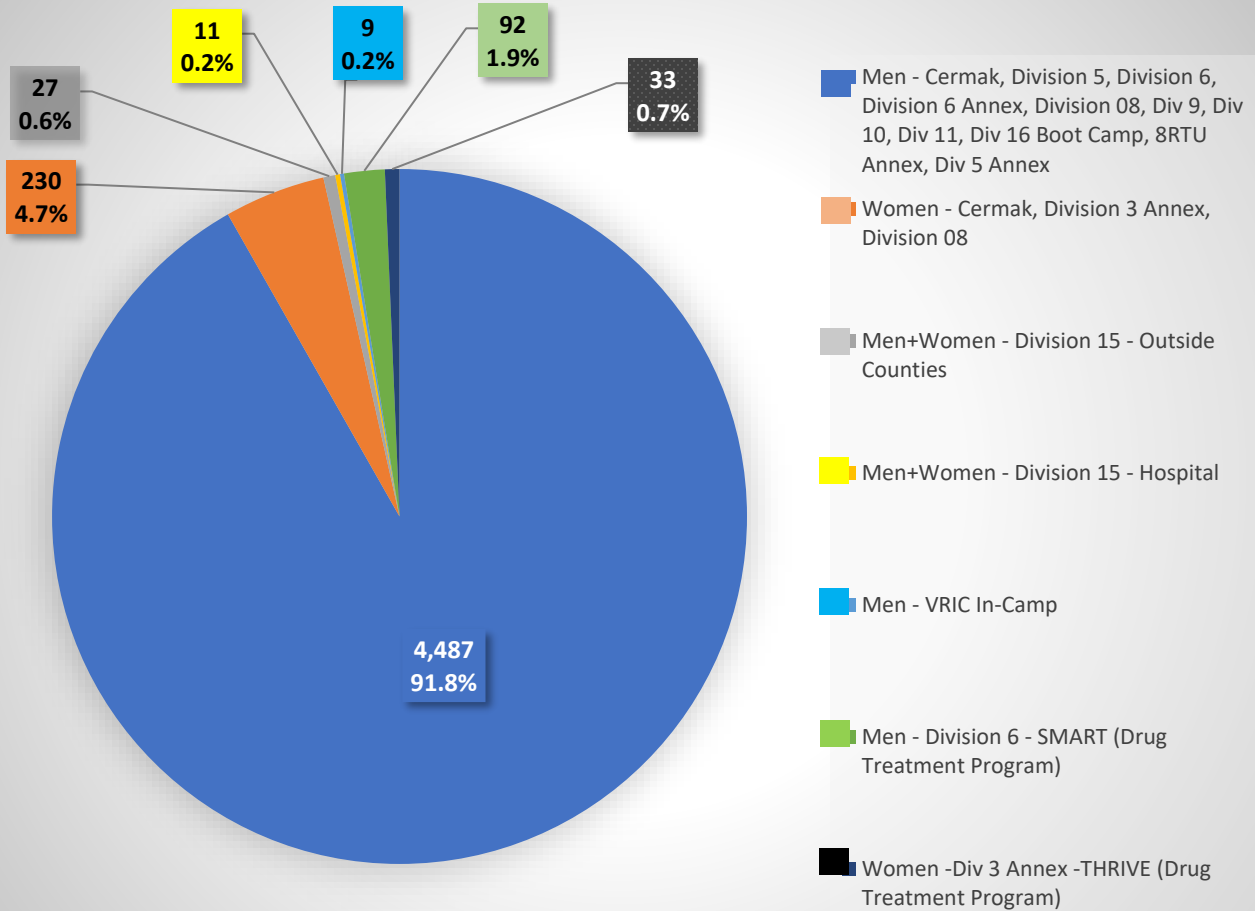

Sheriff's Daily Report

7/25/2024

Under the Custody of the Sheriff	
Total Male and Female	6,391
Jail Population	4,889
Community Corrections	1,502

Jail Population - Behind the Walls

Sheriff's Daily Report

7/25/2024

CCSO Population Demographics

In Confinement

Community Corrections