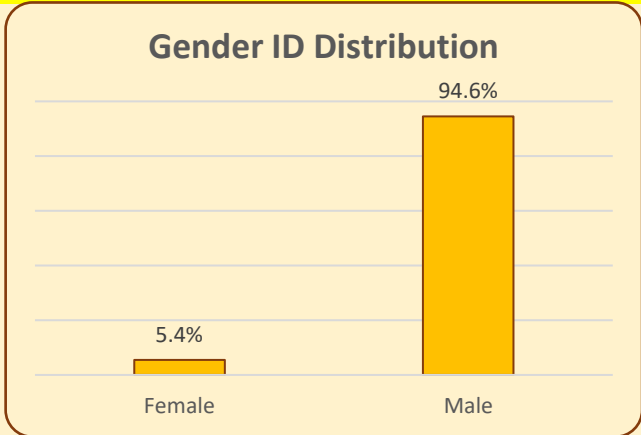

Sheriff's Daily Report

7/25/2024

CCSO Population Demographics

In Confinement