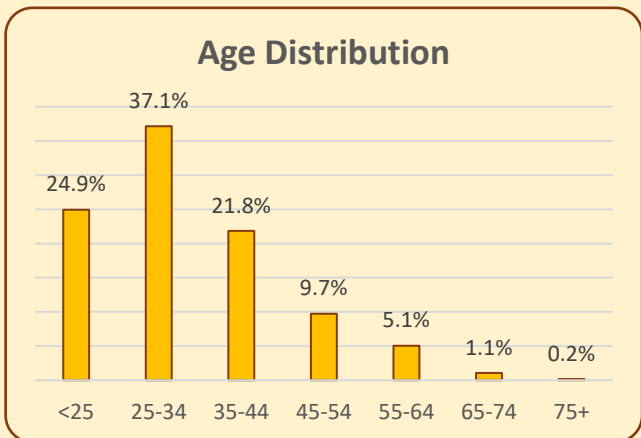

Sheriff's Daily Report

7/25/2024

CCSO Population Demographics

In Confinement