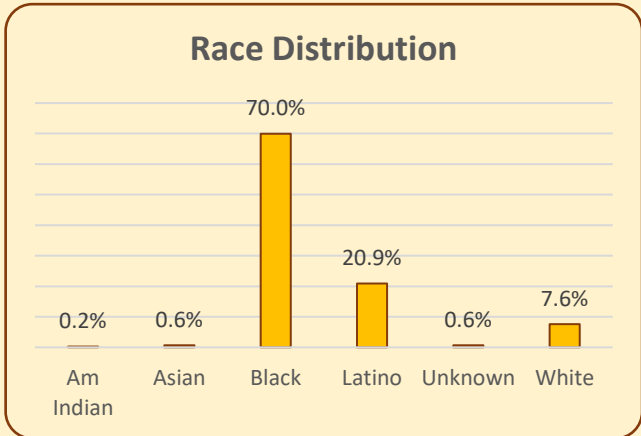

Sheriff's Daily Report

7/25/2024

CCSO Population Demographics

In Confinement