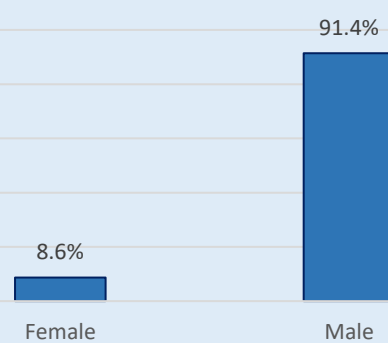

Sheriff's Daily Report

7/26/2024

Under the Custody of the Sheriff	
Total Male and Female	6,405
Jail Population	4,900
Community Corrections	1,505

Jail Population - Behind the Walls

Sheriff's Daily Report

7/26/2024

CCSO Population Demographics

In Confinement

Gender ID Distribution

Race Distribution

Age Distribution

Community Corrections

Gender ID Distribution

Race Distribution

Age Distribution