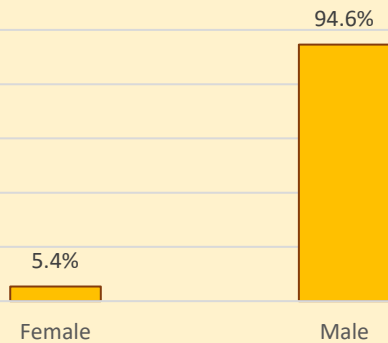

Sheriff's Daily Report

7/26/2024

Under the Custody of the Sheriff	
Total Male and Female	6,405
Jail Population	4,900
Community Corrections	1,505

Jail Population - Behind the Walls

Sheriff's Daily Report

7/26/2024

CCSO Population Demographics

In Confinement

Gender ID Distribution

Race Distribution

Age Distribution

Community Corrections

Gender ID Distribution

Race Distribution

Age Distribution