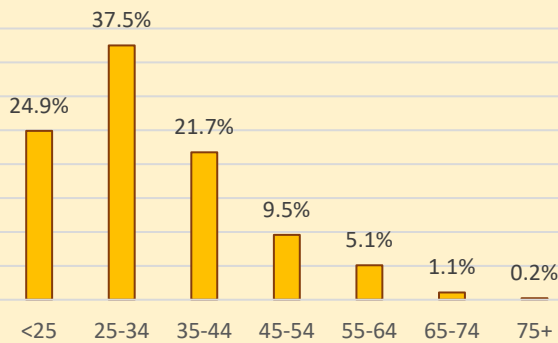

Sheriff's Daily Report

7/26/2024

Under the Custody of the Sheriff	
Total Male and Female	6,405
Jail Population	4,900
Community Corrections	1,505

Jail Population - Behind the Walls

Sheriff's Daily Report

7/26/2024

CCSO Population Demographics

In Confinement

Gender ID Distribution

Race Distribution

Age Distribution

Community Corrections

Gender ID Distribution

Race Distribution

Age Distribution