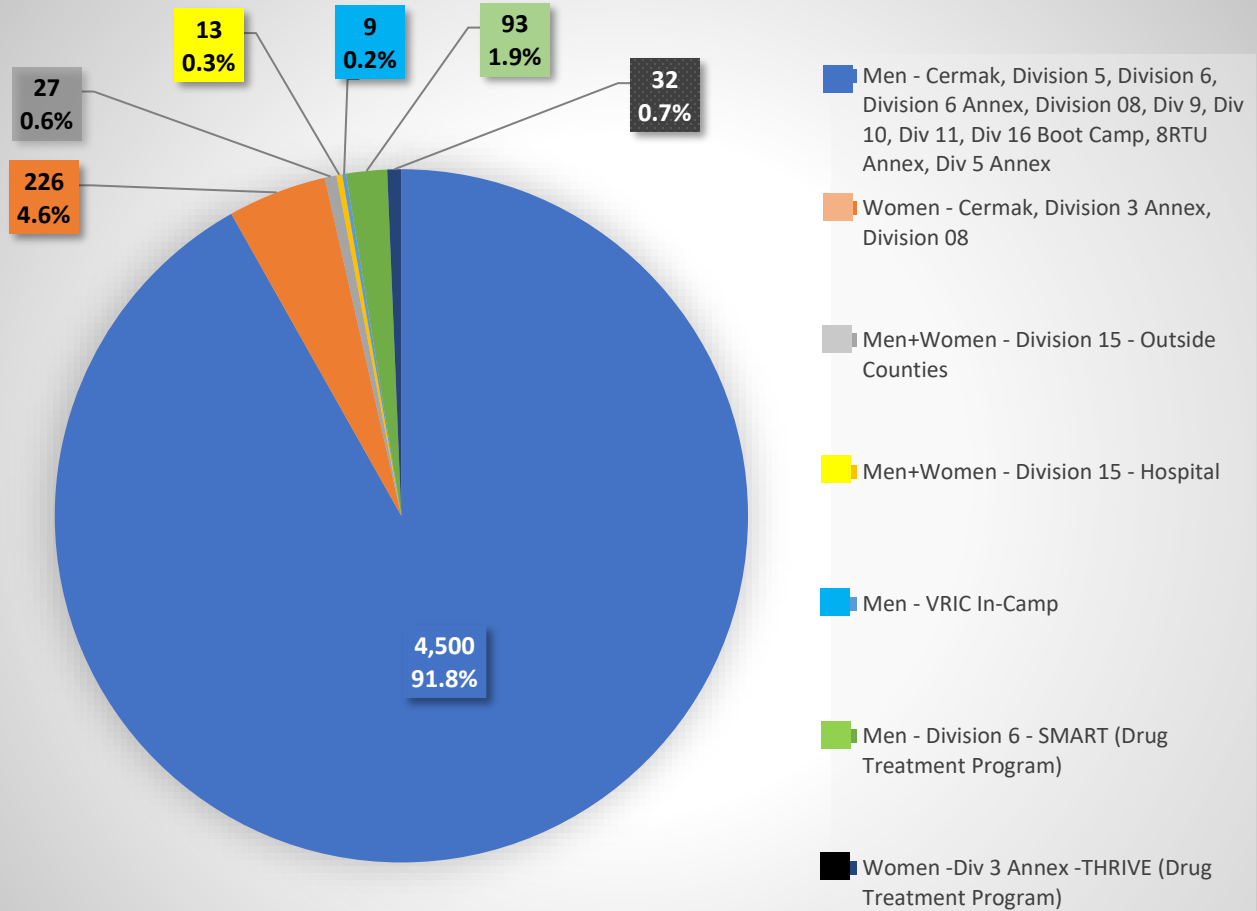

Sheriff's Daily Report

7/26/2024

Under the Custody of the Sheriff	
Total Male and Female	6,405
Jail Population	4,900
Community Corrections	1,505

Jail Population - Behind the Walls

Sheriff's Daily Report

7/26/2024

CCSO Population Demographics

In Confinement

Gender ID Distribution

Race Distribution

Age Distribution

Community Corrections

Gender ID Distribution

Race Distribution

Age Distribution