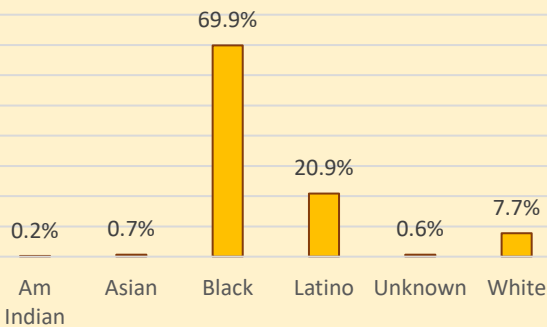

Sheriff's Daily Report

7/26/2024

Under the Custody of the Sheriff	
Total Male and Female	6,405
Jail Population	4,900
Community Corrections	1,505

Jail Population - Behind the Walls

Sheriff's Daily Report

7/26/2024

CCSO Population Demographics

In Confinement

Gender ID Distribution

Race Distribution

Age Distribution

Community Corrections

Gender ID Distribution

Race Distribution

Age Distribution