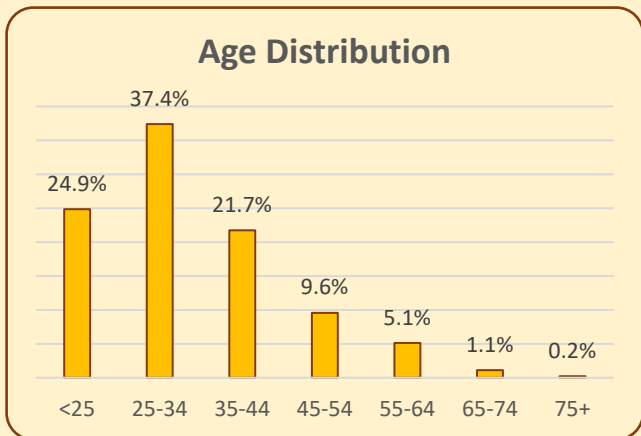

Sheriff's Daily Report

7/29/2024

CCSO Population Demographics

In Confinement