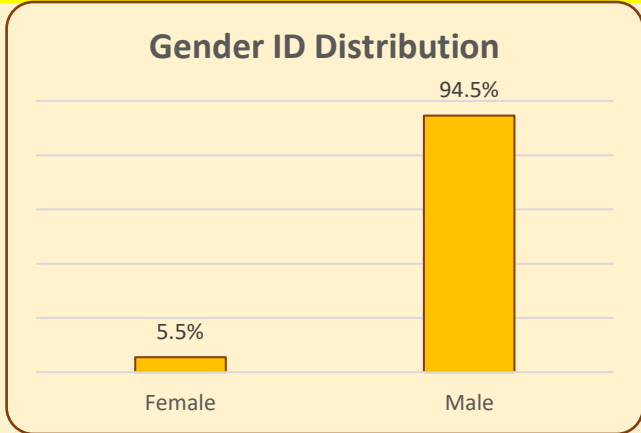

Sheriff's Daily Report

7/29/2024

CCSO Population Demographics

In Confinement