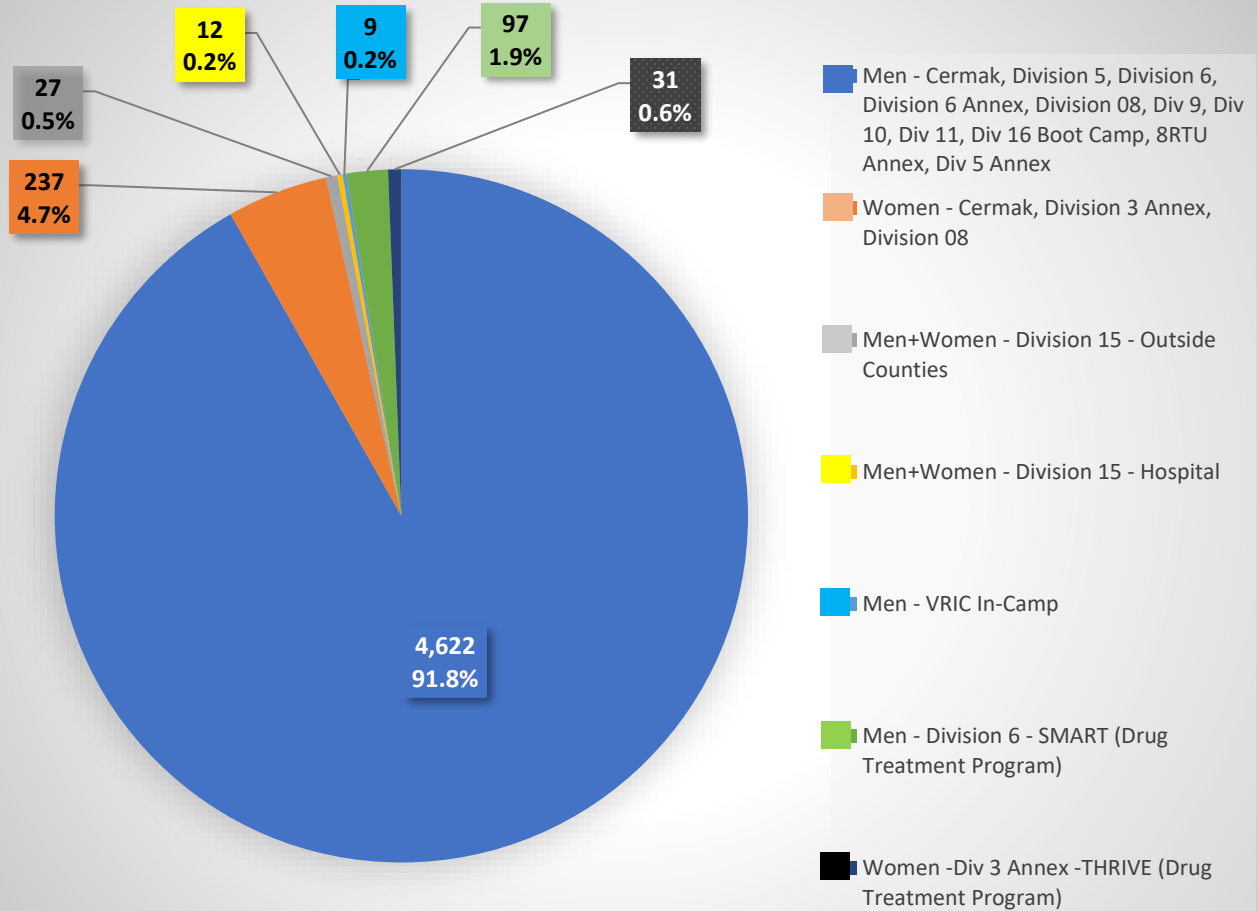

Sheriff's Daily Report

7/29/2024

Under the Custody of the Sheriff	
Total Male and Female	6,534
Jail Population	5,035
Community Corrections	1,499

Jail Population - Behind the Walls

Sheriff's Daily Report

7/29/2024

CCSO Population Demographics

In Confinement

Community Corrections