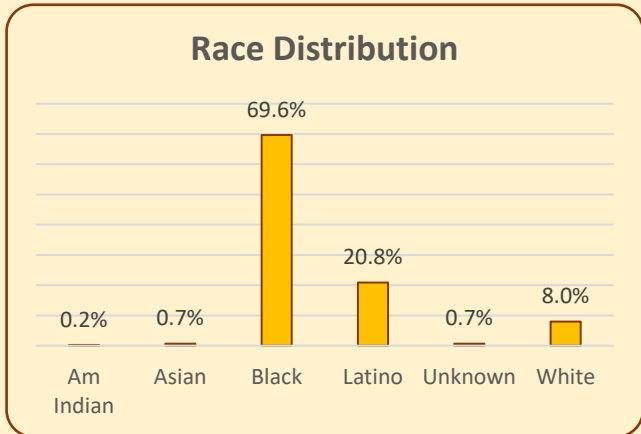

Sheriff's Daily Report

7/29/2024

CCSO Population Demographics

In Confinement