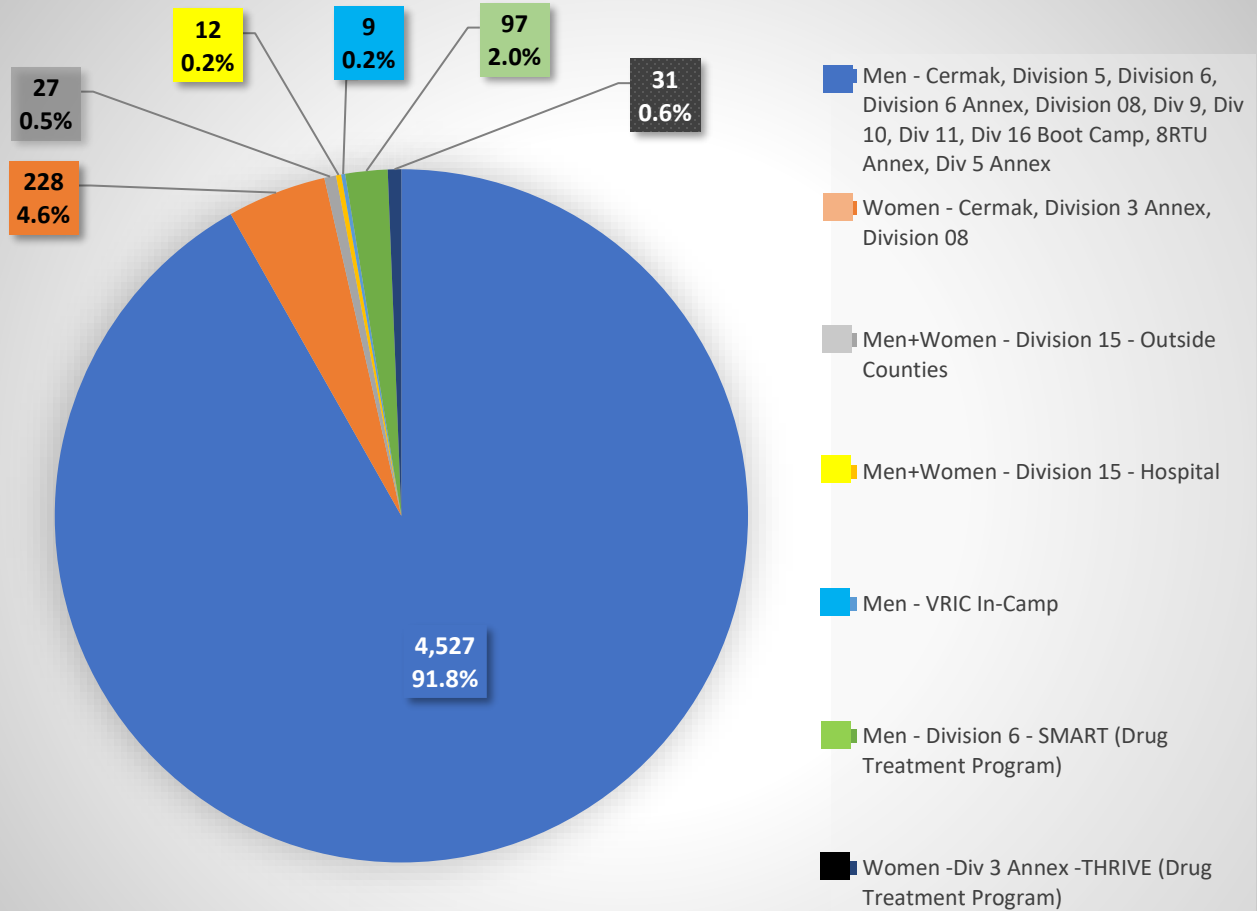

# Sheriff's Daily Report

7/30/2024

Under the Custody of the Sheriff	
Total Male and Female	6,434
Jail Population	4,931
Community Corrections	1,503

## Jail Population - Behind the Walls

## CCSO Population Demographics