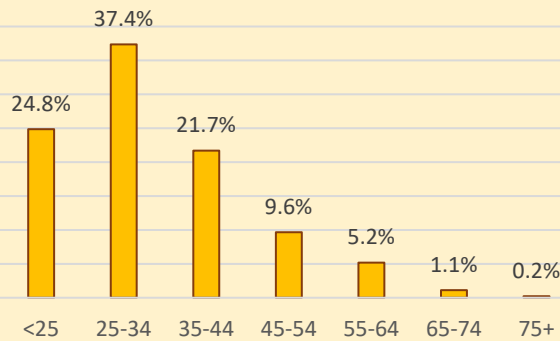

Sheriff's Daily Report

7/31/2024

Under the Custody of the Sheriff	
Total Male and Female	6,433
Jail Population	4,940
Community Corrections	1,493

Jail Population - Behind the Walls

Sheriff's Daily Report

7/31/2024

CCSO Population Demographics

In Confinement

Gender ID Distribution

Race Distribution

Age Distribution

Community Corrections

Gender ID Distribution

Race Distribution

Age Distribution