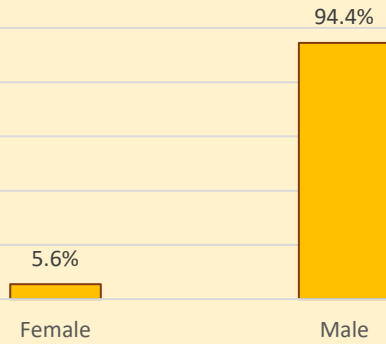

Sheriff's Daily Report

7/31/2024

Under the Custody of the Sheriff	
Total Male and Female	6,433
Jail Population	4,940
Community Corrections	1,493

Jail Population - Behind the Walls

Sheriff's Daily Report

7/31/2024

CCSO Population Demographics

In Confinement

Gender ID Distribution

Race Distribution

Age Distribution

Community Corrections

Gender ID Distribution

Race Distribution

Age Distribution