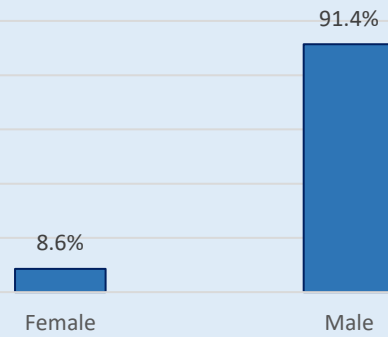

Sheriff's Daily Report

7/31/2024

Under the Custody of the Sheriff	
Total Male and Female	6,433
Jail Population	4,940
Community Corrections	1,493

Jail Population - Behind the Walls

Sheriff's Daily Report

7/31/2024

CCSO Population Demographics

In Confinement

Gender ID Distribution

Race Distribution

Age Distribution

Community Corrections

Gender ID Distribution

Race Distribution

Age Distribution