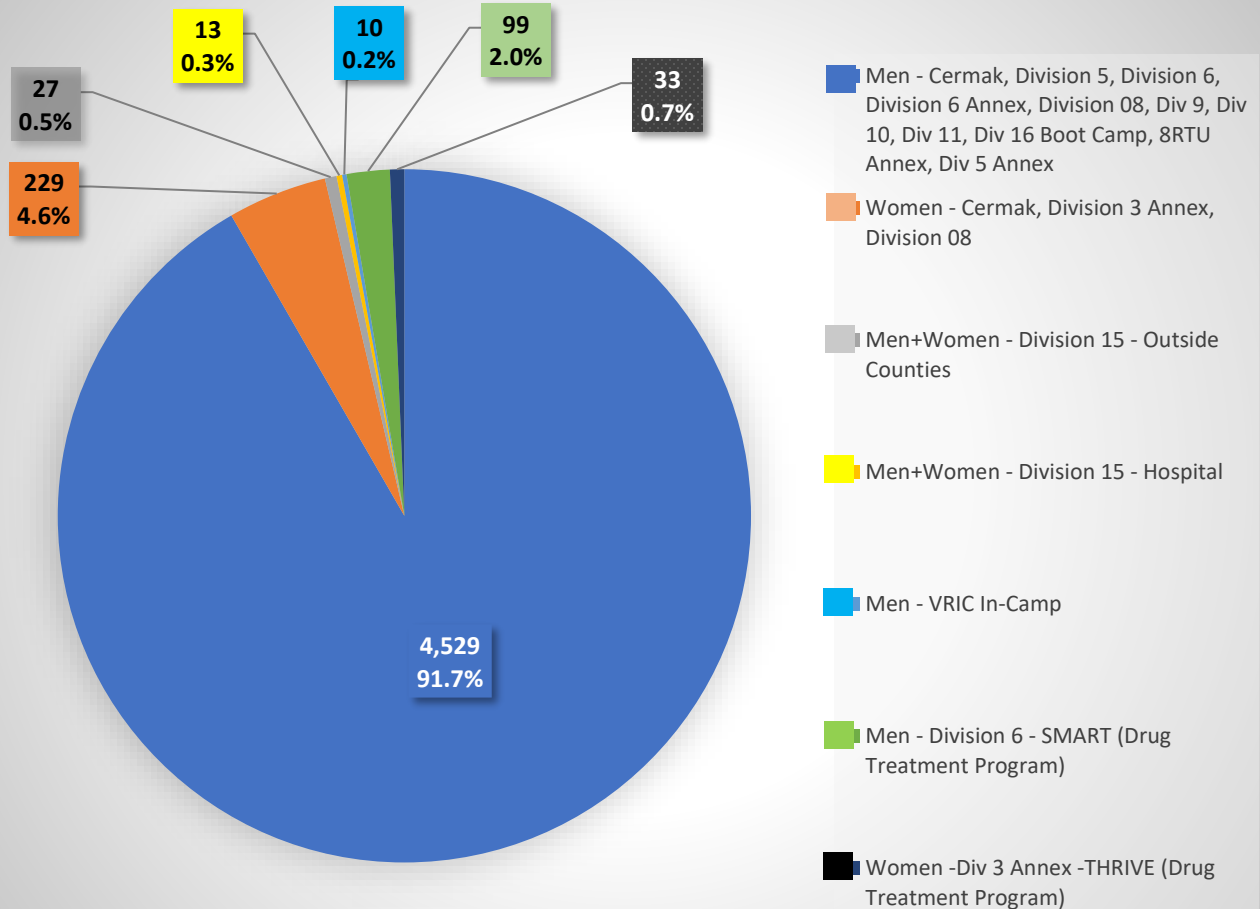

Sheriff's Daily Report

7/31/2024

Under the Custody of the Sheriff	
Total Male and Female	6,433
Jail Population	4,940
Community Corrections	1,493

Jail Population - Behind the Walls

Sheriff's Daily Report

7/31/2024

CCSO Population Demographics

In Confinement

Gender ID Distribution

Race Distribution

Age Distribution

Community Corrections

Gender ID Distribution

Race Distribution

Age Distribution