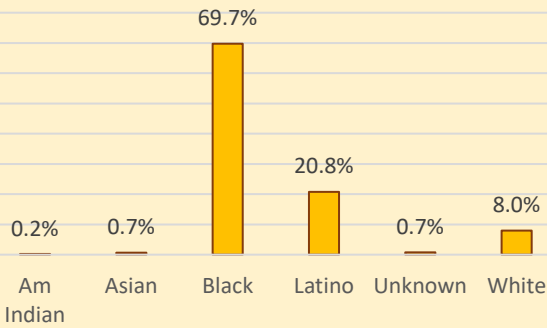

Sheriff's Daily Report

7/31/2024

Under the Custody of the Sheriff	
Total Male and Female	6,433
Jail Population	4,940
Community Corrections	1,493

Jail Population - Behind the Walls

Sheriff's Daily Report

7/31/2024

CCSO Population Demographics

In Confinement

Gender ID Distribution

Race Distribution

Age Distribution

Community Corrections

Gender ID Distribution

Race Distribution

Age Distribution