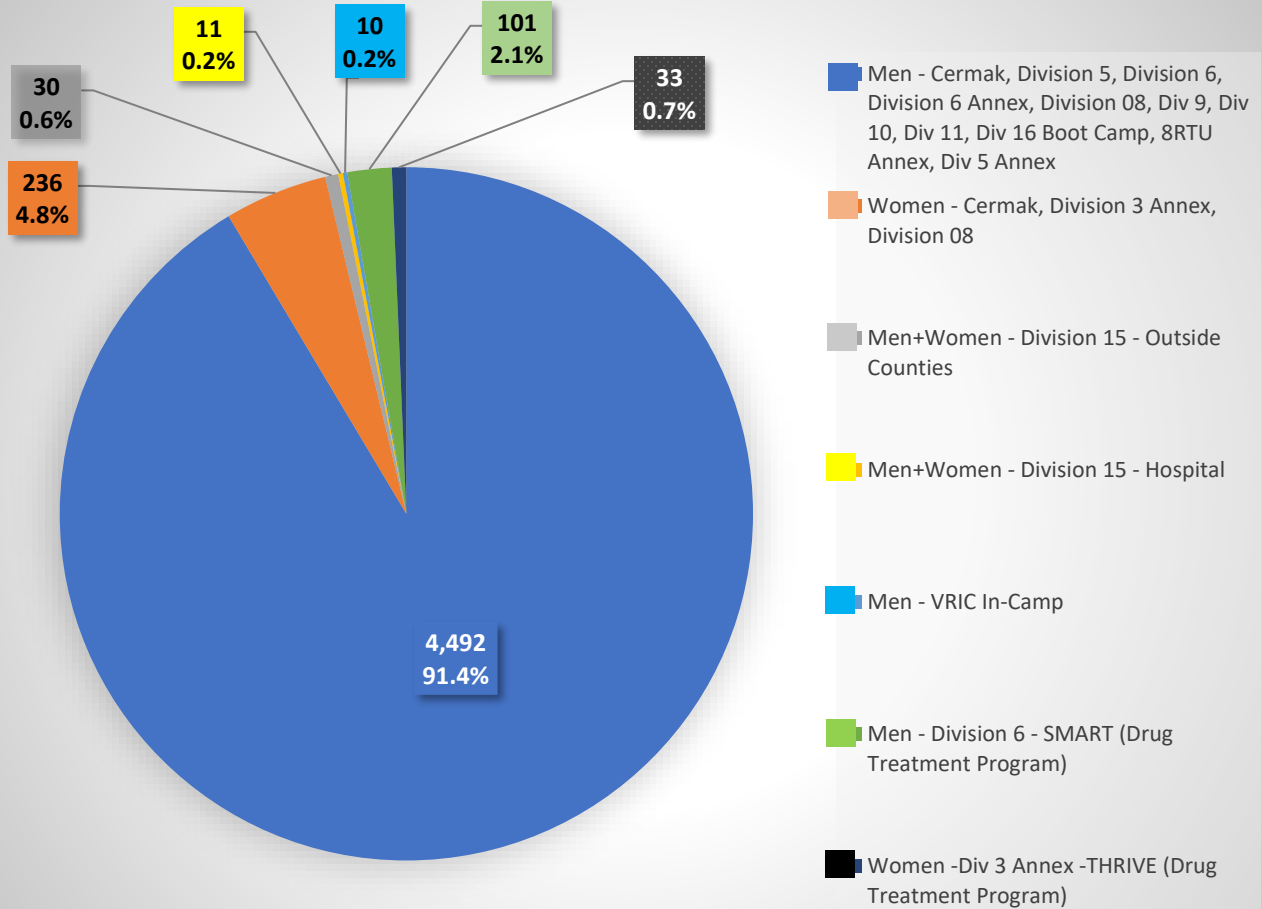

# Sheriff's Daily Report

8/2/2024

Under the Custody of the Sheriff	
Total Male and Female	6,398
Jail Population	4,913
Community Corrections	1,485

## Jail Population - Behind the Walls

## CCSO Population Demographics