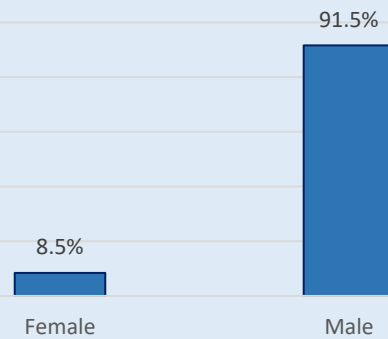

Sheriff's Daily Report

8/3/2024

Under the Custody of the Sheriff	
Total Male and Female	6,381
Jail Population	4,901
Community Corrections	1,480

Jail Population - Behind the Walls

Sheriff's Daily Report

8/3/2024

CCSO Population Demographics

In Confinement

Gender ID Distribution

Race Distribution

Age Distribution

Community Corrections

Gender ID Distribution

Race Distribution

Age Distribution