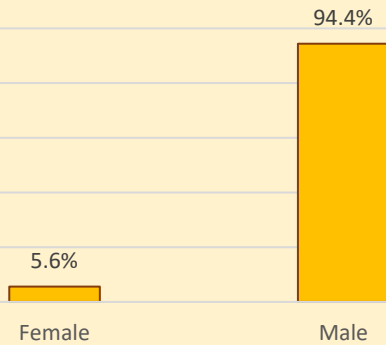

Sheriff's Daily Report

8/3/2024

Under the Custody of the Sheriff	
Total Male and Female	6,381
Jail Population	4,901
Community Corrections	1,480

Jail Population - Behind the Walls

Sheriff's Daily Report

8/3/2024

CCSO Population Demographics

In Confinement

Gender ID Distribution

Race Distribution

Age Distribution

Community Corrections

Gender ID Distribution

Race Distribution

Age Distribution