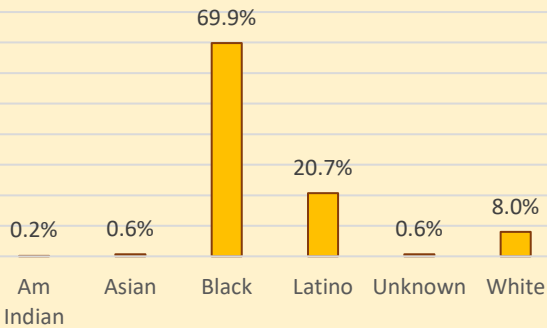

Sheriff's Daily Report

8/3/2024

Under the Custody of the Sheriff	
Total Male and Female	6,381
Jail Population	4,901
Community Corrections	1,480

Jail Population - Behind the Walls

Sheriff's Daily Report

8/3/2024

CCSO Population Demographics

In Confinement

Gender ID Distribution

Race Distribution

Age Distribution

Community Corrections

Gender ID Distribution

Race Distribution

Age Distribution