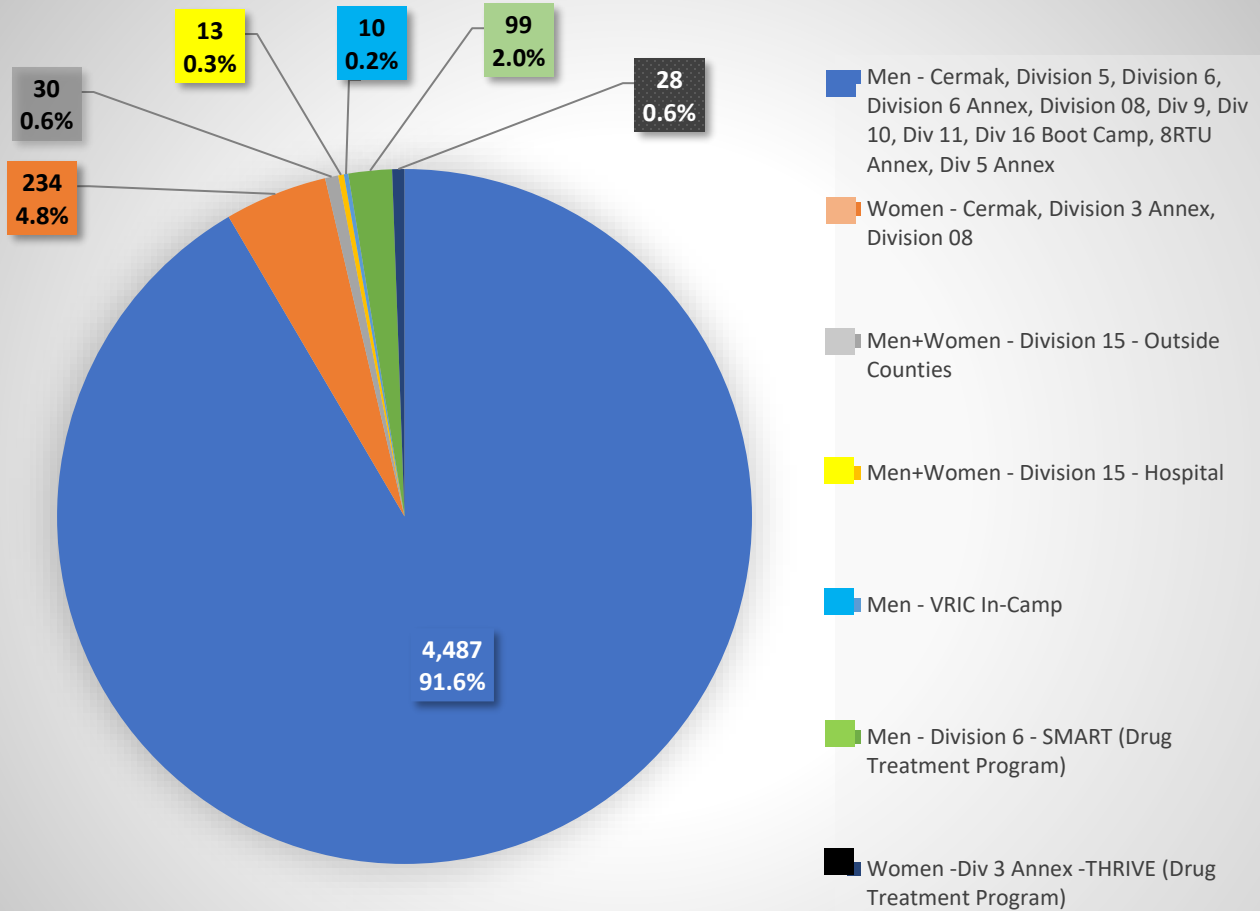

Sheriff's Daily Report

8/3/2024

Under the Custody of the Sheriff	
Total Male and Female	6,381
Jail Population	4,901
Community Corrections	1,480

Jail Population - Behind the Walls

Sheriff's Daily Report

8/3/2024

CCSO Population Demographics

In Confinement

Gender ID Distribution

Race Distribution

Age Distribution

Community Corrections

Gender ID Distribution

Race Distribution

Age Distribution