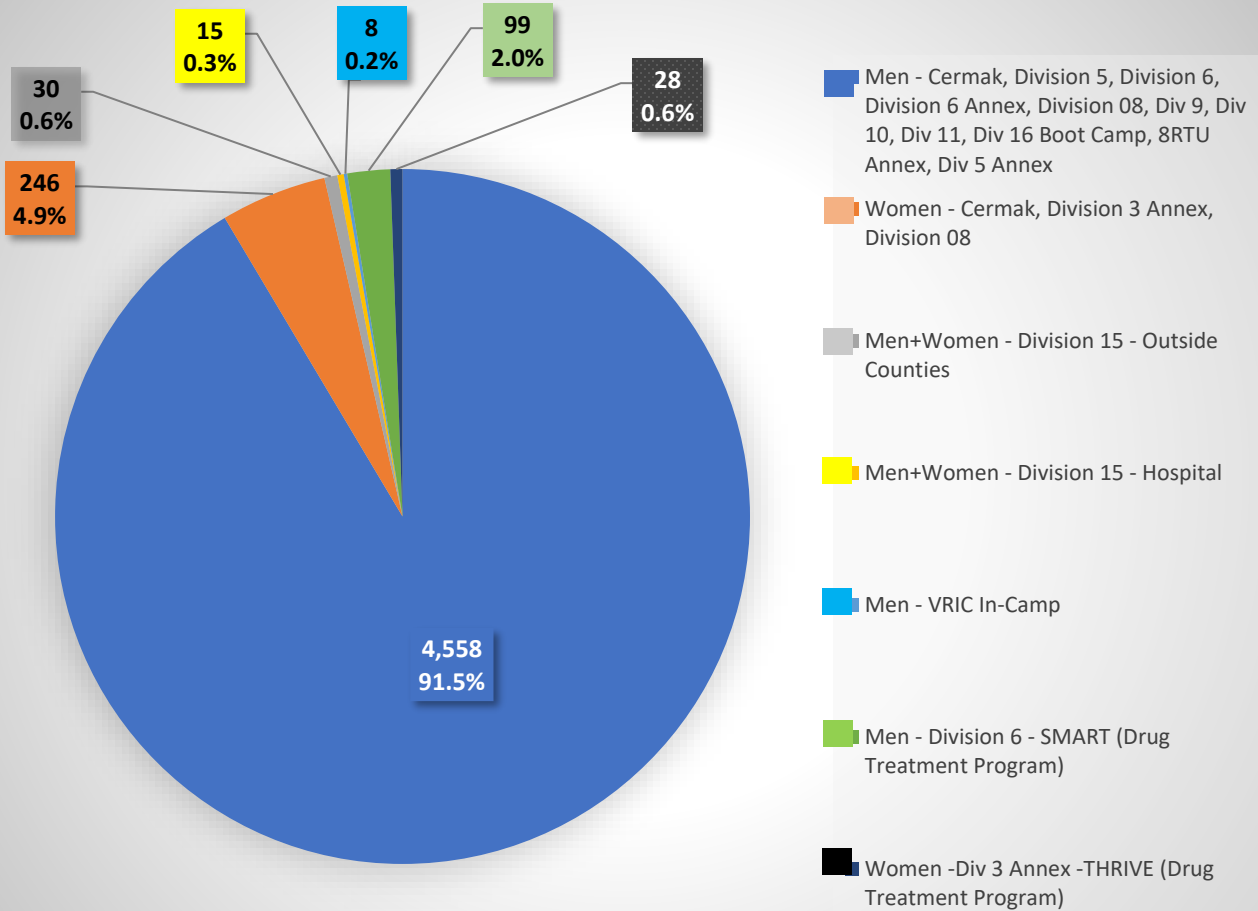

Sheriff's Daily Report

8/4/2024

Under the Custody of the Sheriff	
Total Male and Female	6,466
Jail Population	4,984
Community Corrections	1,482

Jail Population - Behind the Walls

Sheriff's Daily Report

8/4/2024

CCSO Population Demographics