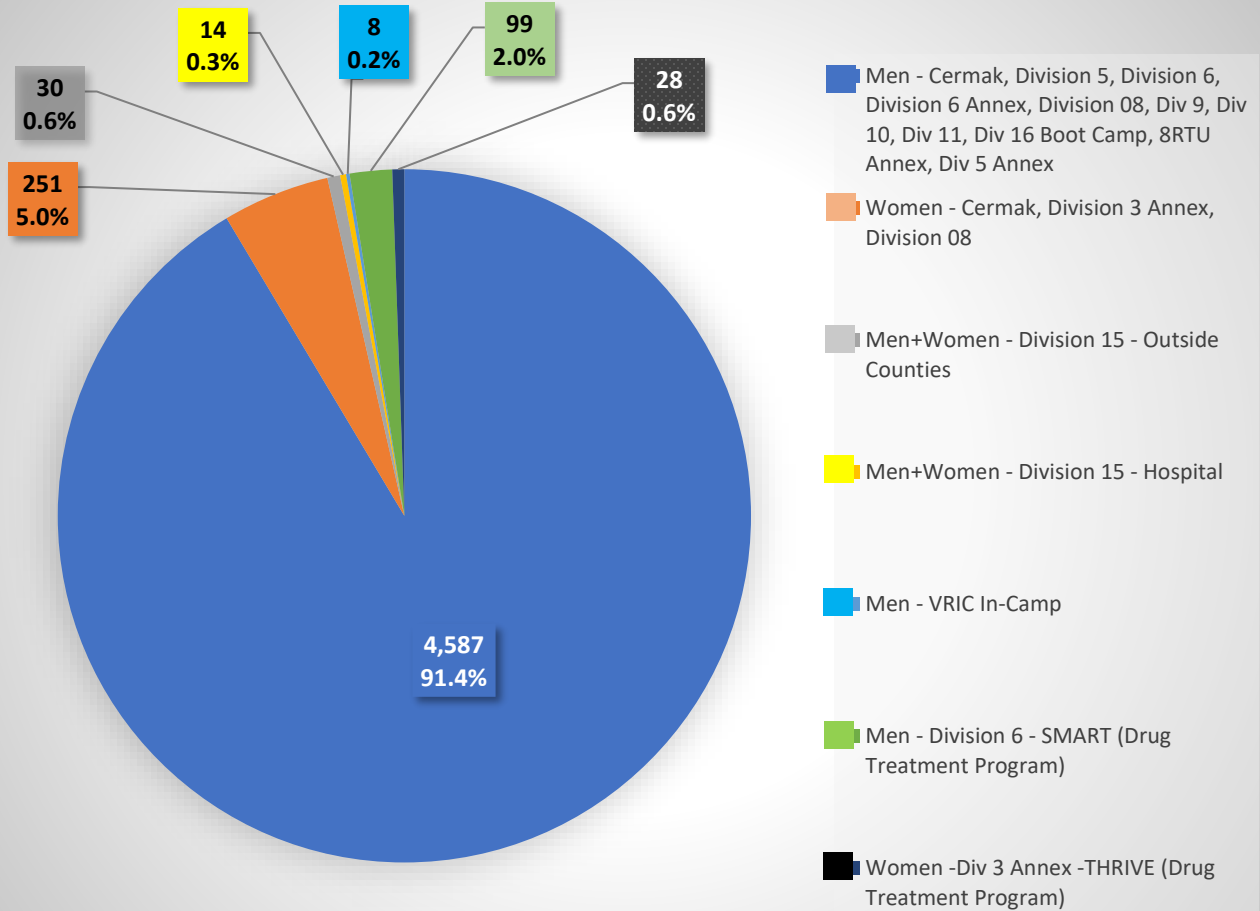

Sheriff's Daily Report

8/5/2024

Under the Custody of the Sheriff	
Total Male and Female	6,507
Jail Population	5,017
Community Corrections	1,490

Jail Population - Behind the Walls

Sheriff's Daily Report

8/5/2024

CCSO Population Demographics