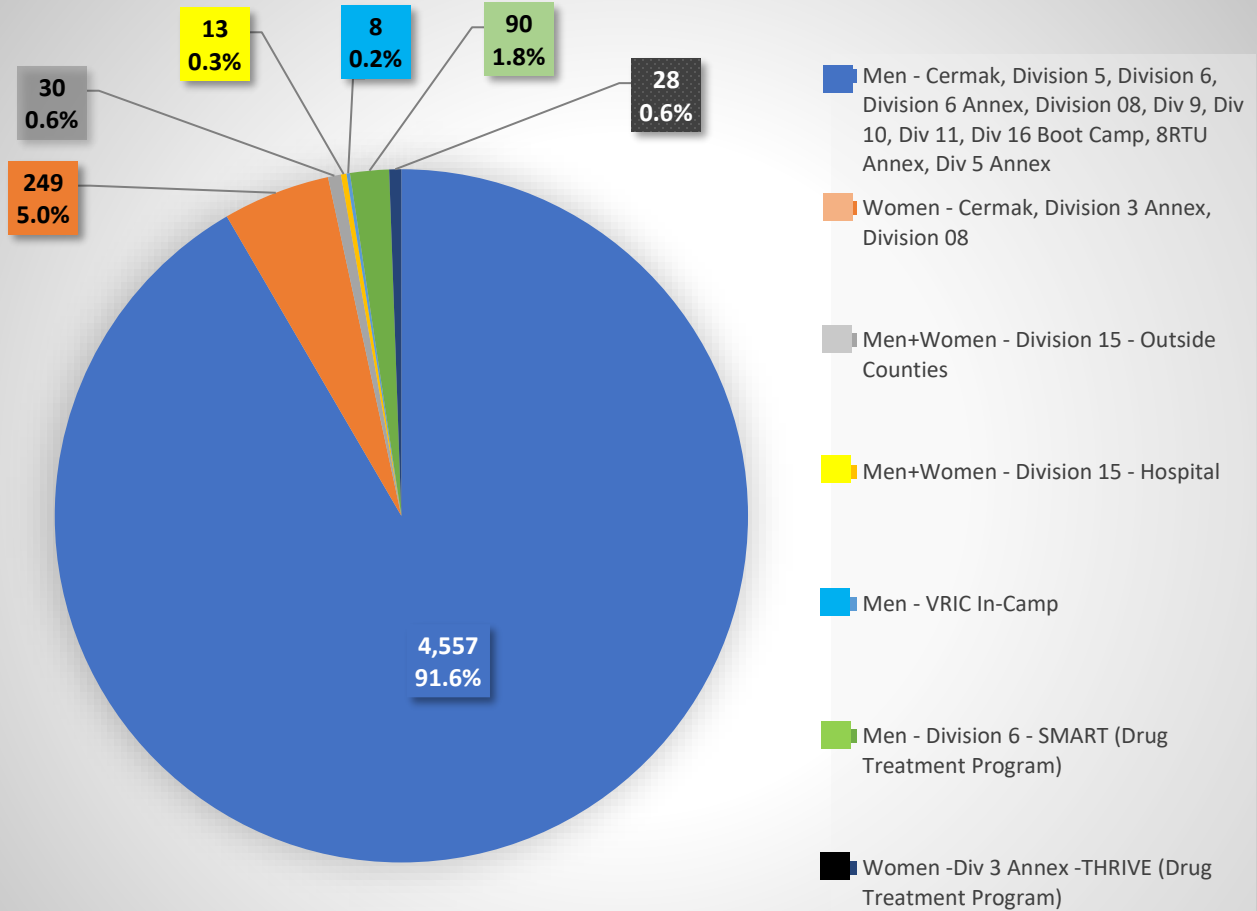

Sheriff's Daily Report

8/6/2024

Under the Custody of the Sheriff	
Total Male and Female	6,465
Jail Population	4,975
Community Corrections	1,490

Jail Population - Behind the Walls

Sheriff's Daily Report

8/6/2024

CCSO Population Demographics