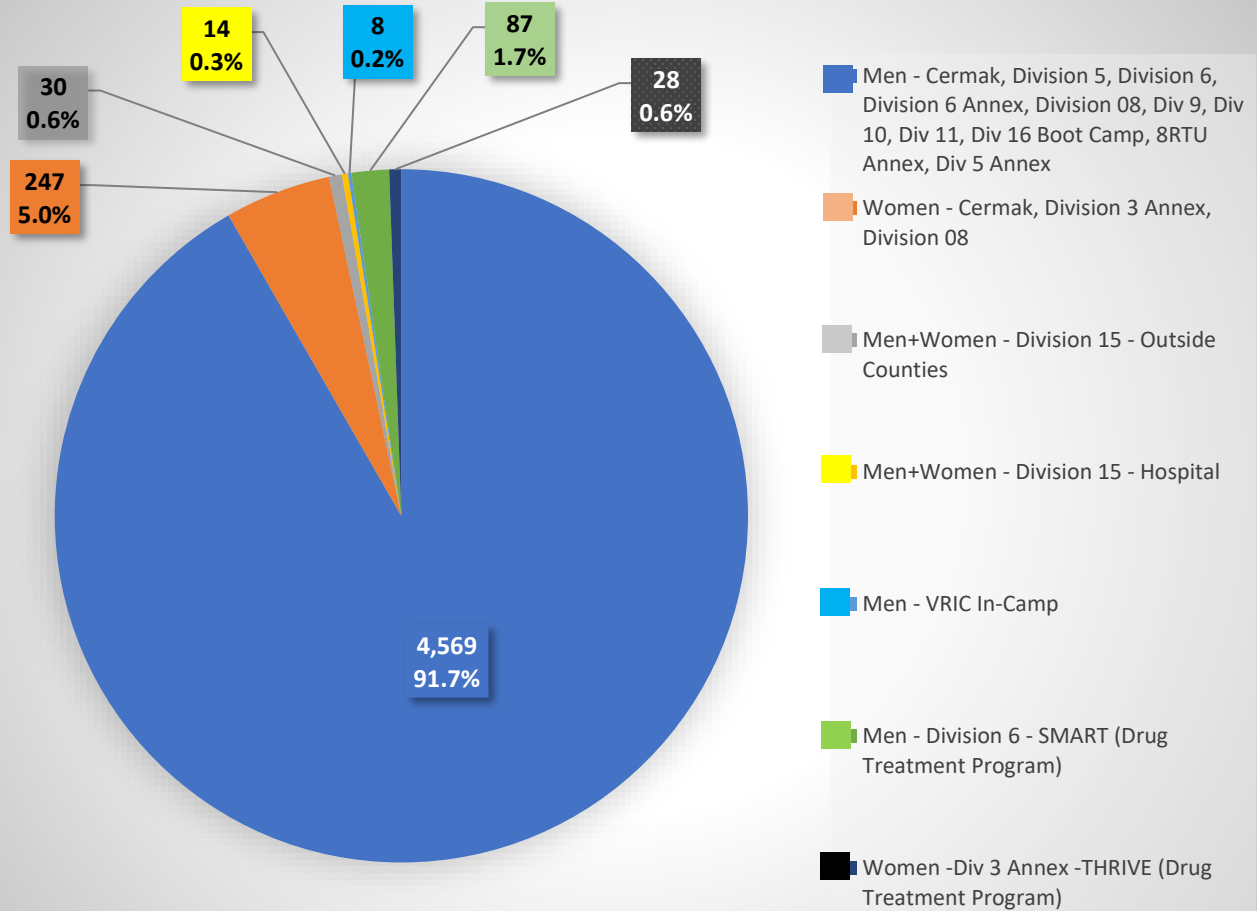

# Sheriff's Daily Report

8/7/2024

| Under the Custody of the Sheriff |       |
|----------------------------------|-------|
| Total Male and Female            | 6,458 |
| Jail Population                  | 4,983 |
| Community Corrections            | 1,475 |

## Jail Population - Behind the Walls

### In Confinement

Gender ID Distribution

Race Distribution

Age Distribution