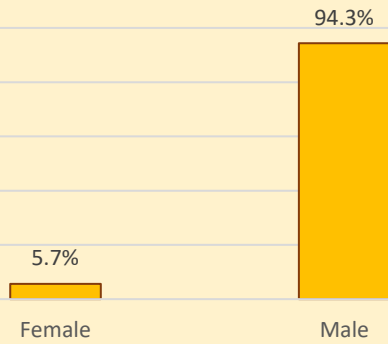

Sheriff's Daily Report

8/7/2024

CCSO Population Demographics

In Confinement

Gender ID Distribution