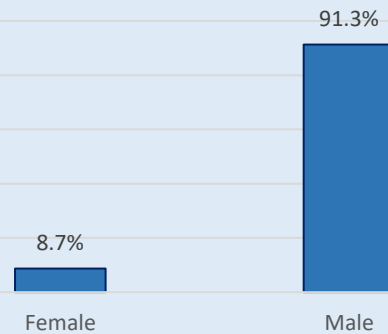

Sheriff's Daily Report

8/8/2024

Under the Custody of the Sheriff	
Total Male and Female	6,421
Jail Population	4,945
Community Corrections	1,476

Jail Population - Behind the Walls

Sheriff's Daily Report

8/8/2024

CCSO Population Demographics

In Confinement

Gender ID Distribution

Race Distribution

Age Distribution

Community Corrections

Gender ID Distribution

Race Distribution

Age Distribution