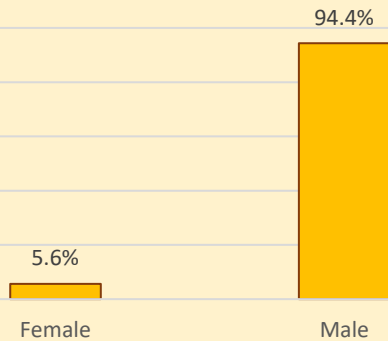

Sheriff's Daily Report

8/8/2024

Under the Custody of the Sheriff	
Total Male and Female	6,421
Jail Population	4,945
Community Corrections	1,476

Jail Population - Behind the Walls

Sheriff's Daily Report

8/8/2024

CCSO Population Demographics

In Confinement

Gender ID Distribution

Race Distribution

Age Distribution

Community Corrections

Gender ID Distribution

Race Distribution

Age Distribution