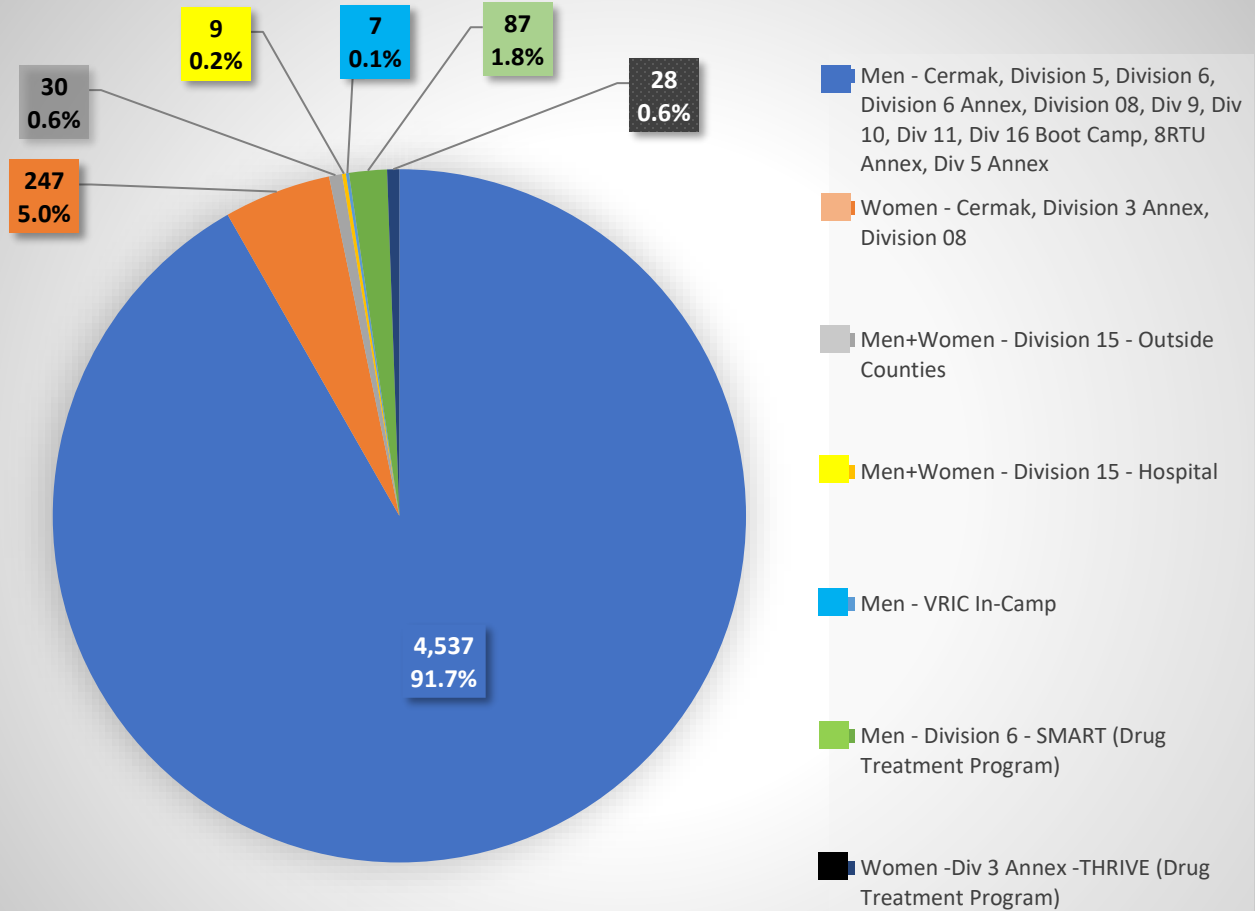

Sheriff's Daily Report

8/8/2024

Under the Custody of the Sheriff	
Total Male and Female	6,421
Jail Population	4,945
Community Corrections	1,476

Jail Population - Behind the Walls

Sheriff's Daily Report

8/8/2024

CCSO Population Demographics

In Confinement

Gender ID Distribution

Race Distribution

Age Distribution

Community Corrections

Gender ID Distribution

Race Distribution

Age Distribution