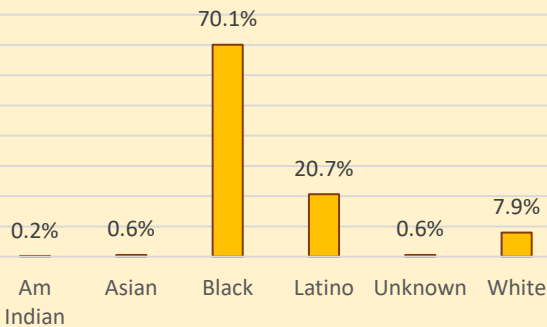

Sheriff's Daily Report

8/8/2024

Under the Custody of the Sheriff	
Total Male and Female	6,421
Jail Population	4,945
Community Corrections	1,476

Jail Population - Behind the Walls

Sheriff's Daily Report

8/8/2024

CCSO Population Demographics

In Confinement

Gender ID Distribution

Race Distribution

Age Distribution

Community Corrections

Gender ID Distribution

Race Distribution

Age Distribution