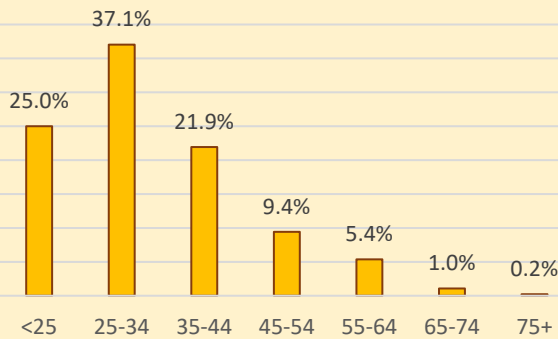

Sheriff's Daily Report

8/8/2024

Under the Custody of the Sheriff	
Total Male and Female	6,421
Jail Population	4,945
Community Corrections	1,476

Jail Population - Behind the Walls

Sheriff's Daily Report

8/8/2024

CCSO Population Demographics

In Confinement

Gender ID Distribution

Race Distribution

Age Distribution

Community Corrections

Gender ID Distribution

Race Distribution

Age Distribution