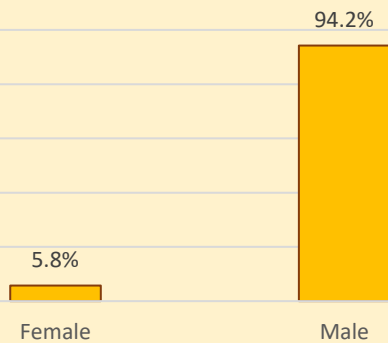

Sheriff's Daily Report

8/9/2024

CCSO Population Demographics

In Confinement

Gender ID Distribution