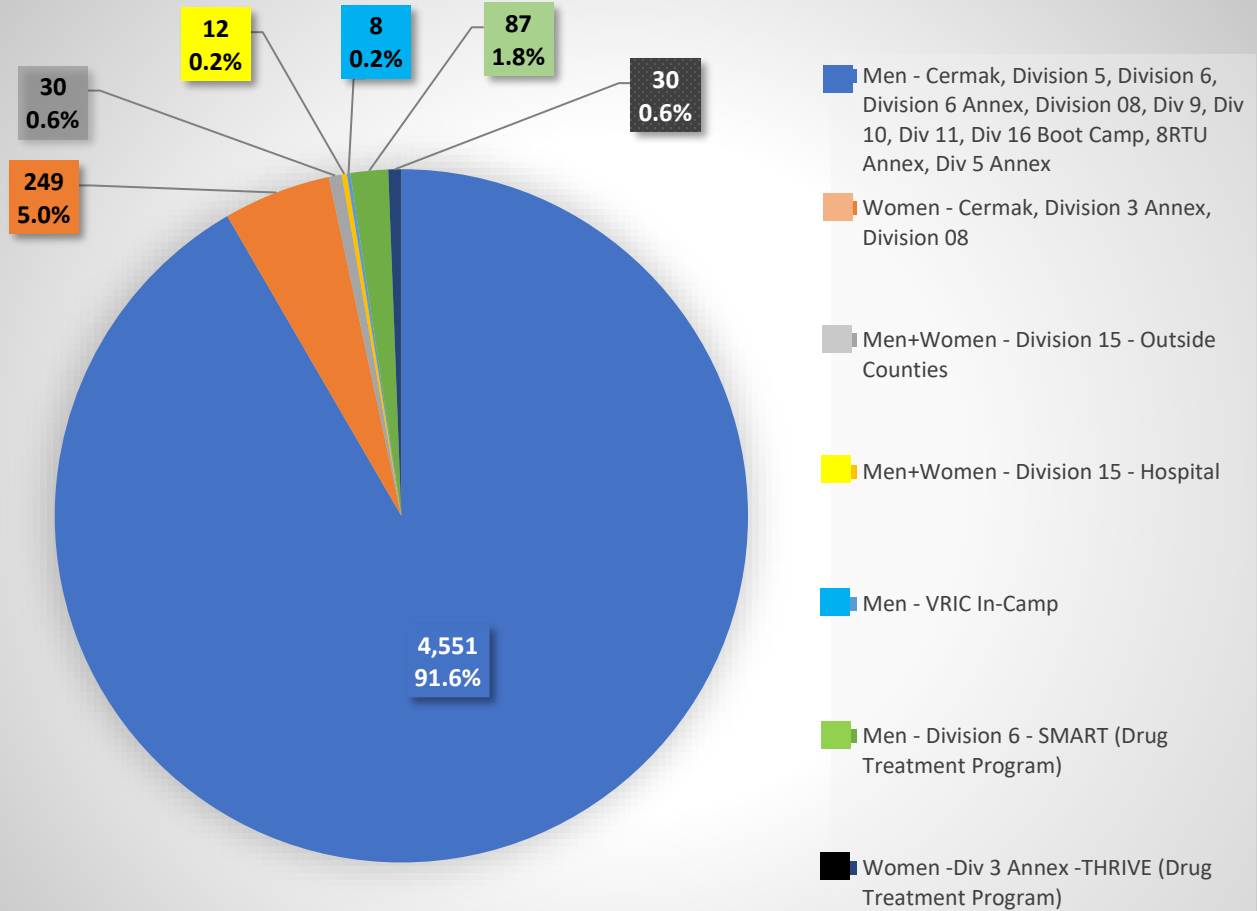

# Sheriff's Daily Report

8/9/2024

Under the Custody of the Sheriff	
Total Male and Female	6,436
Jail Population	4,967
Community Corrections	1,469

## Jail Population - Behind the Walls

### In Confinement

Gender ID Distribution

Race Distribution

Age Distribution