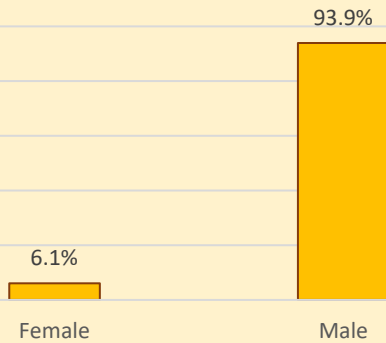

CCSO Population Demographics

In Confinement

Gender ID Distribution