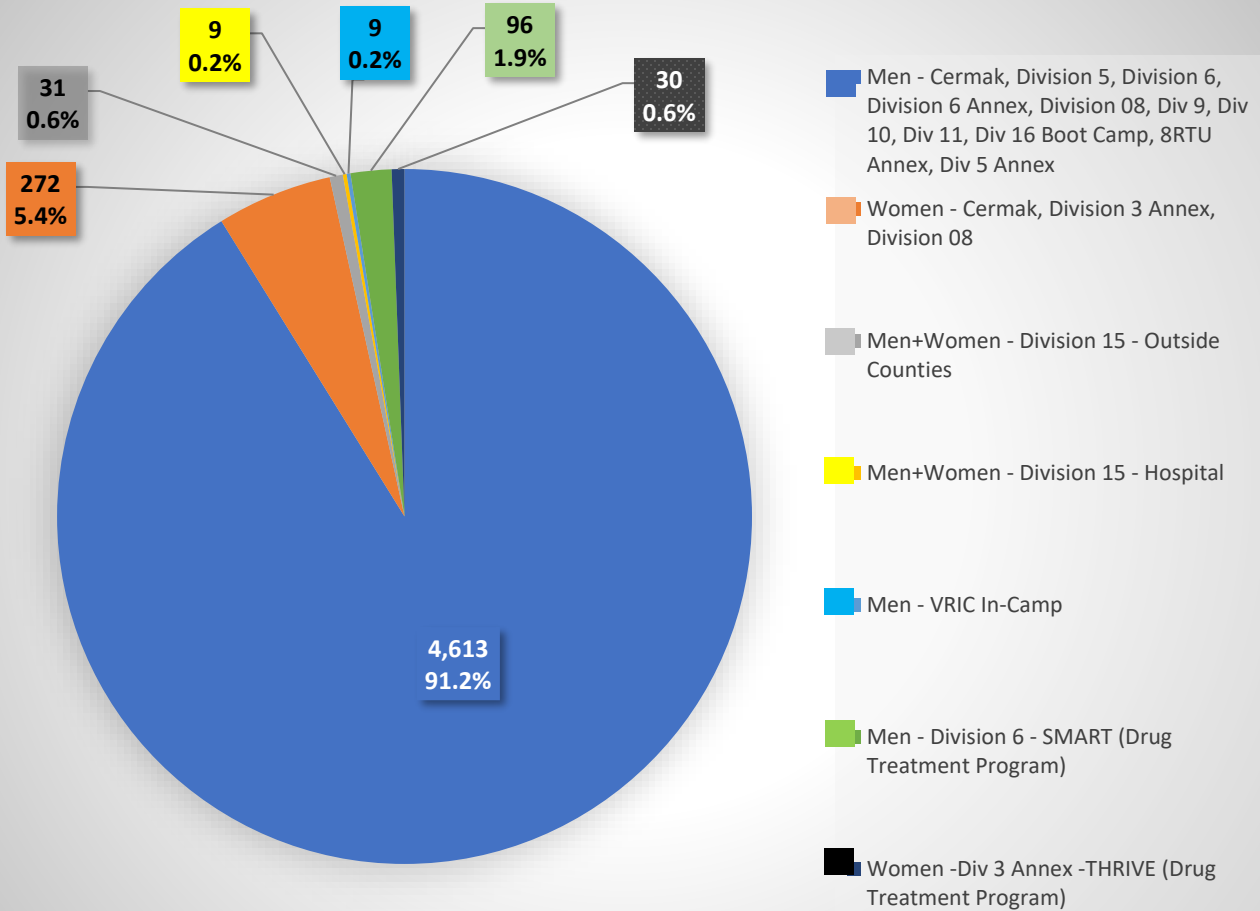

# Sheriff's Daily Report

## 8/11/2024

Under the Custody of the Sheriff	
Total Male and Female	6,523
Jail Population	5,060
Community Corrections	1,463

### Jail Population - Behind the Walls